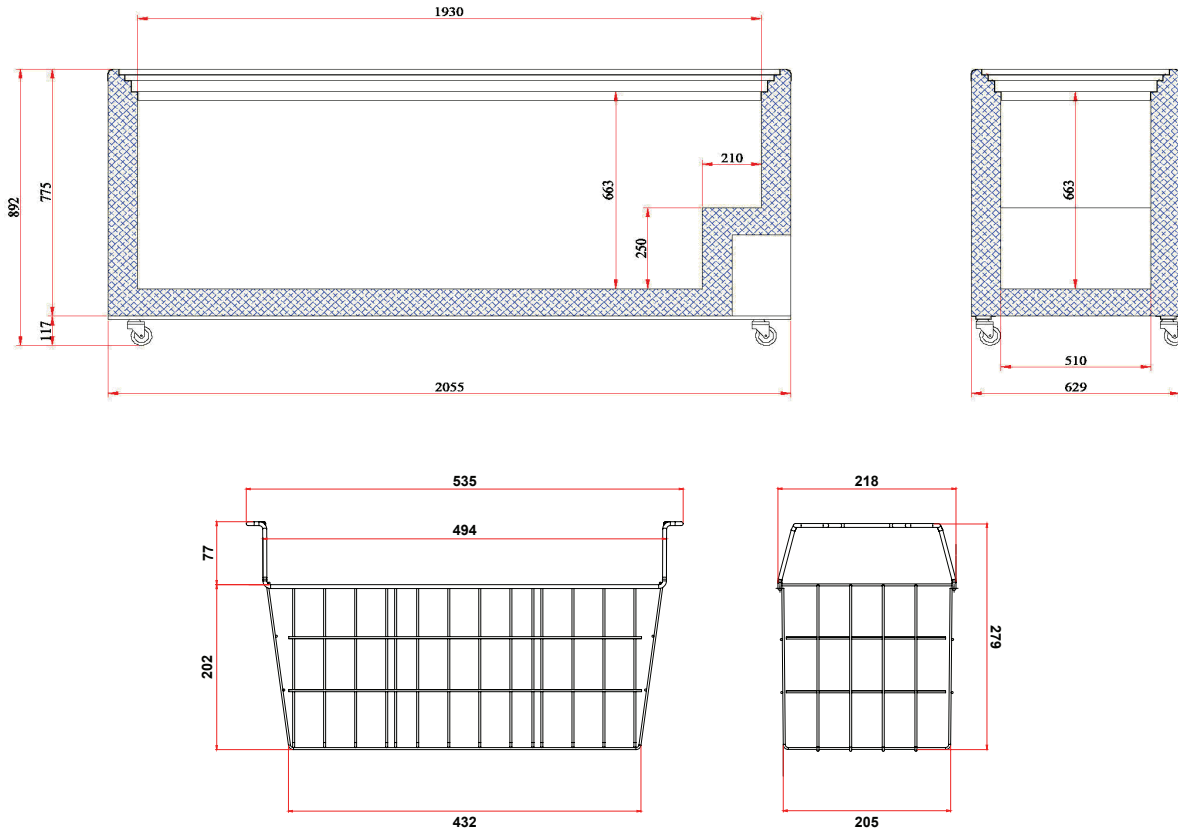

Display Chest Freezer 670L - Flat Glass Top

| Chest Freezers

Display Chest Freezer 670L - Flat Glass Top

| Chest Freezers

SPECIFICATIONS				DIMENSIONS	
Model Number	CF0700FTFG-NR	Plug Plug	1 x 10A	External (mm)	
Part Number	3735305-NR	Cord Length	2m	Width	2055
Volume	670L	Plug Location	Rear, bottom right	Depth	629
Unit Weight	120kg	Colour	White	Height	892
Packaged Weight	125kg	Internal Light	No	Internal (mm)	
Adjustable Temp. Range	-22°C to -12°C	No. of Lids	2	Width	1930
Max. Ambient Temp.	35°C	Lid Type	Glass	Depth	510
Climate Class	4L1	Lid Shape	Flat	Height	663
Energy Consumption	3.57kWh/24h	Lid Style	Sliding	Packaged (mm)	
GEMS Star Rating	7 Stars	Lid Lock	Yes	Width	2095
Refrigeration Capacity	440W	No. of Baskets	8	Depth	680
Refrigerant	R290	Basket Dimensions	205(w) x 432(d) x 202(h) mm	Height	950
Air Circulation	Static	Defrost System	Manual		
Rated Current	1.73A	Temp. Controller	Analogue controller, digital display		
Electrical Voltage	220-240V	Castors	Yes		
Frequency	50Hz	Warranty	2 Years Bromic Extra Care Warranty - Labour and Parts		
Power Supply	Single Phase				