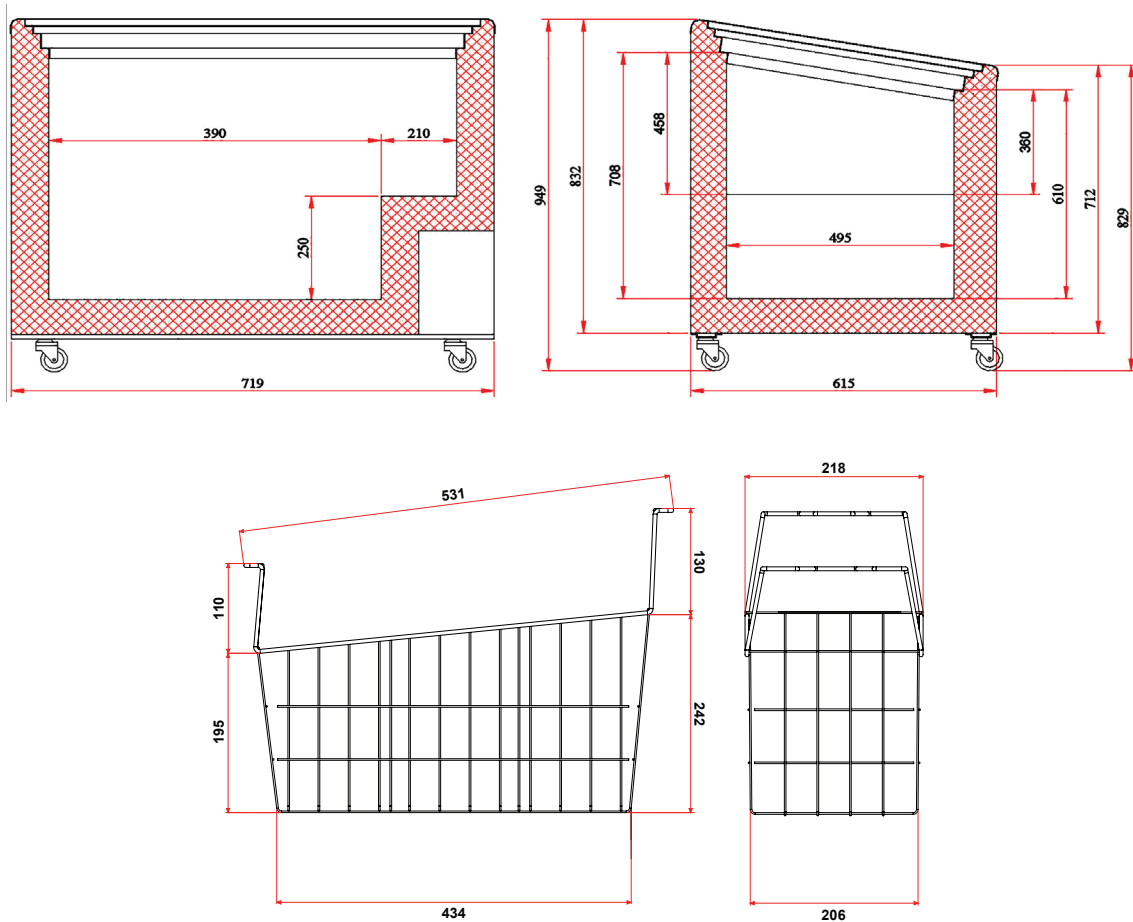

# Display Chest Freezer 176L - Curved Glass Top

Chest Freezers

**SPECIFICATIONS** **DIMENSIONS**

Model Number	CF0200ATCG-NR	Plug Plug	1 x 10A	<b>External (mm)</b>
Part Number	3735301-NR	Plug Location	Rear, bottom right	<b>Width</b> 719
Volume	176L	Cord Length	2m	<b>Depth</b> 615
Unit Weight	57kg	Colour	White	<b>Height</b> 949
Packaged Weight	62kg	Internal Light	No	<b>Internal (mm)</b>
Adjustable Temp. Range	-22°C to -12°C	No. of Lids	2	<b>Width</b> 600
Max. Ambient Temp.	35°C	Lid Type	Glass	<b>Depth</b> 495
Climate Class	4L1	Lid Shape	Curved	<b>Height</b> 708
Energy Consumption	1.298kWh/24h	Lid Style	Sliding	<b>Internal (mm)</b>
GEMS Star Rating	8 Stars	Lid Lock	Yes	<b>Width</b> 600
Refrigeration Capacity	190W	No. of Baskets	2	<b>Depth</b> 495
Refrigerant	R600a	Basket Dimensions	206(w) x 434(d) x 195(h) mm	<b>Height</b> 708
Air Circulation	Static	Defrost System	Manual	<b>External (mm)</b>
Rated Current	0.5A	Temp. Controller	Analogue controller, digital display	<b>Width</b> 740
Electrical Voltage	220-240V	Castors	Yes	<b>Depth</b> 680
Frequency	50Hz	Warranty	2 Years Bromic Extra Care Warranty - Labour and Parts	<b>Height</b> 980
Power Supply	Single Phase			