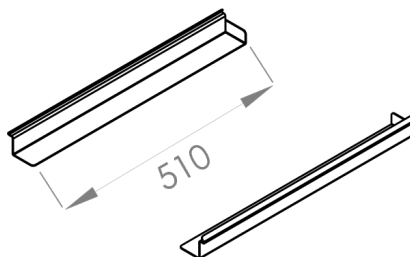

Storage & Hardware

Adjustable Dishwasher Rack Accessories

BRK-DW-DT

(S/S drip tray)

AB-BRK-TS-DW

(Pair S/S tray slide - 510mm)

BRK-TS-DW-L

(Left S/S tray slide - 510mm)

BRK-TS-DW-R

(Right S/S tray slide - 510mm)

- 304 grade stainless steel

BRK-DW-DT

Drip Tray

AB-BRK-TS-DW / BRK-TS-DW-L / BRK-TS-DW-R

Tray slide