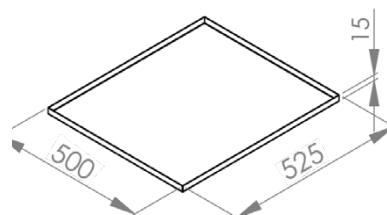

Storage & Hardware

Adjustable Dishwasher Rack Accessories

BRK-DW-DT

(S/S drip tray)

AB-BRK-TS-DW

(Pair S/S tray slide - 510mm)

BRK-TS-DW-L

(Left S/S tray slide - 510mm)

BRK-TS-DW-R

(Right S/S tray slide - 510mm)

- 304 grade stainless steel

BRK-DW-DT

Drip Tray

AB-BRK-TS-DW / BRK-TS-DW-L / BRK-TS-DW-R

Tray slide