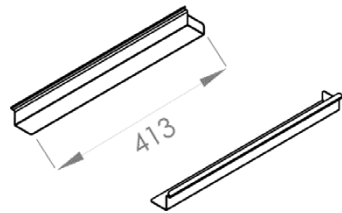

Storage & Hardware

Adjustable Glass Rack Accessories

BRK-DT

(S/S drip tray)

BRK-NC1

(25mm S/S notched channel)

AB-BRK-TS

(Pair S/S tray slides - 413mm)

BRK-TS1

(S/S tray slide - 1000mm)

- 304 grade stainless steel

BRK-DT

BRK-NC1

Drip Tray

AB-BRK-TS

BRK-TS1

Notched channel