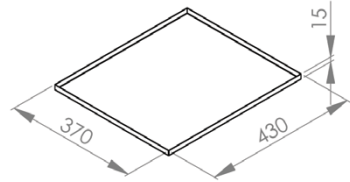

Storage & Hardware

Adjustable Glass Rack Accessories

BRK-DT

(S/S drip tray)

BRK-NC1

(25mm S/S notched channel)

AB-BRK-TS

(Pair S/S tray slides - 413mm)

BRK-TS1

(S/S tray slide - 1000mm)

- 304 grade stainless steel

BRK-DT

BRK-NC1

Drip Tray

AB-BRK-TS

BRK-TS1