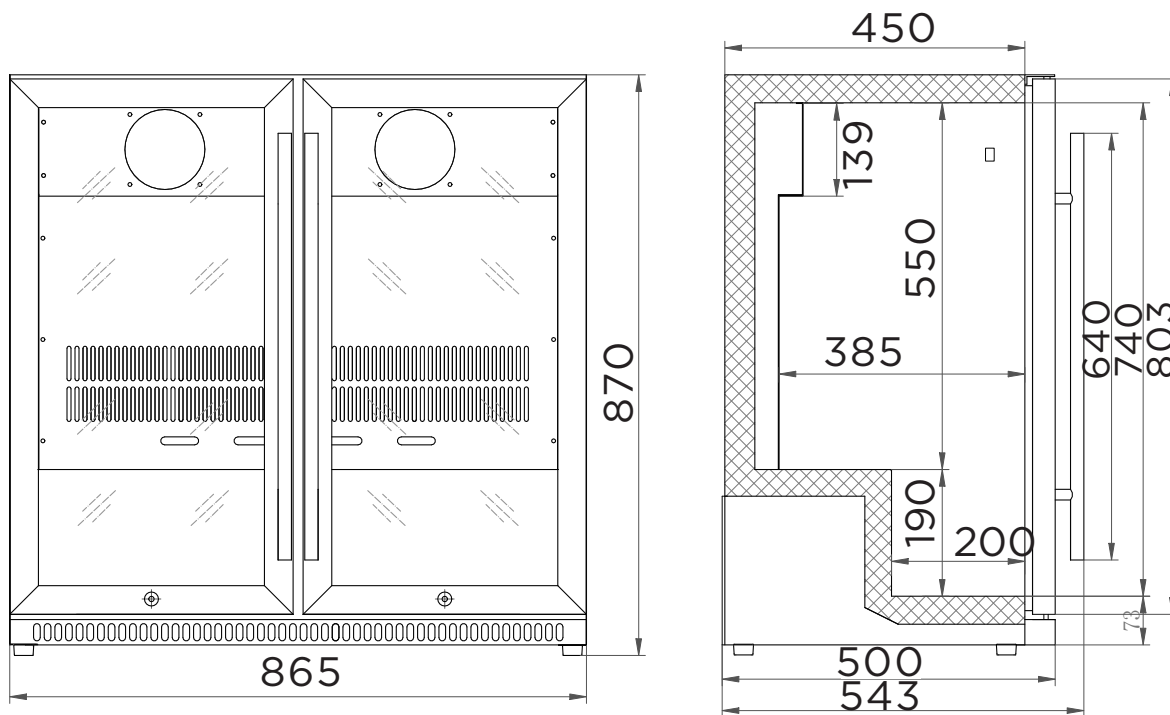

# Back Bar Fridge 190L - 2 Doors - Hinged

| Bar Fridge & Freezers

# Back Bar Fridge 190L - 2 Doors - Hinged

| Bar Fridge & Freezers

**SPECIFICATIONS** **DIMENSIONS**

Model Number	BB0200GD-NR-1	Plug Location	Rear, bottom	
Part Number	3736071-1	Colour	Black	<b>External (mm)</b>
Volume	190L	Internal Light	LED	<b>Width</b> 865
Unit Weight	72kg	No. of Doors	2	<b>Depth</b> 543
Packaged Weight	77kg	Door Type	Glass	<b>Height</b> 870
Adjustable Temp. Range	+1 to +10°C	Door Glass Type	Double Glazed	
Max. Ambient Temp.	38°C	Door Style	Hinged	<b>Internal (mm)</b>
Climate Class	3M1	Door Swing Dimension	424mm	<b>Width</b> 781
Energy Consumption	2.6kWh/24h	Total Depth of Door Open	894mm	<b>Depth</b> 385
GEMS Star Rating	4 stars	Self-Closing Door	Yes	<b>Height</b> 740
Refrigeration Capacity	213W	Door Lock	Yes	
Refrigerant	R600	No. of Shelf Tiers inc Base	3	<b>Packaged (mm)</b>
Rated Current	1.2A	Shelf Type	Adjustable	<b>Width</b> 915
Electrical Voltage	220-240V	Shelves Dimensions	370(w) x 326(d) mm	<b>Depth</b> 564
Frequency	50Hz	Temp. Controller	Digital	<b>Height</b> 895
Power Supply	Single Phase	Castors	No, adjustable feet	
Power Plug	1 x 10A	Warranty	2 Years Parts & Labour Bromic Extra Care	