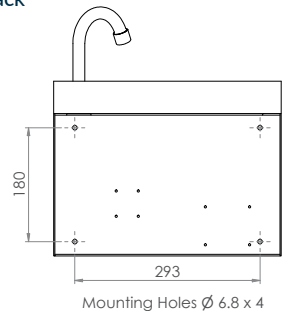

### AB-KNEEHB-RT (with tempering valve)

- 6.3L capacity
- Shroud - Constructed from 1.2mm 304 grade stainless steel
- Basin - Constructed from 1mm 304 grade stainless steel
- 18 second timed flow
- 50mm splashback
- 40mm outlet - Suits PW40 & SSBW-40
- 500kPa Maximum Working Pressure
- WELS 5 Star 6LPM

Top

Side

Back

Front

Suggested mounting height from floor level for standard use - 850mm-900mm

Tapware parts have a 2 year onsite warranty