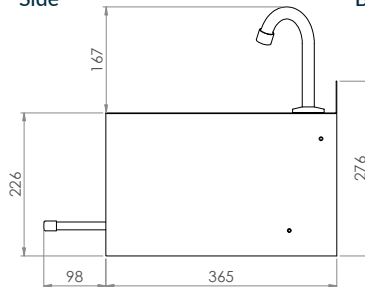

## Round Hands Free Knee Operated Basin - Timed Flow

### AB-KNEEHB-RT (with tempering valve)

- 6.3L capacity
- Shroud - Constructed from 1.2mm 304 grade stainless steel
- Basin - Constructed from 1mm 304 grade stainless steel
- 18 second timed flow
- 50mm splashback
- 40mm outlet - Suits PW40 & SSBW-40
- 500kPa Maximum Working Pressure
- WELS 5 Star 6LPM

Top

Side

Back

Front

Suggested mounting height from floor level for standard use - 850mm-900mm

Tapware parts have a 2 year onsite warranty