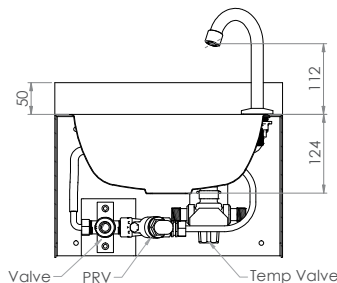

### AB-KNEEHB-RT (with tempering valve)

- 6.3L capacity
- Shroud - Constructed from 1.2mm 304 grade stainless steel
- Basin - Constructed from 1mm 304 grade stainless steel
- 18 second timed flow
- 50mm splashback
- 40mm outlet - Suits PW40 & SSBW-40
- 500kPa Maximum Working Pressure
- WELS 5 Star 6LPM

Top

Side

Back

Front

Suggested mounting height from floor level for standard use - 850mm-900mm

Tapware parts have a 2 year onsite warranty