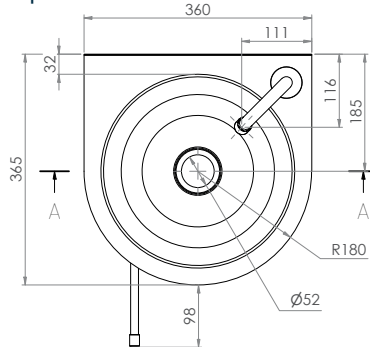

## Round Hands Free Knee Operated Basin - Timed Flow

### AB-KNEEHB-RT (with tempering valve)

- 6.3L capacity
- Shroud - Constructed from 1.2mm 304 grade stainless steel
- Basin - Constructed from 1mm 304 grade stainless steel
- 18 second timed flow
- 50mm splashback
- 40mm outlet - Suits PW40 & SSBW-40
- 500kPa Maximum Working Pressure
- WELS 5 Star 6LPM

Top

Side

Back

Front

Suggested mounting height from floor level for standard use - 850mm-900mm

Tapware parts have a 2 year onsite warranty