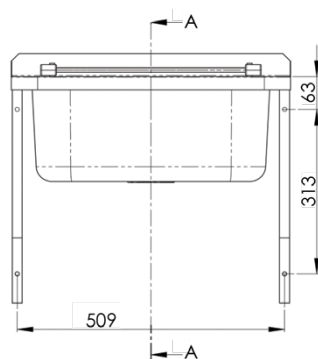

Sinks & Basins

Cleaners Sink with Brackets

AB-CS-B

CS-H/CSG (cleaners sink only)

CSB (wall brackets only)

- 31.2L Capacity
- Constructed from 1mm 304 grade stainless steel
- Mirror polish finish
- 50mm splashback
- 90mm outlet - Suits basket waste or 90mm Scraptrap
- Comes complete with hinged grate
- Available with stainless steel wall brackets

Use optional SAFETEE-STRIP for no sharp edges

Optional Overflow Kit available

Top

Front

Cross Section