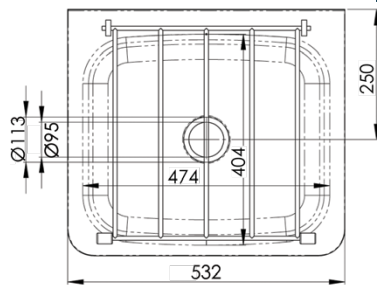

Sinks & Basins

Cleaners Sink with Brackets

AB-CS-B

CS-H/CSG (cleaners sink only)

CSB (wall brackets only)

- 31.2L Capacity
- Constructed from 1mm 304 grade stainless steel
- Mirror polish finish
- 50mm splashback
- 90mm outlet - Suits basket waste or 90mm Scraptrap
- Comes complete with hinged grate
- Available with stainless steel wall brackets

Use optional SAFETEE-STRIP for no sharp edges

Optional Overflow Kit available

Top

Front

Cross Section