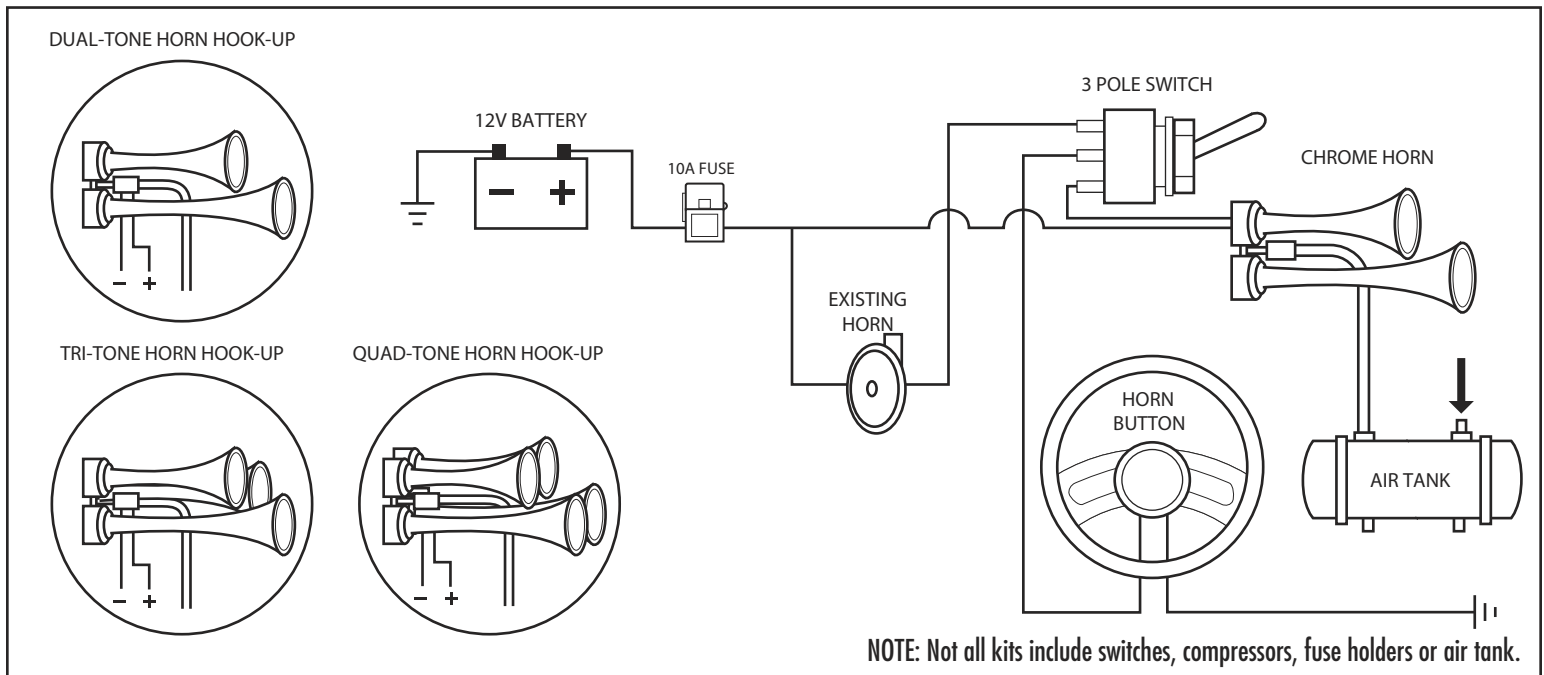

USER GUIDE AND INSTALLATION MANUAL
HIGH POWERED HORNS

Part Numbers: TRGH165 & TRGH170

WIRING DIAGRAM: ABS Plastic Air Horns

Part Numbers: TRGH155, TRGH156, TRGH158, TRGH160, TRGH166

WIRING DIAGRAM: Chrome Plated Air Horns

USER GUIDE AND INSTALLATION MANUAL HIGH POWERED HORNS

Part Numbers: TRGH161 & TRGH162

WIRING DIAGRAM: EVAC TRAIN HORN KITS