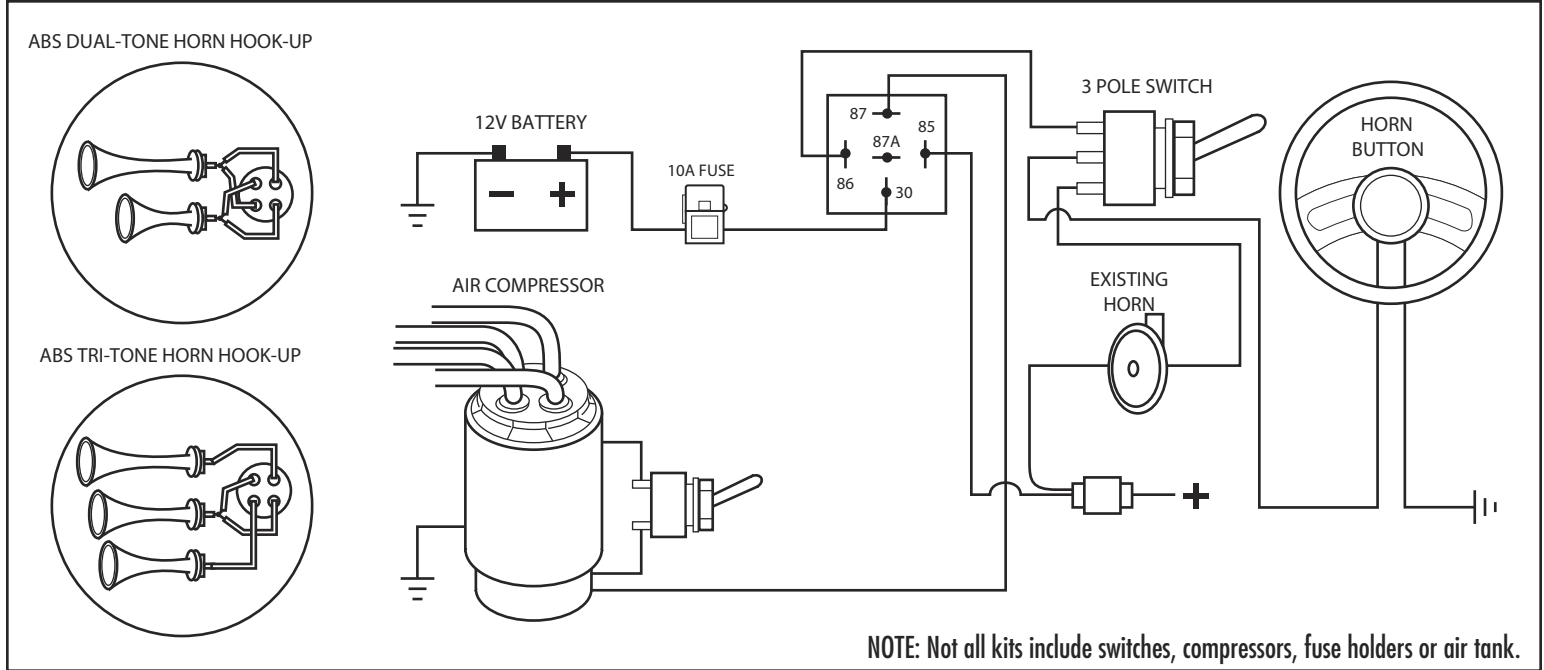

USER GUIDE AND INSTALLATION MANUAL
HIGH POWERED HORNS

Part Numbers: TRGH165 & TRGH170

WIRING DIAGRAM: ABS Plastic Air Horns

Part Numbers: TRGH155, TRGH156, TRGH158, TRGH160, TRGH166

WIRING DIAGRAM: Chrome Plated Air Horns

USER GUIDE AND INSTALLATION MANUAL HIGH POWERED HORNS

Part Numbers: TRGH161 & TRGH162

WIRING DIAGRAM: EVAC TRAIN HORN KITS