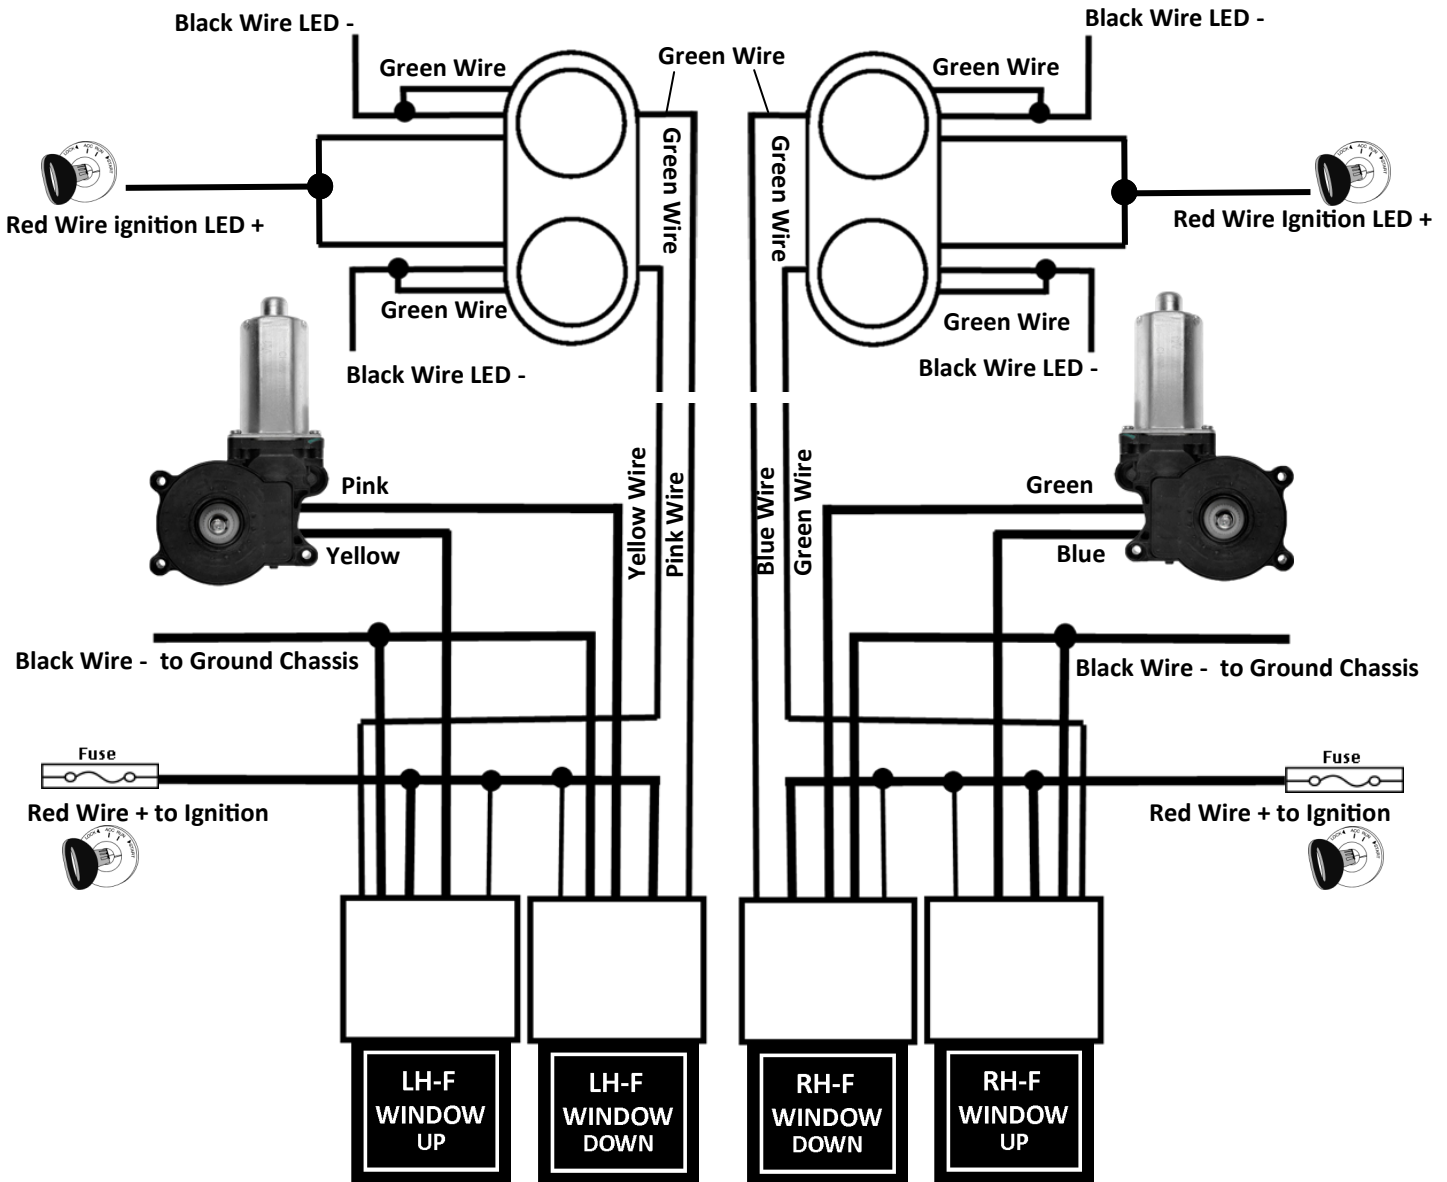

## POWER WINDOW RELAY INSTALLATION GUIDE

Instructions for our power window relay kit connected with a full power window wire harness to operate two or four doors.

Designed for BWA low current billet button power window Switches.

### IMPORTANT INFORMATION!

Disconnect the battery before fitting.  
Always best fitted by a professional auto electrician.

### BWA High Powered 40amp Relays

This billet button power window relay & wiring harness kit has 40amp wiring that can move the hardest working window motor.