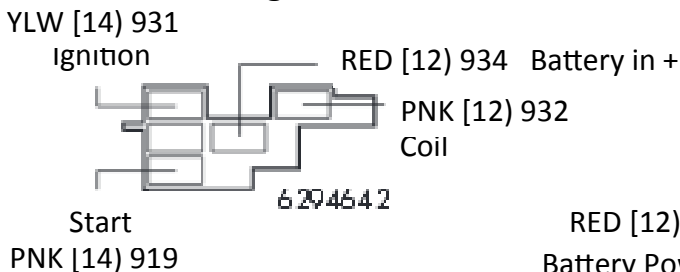

COLUMN CODES FOR GM HOLDEN & CHEV IGNITION SWITCHES

BLUE/WHITE 4 PIN HOUSING — GM Column 1 (HQ to HZ & WB)

- Red Battery Power [B+]
- Pink Coil
- Yellow Ignition
- Pink Start

BLACK 2 PIN HOUSING — GM Column 1 (HQ to HZ & WB)

- Red Battery Power [B+]
- Brown Accessory

NOTE: Orange wire will need a larger terminal (copper in colour) than the others

WHITE 5 PIN HOUSING — GM Column 2 (HQ to HZ & WB)

- Brown Accessory
- Red Battery Power [B+]
- Yellow Ignition
- Pink Coil
- Pink Start

NOTE: Original white GM Ignition plug may need to be used (swap & change pins accordantly)

Blue/White Plug GM Column 1

Black Plug GM Column 1

White Plug GM Column 2