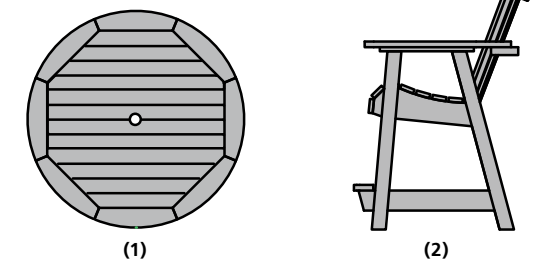

The MUSKOKA Adirondack 3-Piece Bistro Set

Item #CM-ST3SQD1
 Assembled Weight: 110.5 lbs.
 Chair Weight Capacity: 500 lbs.

The MUSKOKA Adirondack 3-Piece Bistro Set

Item #CM-ST3SQ1
 Assembled Weight: 130 lbs.
 Chair Weight Capacity: 500 lbs.