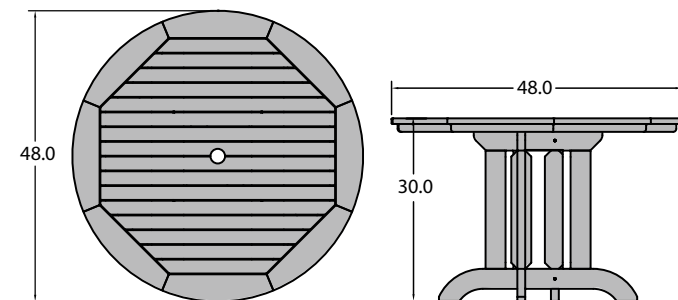

See measurements on pp. 26-27.

DINING SEPARATES

The MUSKOKA Adirondack Bistro Table (Dining Height)

Item #CM-DTRSQ36
Assembled Weight: 54.5 lbs.

The MUSKOKA Adirondack Bistro Table (Counter Height)

Item #CM-CTRSQ36
Assembled Weight: 58 lbs.

The MUSKOKA Adirondack Dining Table (Dining Height)

Item #CM-DTRSQ48
Assembled Weight: 79.5 lbs.

The MUSKOKA Adirondack Dining Table (Counter Height)

Item #CM-CTRSQ48
Assembled Weight: 83 lbs.

The MUSKOKA Adirondack Deck Dining Chair (Dining Height)