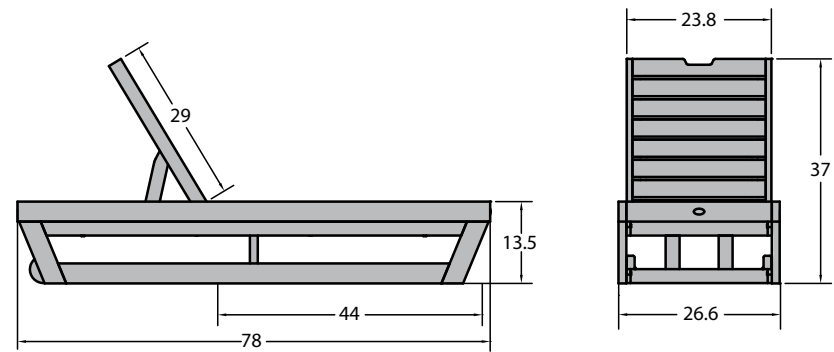

DESIGNER COLORS

7 8 9

Standard Colors

Designer (Special Order) Colors