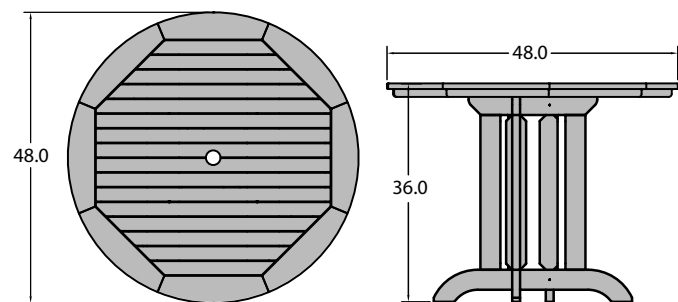

See measurements on pp. 26-27.

DINING SEPARATES

The MUSKOKA Adirondack Bistro Table (Dining Height)

Item #CM-DTRSQ36
Assembled Weight: 54.5 lbs.

The MUSKOKA Adirondack Bistro Table (Counter Height)

Item #CM-CTRSQ36
Assembled Weight: 58 lbs.

The MUSKOKA Adirondack Dining Table (Dining Height)

Item #CM-DTRSQ48
Assembled Weight: 79.5 lbs.

The MUSKOKA Adirondack Dining Table (Counter Height)

Item #CM-CTRSQ48
Assembled Weight: 83 lbs.

The MUSKOKA Adirondack Deck Dining Chair (Dining Height)