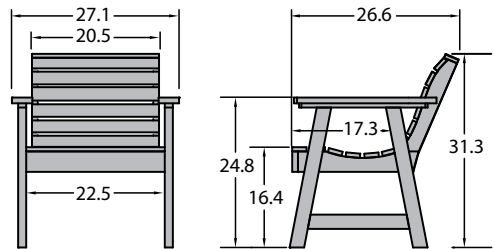

CM-LNGSQ61

The SPRINGVILLE Lounge Chair

Item #CM-CHGSQ01
 Assembled Weight: 28 lbs.
 Weight Capacity: 500 lbs.

The GLENVILLE Lounge Chair

Item #CM-CHGSQ02
 Assembled Weight: 28 lbs.
 Weight Capacity: 500 lbs.