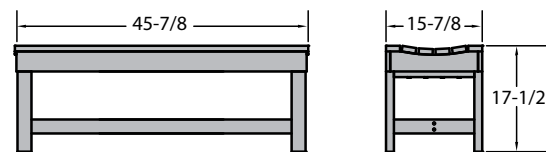

The WELDON Backless Bench (4 ft)

Item #CM-BENSQ41
Assembled Weight: 44 lbs.
Weight Capacity: 500 lbs.