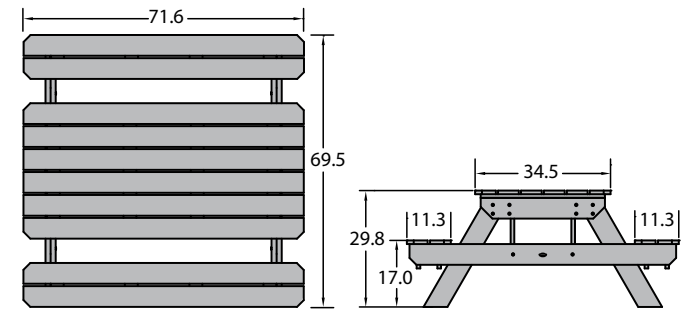

The NATIONAL Picnic Table

Item #CM-TBLSQ36

Assembled Weight: 177.5 lbs
Weight Capacity: 500 lbs.

STANDARD COLORS

3

DESIGNER COLORS

11

The PINEHURST Chaise Lounge

Item #CM-CTRSQ36

Assembled Weight: 105 lbs.
Weight Capacity: 400 lbs.

STANDARD COLORS

1 2 3