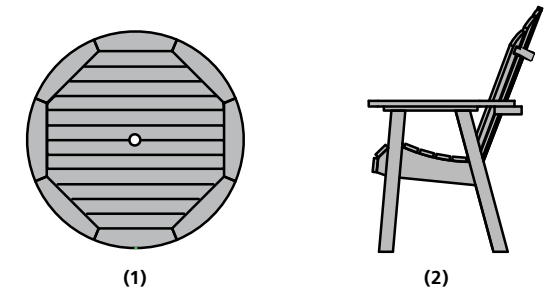

The MUSKOKA Adirondack 3-Piece Bistro Set

Item #CM-ST3SQD1
 Assembled Weight: 110.5 lbs.
 Chair Weight Capacity: 500 lbs.

The MUSKOKA Adirondack 3-Piece Bistro Set

Item #CM-ST3SQ1
 Assembled Weight: 130 lbs.
 Chair Weight Capacity: 500 lbs.