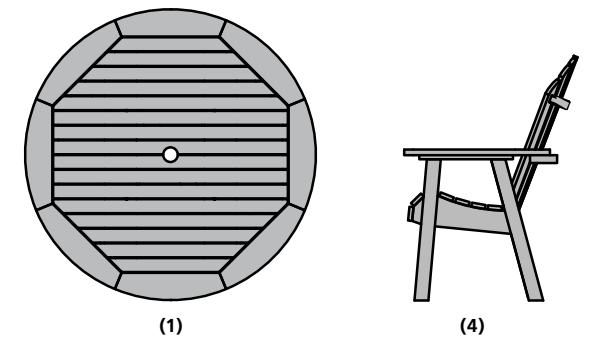

The MUSKOKA Adirondack 5-Piece Dining Set

Item #CM-ST5SQD1
Assembled Weight: 191.5 lbs.
Chair Weight Capacity: 500 lbs.