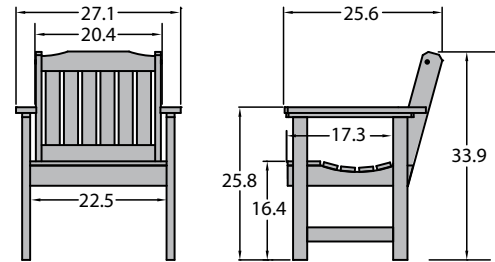

CM-TBLSQ36

Shown in Coastal Teak

The Pinehurst Chaise Lounge

The Pinehurst Chaise Lounge combines sleek styling, comfort and durability. This is an impressive chaise that enhances the look of any pool or relaxation area. The five-point adjustable backrest offers the user complete control over their elevation.

CM-LNGSQ61

The SPRINGVILLE Lounge Chair

Item #CM-CHGSQ01
 Assembled Weight: 28 lbs.
 Weight Capacity: 500 lbs.

The GLENVILLE Lounge Chair

Item #CM-CHGSQ02
 Assembled Weight: 28 lbs.
 Weight Capacity: 500 lbs.