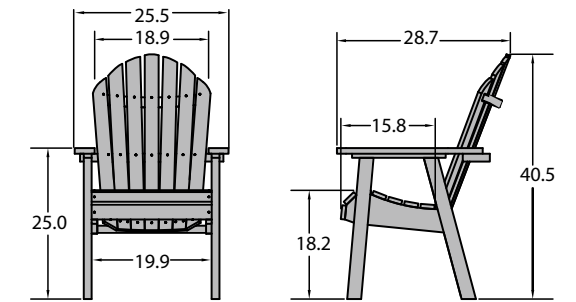

See measurements on pp. 26-27.

DINING SEPARATES

The MUSKOKA Adirondack Bistro Table (Dining Height)

Item #CM-DTRSQ36
Assembled Weight: 54.5 lbs.

The MUSKOKA Adirondack Bistro Table (Counter Height)

Item #CM-CTRSQ36
Assembled Weight: 58 lbs.

The MUSKOKA Adirondack Dining Table (Dining Height)

Item #CM-DTRSQ48
Assembled Weight: 79.5 lbs.

The MUSKOKA Adirondack Dining Table (Counter Height)

Item #CM-CTRSQ48
Assembled Weight: 83 lbs.

The MUSKOKA Adirondack Deck Dining Chair (Dining Height)

Item #CM-CHRSQD2
Assembled Weight: 28 lbs.
Weight Capacity: 500 lbs.

The MUSKOKA Adirondack Deck Dining Chair (Counter Height)

Item #CM-ST35QC1
Assembled Weight: 36 lbs.
Weight Capacity: 500 lbs.

The NATIONAL Picnic Table