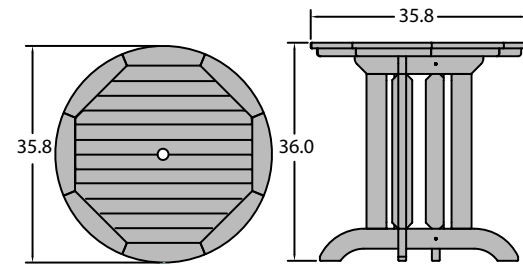

See measurements on pp. 26-27.

DINING SEPARATES

The MUSKOKA Adirondack Bistro Table (Dining Height)

Item #CM-DTRSQ36
Assembled Weight: 54.5 lbs.

The MUSKOKA Adirondack Bistro Table (Counter Height)

Item #CM-CTRSQ36
Assembled Weight: 58 lbs.

The MUSKOKA Adirondack Dining Table (Dining Height)

Item #CM-DTRSQ48
Assembled Weight: 79.5 lbs.

The MUSKOKA Adirondack Dining Table (Counter Height)

Item #CM-CTRSQ48
Assembled Weight: 83 lbs.

The MUSKOKA Adirondack Deck Dining Chair (Dining Height)