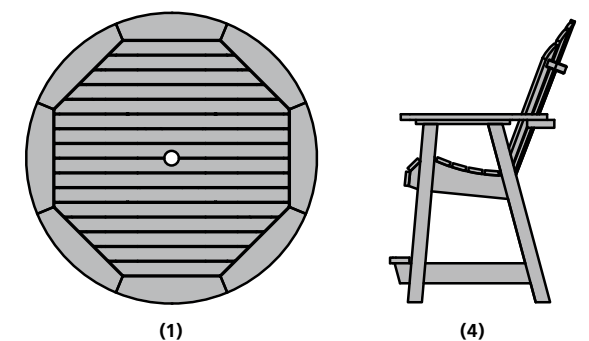

The MUSKOKA Adirondack 5-Piece Dining Set

Item #CM-ST5SQ1
Assembled Weight: 227 lbs.
Chair Weight Capacity: 500 lbs.

See measurements on pp. 26-27.