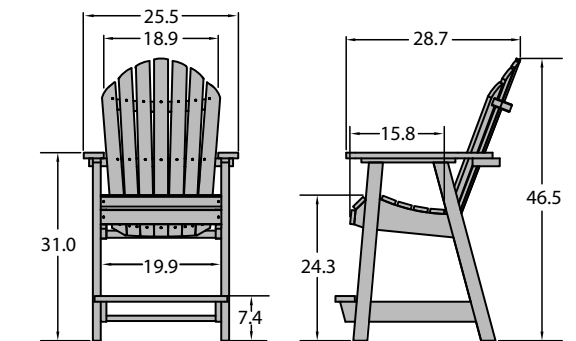

See measurements on pp. 26-27.

DINING SEPARATES

The MUSKOKA Adirondack Bistro Table (Dining Height)

Item #CM-DTRSQ36
Assembled Weight: 54.5 lbs.

The MUSKOKA Adirondack Bistro Table (Counter Height)

Item #CM-CTRSQ36
Assembled Weight: 58 lbs.

The MUSKOKA Adirondack Dining Table (Dining Height)

Item #CM-DTRSQ48
Assembled Weight: 79.5 lbs.

The MUSKOKA Adirondack Dining Table (Counter Height)

Item #CM-CTRSQ48
Assembled Weight: 83 lbs.

The MUSKOKA Adirondack Deck Dining Chair (Dining Height)

Item #CM-CHRSQD2
Assembled Weight: 28 lbs.
Weight Capacity: 500 lbs.

The MUSKOKA Adirondack Deck Dining Chair (Counter Height)

Item #CM-ST35QC1
Assembled Weight: 36 lbs.
Weight Capacity: 500 lbs.

The NATIONAL Picnic Table