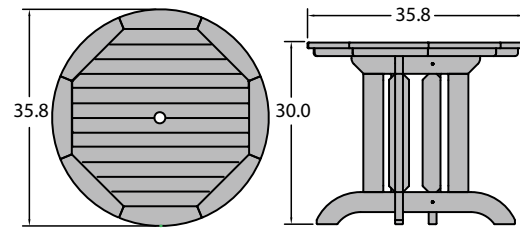

See measurements on pp. 26-27.

DINING SEPARATES

The MUSKOKA Adirondack Bistro Table (Dining Height)

Item #CM-DTRSQ36
Assembled Weight: 54.5 lbs.

The MUSKOKA Adirondack Bistro Table (Counter Height)

Item #CM-CTRSQ36
Assembled Weight: 58 lbs.