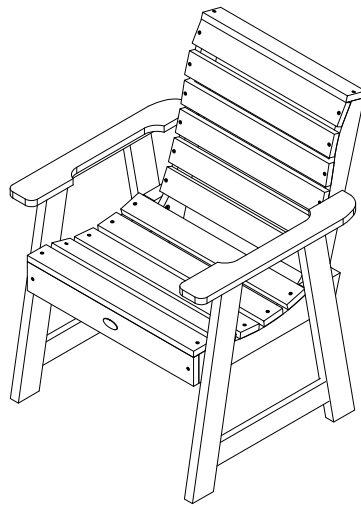

Garden Chair

Assembly Guide

Scan for
Assembly
Video!

BV-CHGL1
BV-CHGR1

*Actual Style May Vary from
the One Pictured in this Guide

HARDWARE INCLUDED

TOOLS INCLUDED

IMPORTANT!

DO NOT fully tighten bolts until all bolts are started.

- 1)** Attach Seat to leg/Arm using (2) B bolts and (2) C bolts. (Align Back as Shown for C bolts)
- 2)** Attach Back to Leg/Arm Using (1) A bolt.
- 3)** Repeat on other Side.