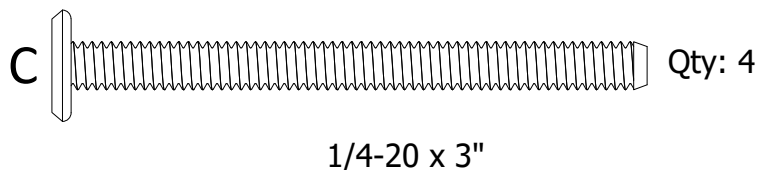

Garden Chair

Assembly Guide

Scan for
Assembly
Video!

BV-CHGL1
BV-CHGR1

*Actual Style May Vary from
the One Pictured in this Guide

HARDWARE INCLUDED

TOOLS INCLUDED

IMPORTANT!

DO NOT fully tighten bolts until all bolts are started.

- 1)** Attach Seat to leg/Arm using (2) B bolts and (2) C bolts. (Align Back as Shown for C bolts)
- 2)** Attach Back to Leg/Arm Using (1) A bolt.
- 3)** Repeat on other Side.