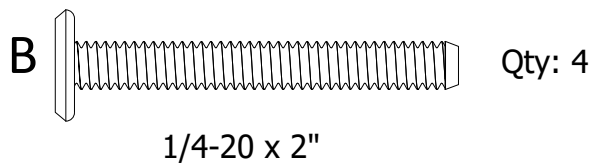

Garden Chair

Assembly Guide

Scan for
Assembly
Video!

BV-CHGL1
BV-CHGR1

*Actual Style May Vary from
the One Pictured in this Guide

HARDWARE INCLUDED

TOOLS INCLUDED

IMPORTANT!

DO NOT fully tighten bolts until all bolts are started.

- 1)** Attach Seat to leg/Arm using (2) B bolts and (2) C bolts. (Align Back as Shown for C bolts)
- 2)** Attach Back to Leg/Arm Using (1) A bolt.
- 3)** Repeat on other Side.