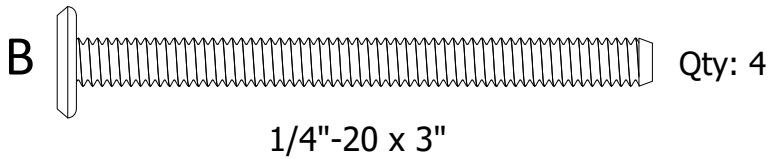

Cape Tables

Assembly Guide

Scan for
Assembly
Video!

BV-DSCT1
BV-DSST1
BV-DSST2

*Actual Style May Vary from
the One Pictured in this Guide

HARDWARE INCLUDED

TOOLS INCLUDED

IMPORTANT!

DO NOT fully tighten bolts until all bolts are started.

- 1) Attach Leg to Table Top using (1) A bolt and (1) B bolt in the positions shown to the right.
- 2) Repeat for remaining (3) Legs.

For information on Care and Cleaning or to Register your
Bahia Verde™ product, please visit www.bahiaverdeoutdoors.com.