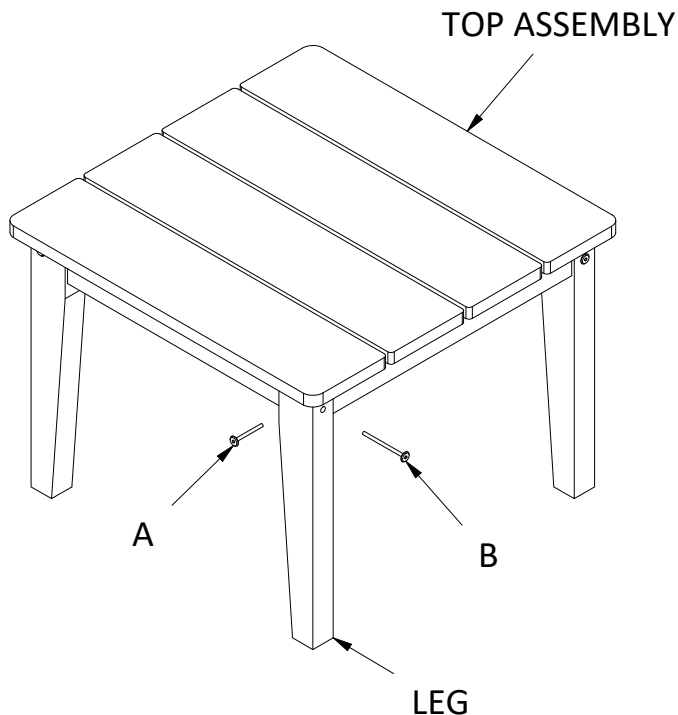

Cape Tables

Assembly Guide

Scan for
Assembly
Video!

BV-DSCT1
BV-DSST1
BV-DSST2

*Actual Style May Vary from
the One Pictured in this Guide

HARDWARE INCLUDED

TOOLS INCLUDED

IMPORTANT!

DO NOT fully tighten bolts until all bolts are started.

- 1) Attach Leg to Table Top using (1) A bolt and (1) B bolt in the positions shown to the right.
- 2) Repeat for remaining (3) Legs.

For information on Care and Cleaning or to Register your
Bahia Verde™ product, please visit www.bahiaverdeoutdoors.com.