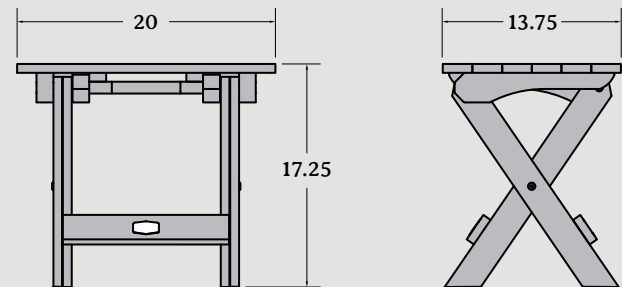

◀ • The Essential
Side Table
Item #EO-TBL-CW2
Assembled Weight: 12 lbs.

The Essential • ▶
Folding Side Table
Item #EO-TBS1
Assembled Weight: 7 lbs.