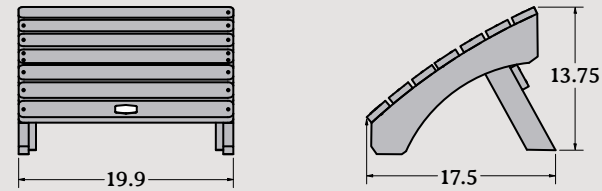

2 Arabella • ▶ Sling Chairs with Folding Side Table
(shown in Abyss with Cobblestone Fabric)

The Essential • ▶
Adirondack Chair
 Item #EO-CLAS1
 Assembled Weight: 35 lbs.

The Essential • ▶
Conversation Table
 Item #EO-TBL-CW4
 Assembled Weight: 18 lbs.