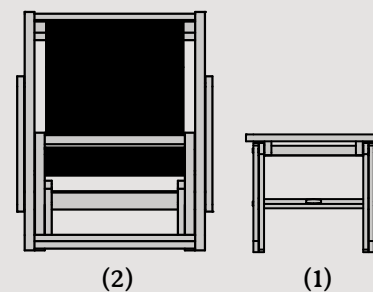

2 Arabella Sling Chairs • ▶ with Folding Side Table

Item #EO-KITSLNG0302

Assembled Weight: 51 lbs.