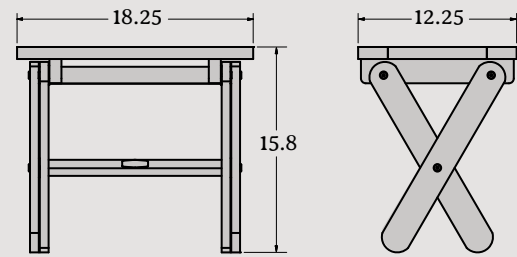

Two Essential • ▶ Adirondack Chairs with Ottomans and Folding Side Table

Item #EO-KITCLAS1

Assembled Weight: 97 lbs.

◀ • Arabella Folding Side

Item #EO-TBLAR01

Assembled Weight: 5 lbs.