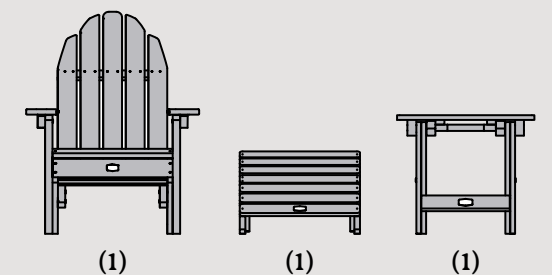

2 Arabella Sling Chairs • ▶ with Folding Side Table

Item #EO-KITSLNG0302

Assembled Weight: 51 lbs.

The Essential • ▶ Elk Set

Item #EO-KITCLAS3

Assembled Weight: 52 lbs.

Color Swatches

Abyss