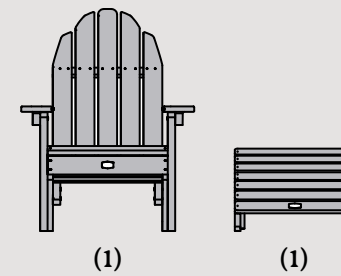

Item #EO-KITCLAS1

Assembled Weight: 97 lbs.

◀ • Arabella Folding Side

Item #EO-TBLAR01

Assembled Weight: 5 lbs.

◀ • Essential Adirondack Chair with Folding Ottoman

Item #EO-KITCLAS2

Assembled Weight: 45 lbs.