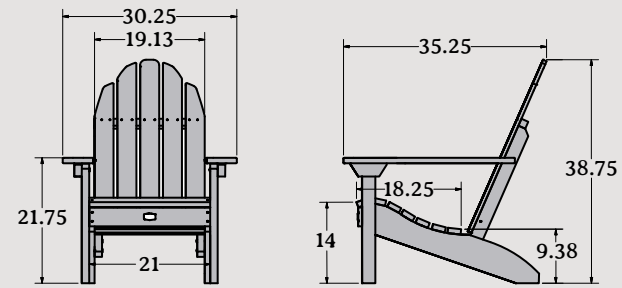

2 Arabella • ▶ Sling Chairs with Folding Side Table
(shown in Abyss with Cobblestone Fabric)

The Essential • ▶
Adirondack Chair
 Item #EO-CLAS1
 Assembled Weight: 35 lbs.

The Essential • ▶
Conversation Table
 Item #EO-TBL-CW4
 Assembled Weight: 18 lbs.