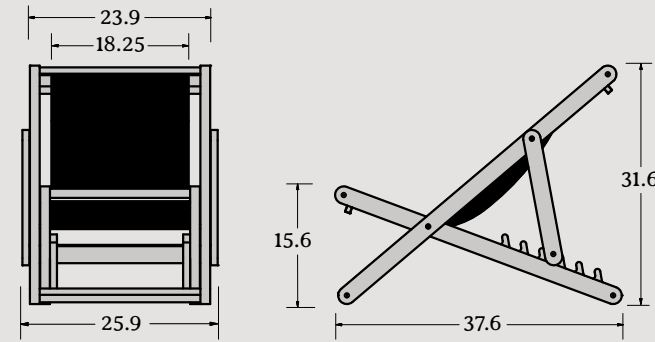

Arabella Sling Chair • ▶

Item #EO-STSLNG01

Assembled Weight: 23 lbs.