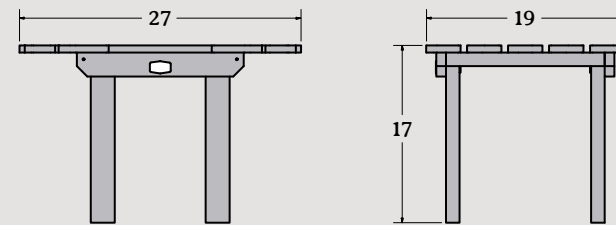

The Essential • ▶
Adirondack Chair
Item #EO-CLAS1
Assembled Weight: 35 lbs.

The Essential • ▶
Conversation Table
Item #EO-TBL-CW4
Assembled Weight: 18 lbs.

◀ • The Essential
Folding Ottoman
Item #EO-OTL1
Assembled Weight: 10 lbs.

◀ • The Essential
Side Table
Item #EO-TBL-CW2
Assembled Weight: 12 lbs.

The Essential • ▶
Folding Side Table
Item #EO-TBS1
Assembled Weight: 7 lbs.

The Essential • ▶
Rocking Chair
Item #EO-ROCCW2
Assembled Weight: 38 lbs.