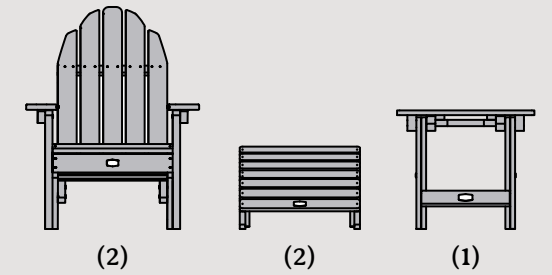

Two Essential • ▶ Adirondack Chairs with Ottomans and Folding Side Table

Item #EO-KITCLAS1

Assembled Weight: 97 lbs.

◀ • Arabella Folding Side

Item #EO-TBLAR01

Assembled Weight: 5 lbs.