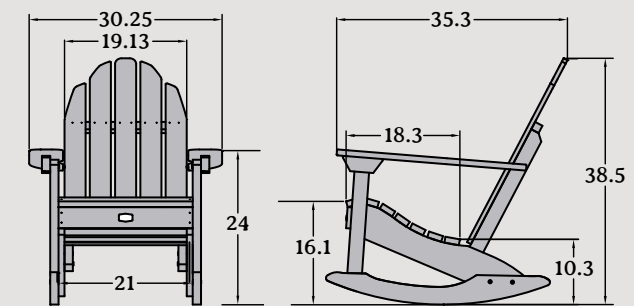

The Essential • ▶
Rocking Chair
Item #EO-ROCCW2
Assembled Weight: 38 lbs.