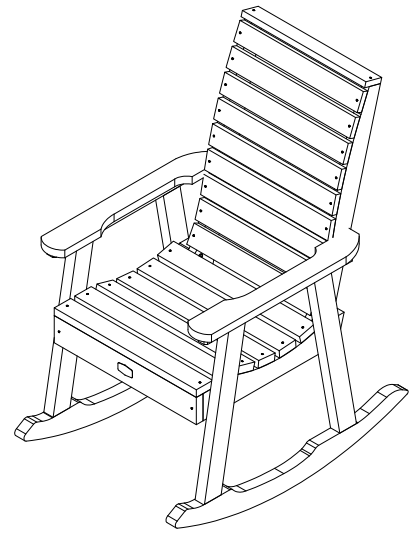

Essential Collection Town Rocking Chair

Assembly Guide

IMPORTANT!

DO NOT fully tighten the bolts until all bolts are started.
Once all bolts are inserted, go back & tighten all the bolts.

HARDWARE INCLUDED

TOOLS INCLUDED

BACK ALIGNMENT

1) Attach Seat to Leg/Arm using (2) B bolts and (2) C bolts.
(Align Back as shown for C bolts)

2) Attach Back to Leg/Arm using (1) A bolt

3) Repeat on other Side.

ELK
OUTDOORS
by **highwood**