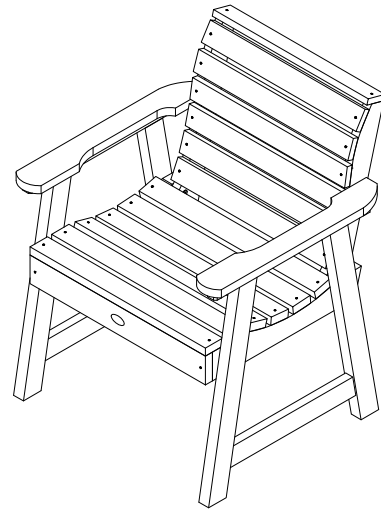

Weatherly Collection Garden Chair

Assembly Guide

IMPORTANT!

DO NOT fully tighten the bolts until all bolts are started.
Once all bolts are inserted, go back & tighten all the bolts.