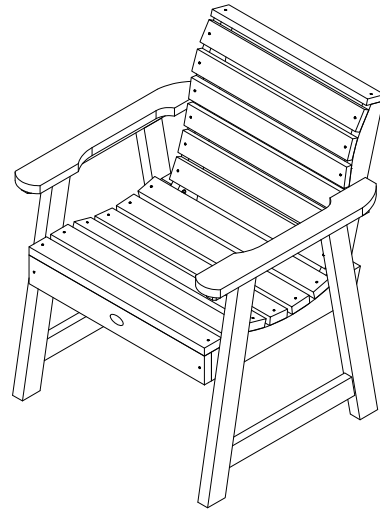

Weatherly Collection Garden Chair

Assembly Guide