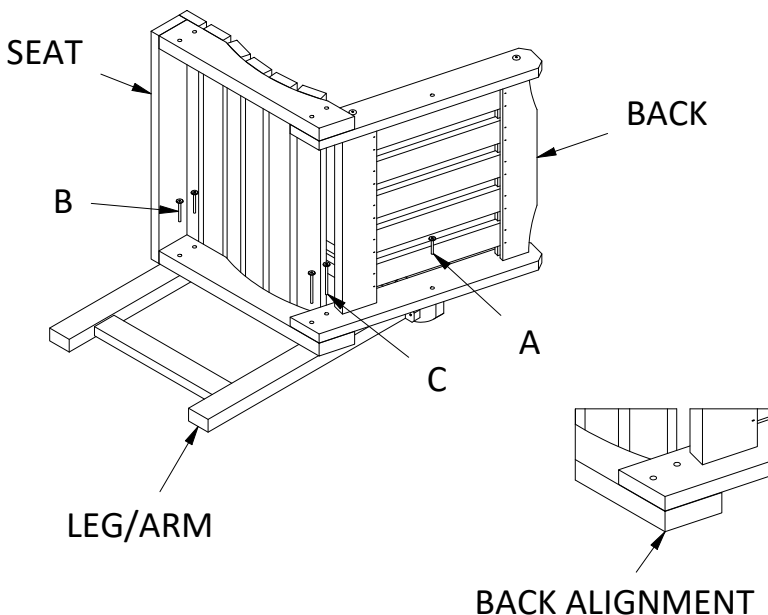

Lehigh Collection Garden Chair

Assembly Guide

IMPORTANT!

DO NOT fully tighten the bolts until all bolts are started.
Once all bolts are inserted, go back & tighten all the bolts.

HARDWARE INCLUDED

- A**  Qty: 2
1/4-20 x 1.5"
- B**  Qty: 4
1/4-20 x 2"
- C**  Qty: 4
1/4-20 x 3"

TOOLS INCLUDED

5/32" HEX KEY

STEPS 1-2-3 ASSEMBLY

Attach Seat to Leg/Arm using
(2) B bolts and (2) C bolts.
(Align Back as shown for C bolts)

Attach Back to Leg/Arm
using (1) A bolt

Repeat on other Side.

Weatherly Collection Garden Chair

Assembly Guide

IMPORTANT!

DO NOT fully tighten the bolts until all bolts are started.
Once all bolts are inserted, go back & tighten all the bolts.

HARDWARE INCLUDED

- A**  Qty: 2
1/4-20 x 1.5"
- B**  Qty: 4
1/4-20 x 2"
- C**  Qty: 4
1/4-20 x 3"

TOOLS INCLUDED

5/32" HEX KEY

STEPS 1-2-3 ASSEMBLY

Attach Seat to Leg/Arm using
(2) B bolts and (2) C bolts.
(Align Back as shown for C bolts)

Attach Back to Leg/Arm
using (1) A bolt

Repeat on other Side.