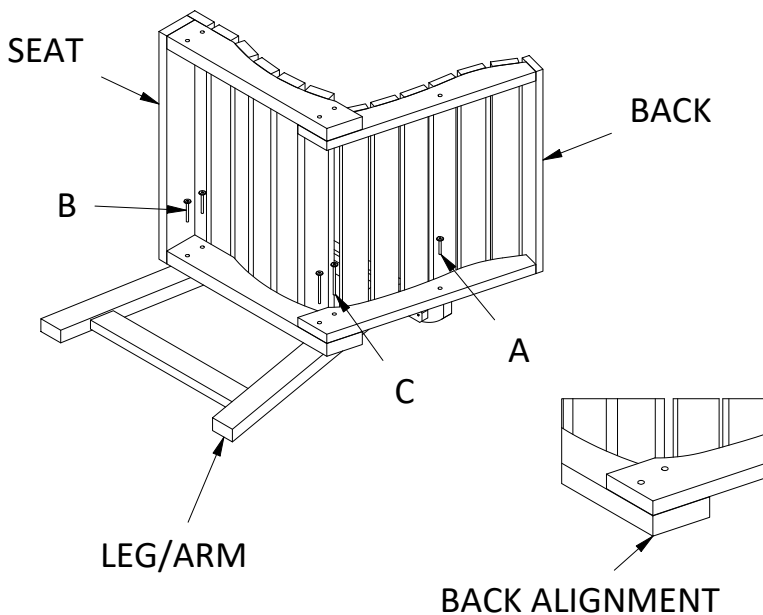

Lehigh Collection Garden Chair

Assembly Guide

IMPORTANT!

DO NOT fully tighten the bolts until all bolts are started.
Once all bolts are inserted, go back & tighten all the bolts.

HARDWARE INCLUDED

- A**  Qty: 2
1/4-20 x 1.5"
- B**  Qty: 4
1/4-20 x 2"
- C**  Qty: 4
1/4-20 x 3"

TOOLS INCLUDED

5/32" HEX KEY

STEPS 1-2-3 ASSEMBLY

Attach Seat to Leg/Arm using
(2) B bolts and (2) C bolts.
(Align Back as shown for C bolts)

Attach Back to Leg/Arm
using (1) A bolt

Repeat on other Side.

Weatherly Collection Garden Chair

Assembly Guide

IMPORTANT!

DO NOT fully tighten the bolts until all bolts are started.
Once all bolts are inserted, go back & tighten all the bolts.

HARDWARE INCLUDED

- A**  Qty: 2
1/4-20 x 1.5"
- B**  Qty: 4
1/4-20 x 2"
- C**  Qty: 4
1/4-20 x 3"

TOOLS INCLUDED

5/32" HEX KEY

STEPS 1-2-3 ASSEMBLY

Attach Seat to Leg/Arm using
(2) B bolts and (2) C bolts.
(Align Back as shown for C bolts)

Attach Back to Leg/Arm
using (1) A bolt

Repeat on other Side.