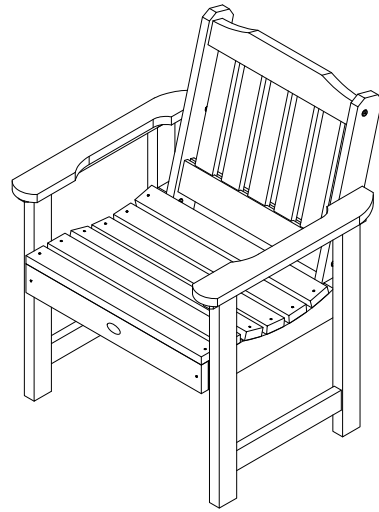

Lehigh Collection Garden Chair

Assembly Guide

IMPORTANT!

DO NOT fully tighten the bolts until all bolts are started.
Once all bolts are inserted, go back & tighten all the bolts.

HARDWARE INCLUDED

- A**  Qty: 2
1/4-20 x 1.5"
- B**  Qty: 4
1/4-20 x 2"
- C**  Qty: 4
1/4-20 x 3"

TOOLS INCLUDED

5/32" HEX KEY

STEPS 1-2-3 ASSEMBLY

Attach Seat to Leg/Arm using
(2) B bolts and (2) C bolts.
(Align Back as shown for C bolts)

Attach Back to Leg/Arm
using (1) A bolt

Repeat on other Side.

Weatherly Collection Garden Chair

TOOLS INCLUDED

5/32" HEX KEY

STEPS 1-2-3 ASSEMBLY

Attach Seat to Leg/Arm using
(2) B bolts and (2) C bolts.
(Align Back as shown for C bolts)

Attach Back to Leg/Arm
using (1) A bolt

Repeat on other Side.