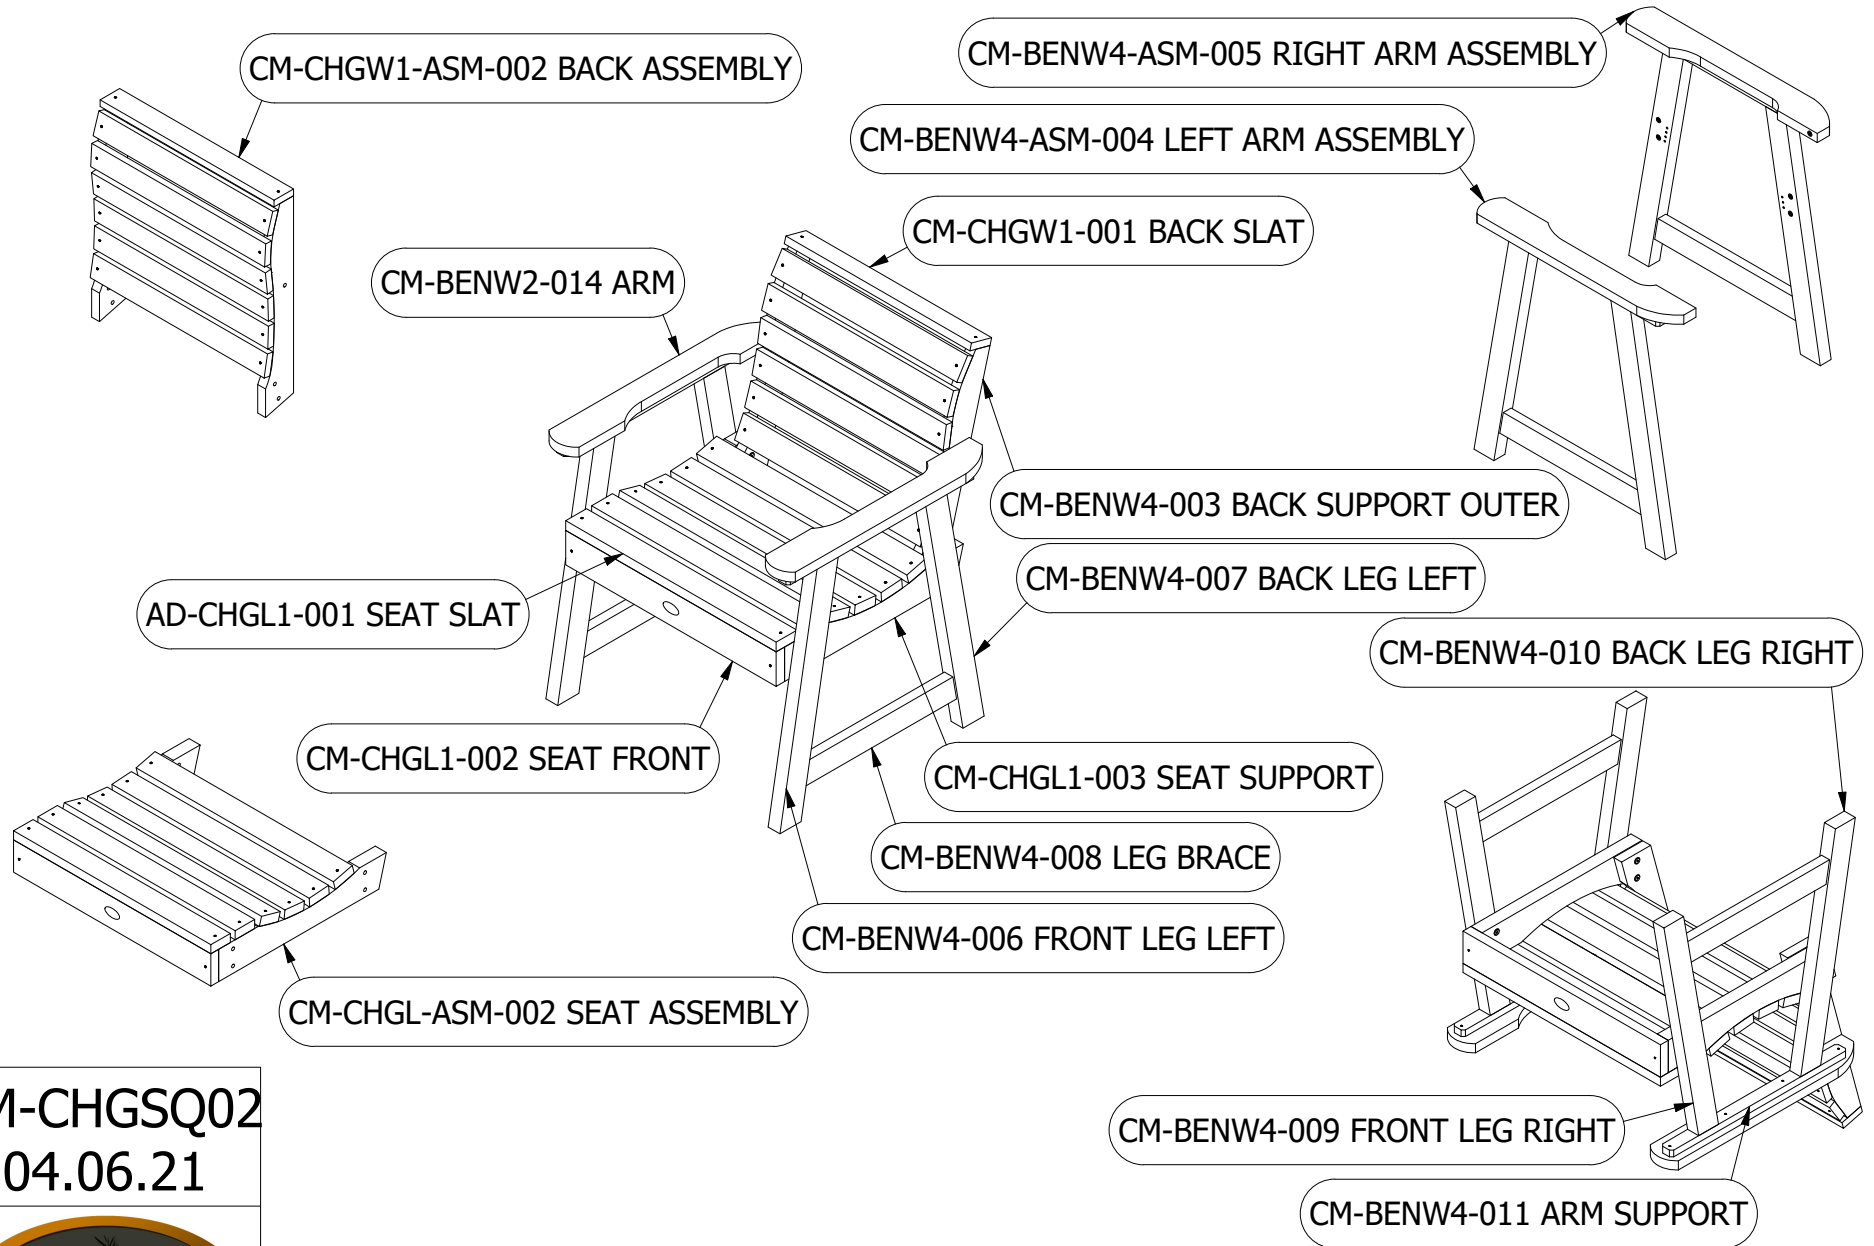

GLENNVILLE LOUNGE CHAIR

PART GUIDE

CM-CHGSQ02
04.06.21

For information on Care and Cleaning or to register your product, please visit www.highwood-usa.com.