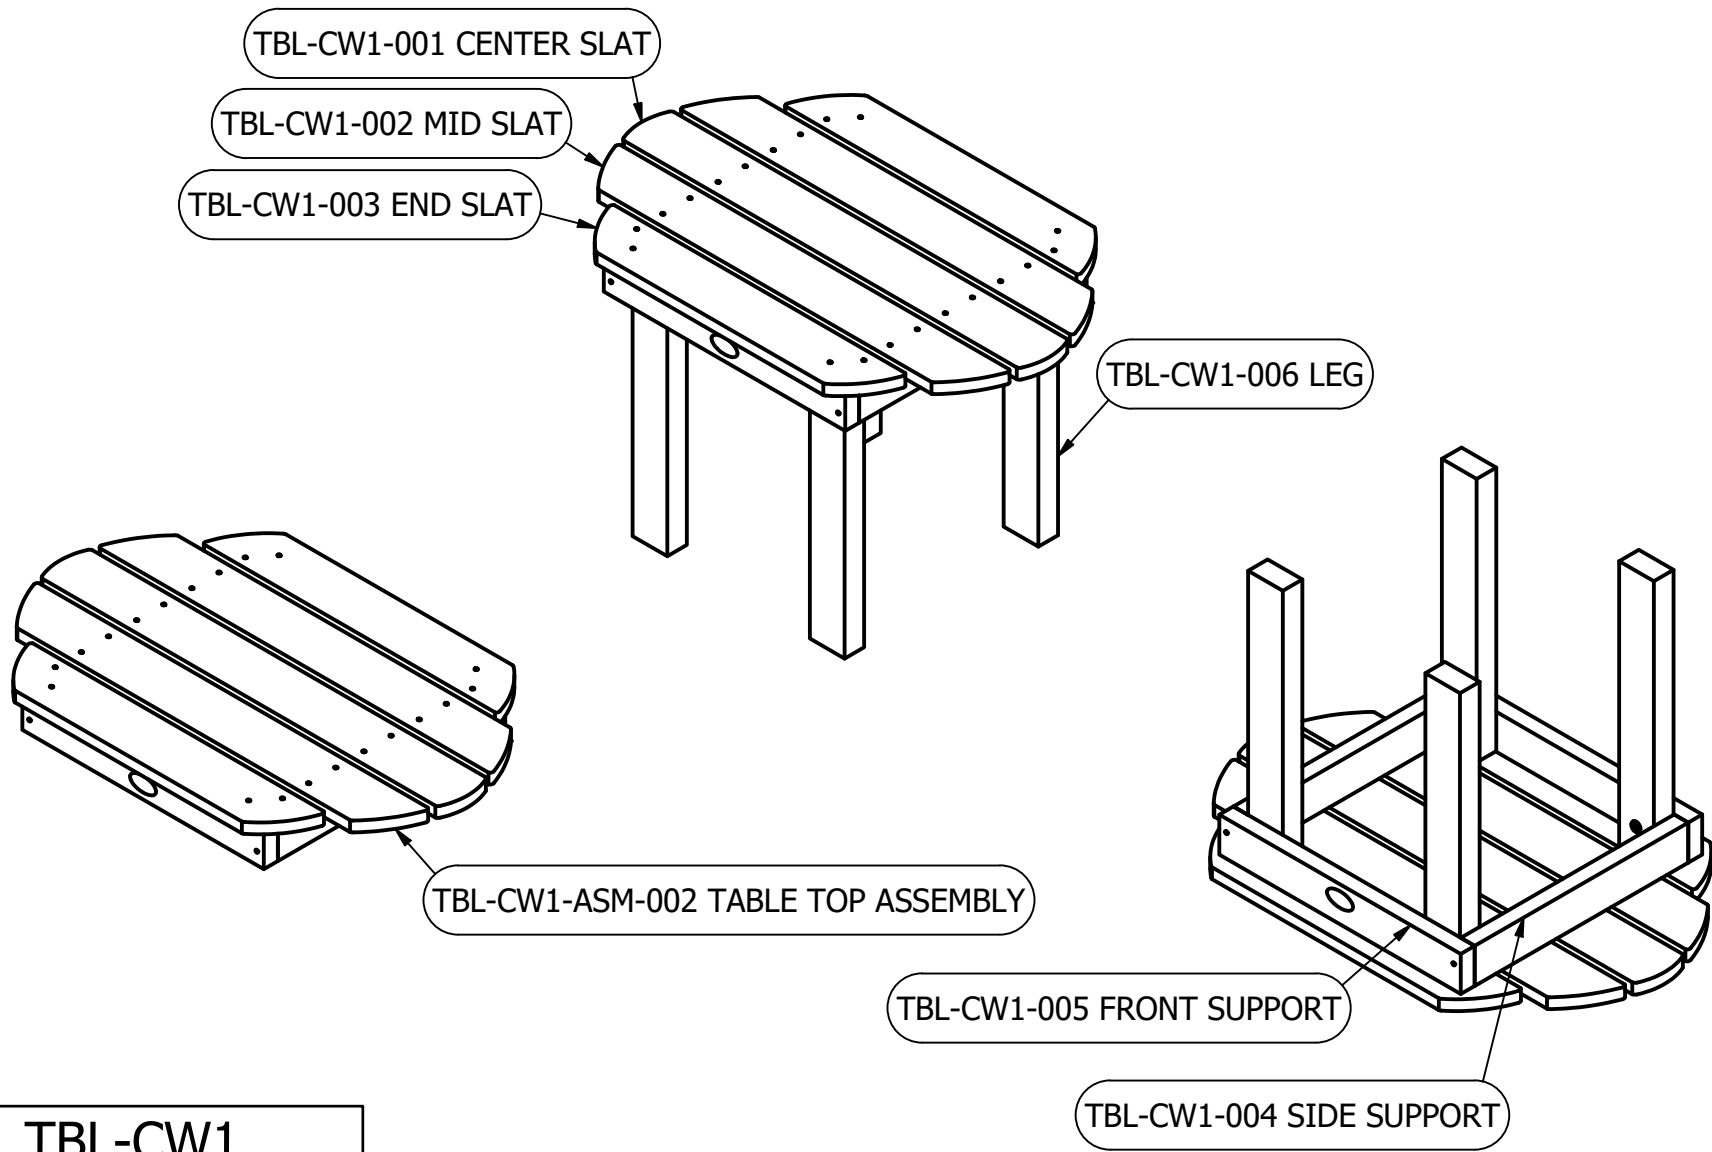

CLASSIC WESTPORT SIDE TABLE PART GUIDE

TBL-CW1
03.30.21

For information on Care and Cleaning or to register your *highwood*® product, please visit www.highwood-usa.com.