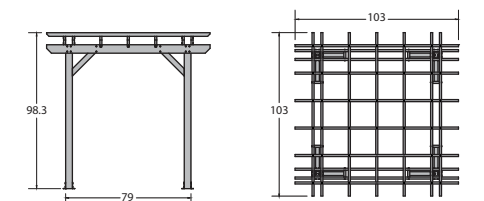

Home & Garden Bodhi 8 x 8 Pergola

Item #AD-PGLA0808
Assembled Weight: 390 lbs.