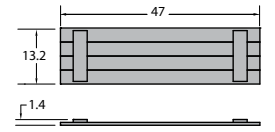

Home and Garden

Home & Garden Bodhi 10 x 10 Pergola

Item #AD-PGLA1010
Assembled Weight: 450 lbs.

Home & Garden Bodhi 10 x 12 Pergola

Item #AD-PGLA1012
Assembled Weight: 530 lbs.

Home & Garden Bodhi 12 x 12 Pergola

Item #AD-PGLA1212
Assembled Weight: 610 lbs.

Home & Garden Stonecroft 31" Shutter (Set of 2)

Item #AD-SHUT1-1331
Assembled Weight: 15 lbs.

Home & Garden Stonecroft 35" Shutter (Set of 2)

Item #AD-SHUT1-1335
Assembled Weight: 16.5 lbs.

Home & Garden Stonecroft 39" Shutter (Set of 2)

Item #AD-SHUT1-1339
Assembled Weight: 18 lbs.

Home and Garden

Home & Garden Stonecroft 43" Shutter (Set of 2)

Item #AD-SHUT1-1343
Assembled Weight: 19.5 lbs.

Home & Garden Stonecroft 47" Shutter (Set of 2)

Item #AD-SHUT1-1347
Assembled Weight: 21 lbs.

Home & Garden Stonecroft 51" Shutter (Set of 2)

Item #AD-SHUT1-1351
Assembled Weight: 23.5 lbs.

Home & Garden Stonecroft 55" Shutter (Set of 2)

Item #AD-SHUT1-1355
Assembled Weight: 25 lbs.

Home & Garden Stonecroft 59" Shutter (Set of 2)

Item #AD-SHUT1-1359
Assembled Weight: 26.5 lbs.

Home & Garden Stonecroft 63" Shutter (Set of 2)

Item #AD-SHUT1-1363
Assembled Weight: 28 lbs.