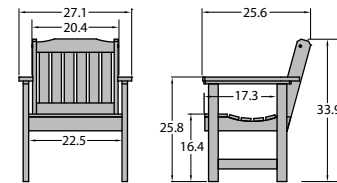

Chairs and Ottomans

Adirondack Classic Westport Garden Chair

Item #AD-CHGC1
Assembled Weight: 33 lbs.

Lehigh Garden Chair

Item #AD-CHGL1
Assembled Weight: 28 lbs.

Weatherly Garden Chair

Item #AD-CHGW1
Assembled Weight: 28 lbs.

Lehigh Rocking Chair

Item #AD-RKCH1
Assembled Weight: 33 lbs.

Weatherly Rocking Chair

Item #AD-RKCH2
Assembled Weight: 33 lbs.

Adirondack Classic Westport Garden Rocking Chair

Item #AD-RKCH3
Assembled Weight: 34 lbs.

Chairs and Ottomans

Adirondack Classic Westport Rocking Chair

Item #AD-ROCCW30
Assembled Weight: 38 lbs.

Adirondack Folding Adirondack Ottoman

Item #AD-OTL1
Assembled Weight: 10 lbs.

Adirondack Barcelona Modern Folding Ottoman

Item #AD-OTL2
Assembled Weight: 9 lbs.