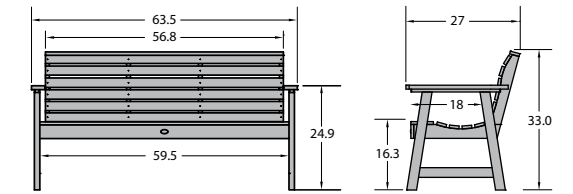

Benches and Swings

Item #AD-BENW3
Assembled Weight: 50 lbs.