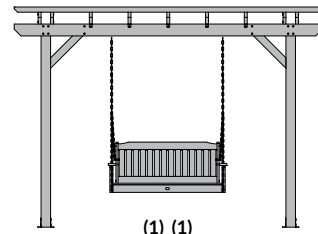

Curated Sets

Lawn & Garden 12'x12' Bodhi Pergola with Lehigh 4ft Swing

Item #AD-KITPGLA121201
Assembled Weight: 648 lbs.

(1) (1)

Lawn & Garden 12'x12' Bodhi Pergola with Weatherly 4ft Swing

Item #AD-KITPGLA121202
Assembled Weight: 648 lbs.

(1) (1)

Lawn & Garden 12'x12' Bodhi Pergola with Classic Westport 4ft Swing

Item #AD-KITPGLA121203
Assembled Weight: 669 lbs.

(1) (1)

Dining Sets

Adirondack Hamilton 7pc Rectangular Dining Set (84 x 42) **D**

Item #AD-ST7HM1CO5AA
Assembled Weight: 314 lbs.

(1)

(6)

Adirondack Hamilton 7pc Rectangular Counter Height Dining Set (84 x 42) **C**

Item #AD-ST7HM2CO5BA
Assembled Weight: 368 lbs.

(1)

(6)

Adirondack Hamilton 5pc Square Dining Set (42 x 42) **D**

Item #AD-DNA44
Assembled Weight: 182 lbs.

(1)

(4)

Adirondack Hamilton 5pc Square Counter Dining Set (42 x 42) **C**

Item #AD-CNA44
Assembled Weight: 220 lbs.

(1)

(4)

Adirondack Hamilton 5pc Round Dining Set (48) **D**

Item #AD-DNA48
Assembled Weight: 191.5 lbs.

(1)

(4)

Adirondack Hamilton 5pc Round Counter Dining Set (48) **C**

Item #AD-CNA48
Assembled Weight: 227 lbs.

(1)

(4)

See pages 47-62 for individual product dimensions

D Dining Height **C** Counter Height **B** Bar Height

See pages 47-50 for individual product dimensions