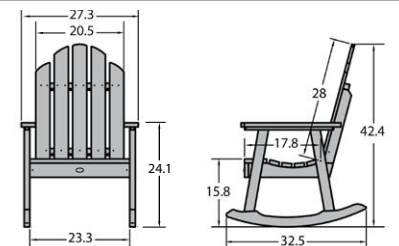

Chairs and Ottomans

Adirondack Classic Westport Garden Chair

Item #AD-CHGC1
Assembled Weight: 33 lbs.

Lehigh Garden Chair

Item #AD-CHGL1
Assembled Weight: 28 lbs.

Weatherly Garden Chair

Item #AD-CHGW1
Assembled Weight: 28 lbs.

Lehigh Rocking Chair

Item #AD-RKCH1
Assembled Weight: 33 lbs.

Weatherly Rocking Chair

Item #AD-RKCH2
Assembled Weight: 33 lbs.

Adirondack Classic Westport Garden Rocking Chair

Item #AD-RKCH3
Assembled Weight: 34 lbs.

Chairs and Ottomans

Adirondack Classic Westport Rocking Chair

Item #AD-ROCCW30
Assembled Weight: 38 lbs.

Adirondack Folding Adirondack Ottoman

Item #AD-OTL1
Assembled Weight: 10 lbs.

Adirondack Barcelona Modern Folding Ottoman

Item #AD-OTL2
Assembled Weight: 9 lbs.