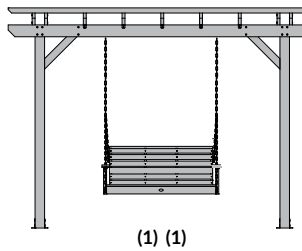

Curated Sets

Lehigh 5ft Porch Swing with 2 Cup Holders

Item #AD-KITPORL101
Assembled Weight: 48 lbs.

Lehigh 4ft Porch Swing with 2 Cup Holders

Item #AD-KITPORL202
Assembled Weight: 42 lbs.

Lehigh 6pc Counter Height Balcony Set

Item #AD-KITBALC101
Assembled Weight: 184 lbs.

Lehigh 6pc Bar Height Balcony Set

Item #AD-KITBALC201
Assembled Weight: 202 lbs.

See pages 47-62 for individual product dimensions

Weatherly 5ft Porch Swing with 2 Cup Holders

Item #AD-KITPORW101
Assembled Weight: 48 lbs.

Weatherly 4ft Porch Swing with 2 Cup Holders

Item #AD-KITPORW202
Assembled Weight: 42 lbs.

See pages 47-62 for individual product dimensions

Curated Sets

Lawn & Garden 10'x10' Bodhi Pergola with Lehigh 4ft Swing

Item #AD-KITPGLA101001
Assembled Weight: 488 lbs.

Lawn & Garden 10'x10' Bodhi Pergola with Weatherly 4ft Swing

Item #AD-KITPGLA101002
Assembled Weight: 488 lbs.

Lawn & Garden 10'x10' Bodhi Pergola with Classic Westport 4ft Swing

Item #AD-KITPGLA101003
Assembled Weight: 509 lbs.

Lawn & Garden 10'x12' Bodhi Pergola with Lehigh 4ft Swing

Item #AD-KITPGLA101201
Assembled Weight: 568 lbs.

Lawn & Garden 10'x12' Bodhi Pergola with Weatherly 4ft Swing

Item #AD-KITPGLA101202
Assembled Weight: 568 lbs.

Lawn & Garden 10'x12' Bodhi Pergola with Classic Westport 4ft Swing

Item #AD-KITPGLA101203
Assembled Weight: 589 lbs.

See pages 47-62 for individual product dimensions