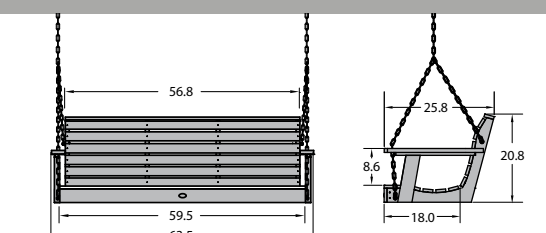

Item #AD-PORW1
Assembled Weight: 44 lbs.