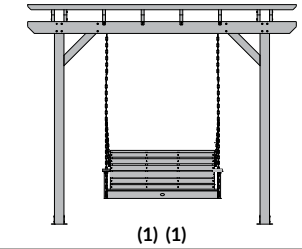

Curated Sets

Lehigh 5ft Porch Swing with 2 Cup Holders

Item #AD-KITPORL101
Assembled Weight: 48 lbs.

Lehigh 4ft Porch Swing with 2 Cup Holders

Item #AD-KITPORL202
Assembled Weight: 42 lbs.

Lehigh 6pc Counter Height Balcony Set

Item #AD-KITBALC101
Assembled Weight: 184 lbs.

Lehigh 6pc Bar Height Balcony Set

Item #AD-KITBALC201
Assembled Weight: 202 lbs.

See pages 47-62 for individual product dimensions

Weatherly 5ft Porch Swing with 2 Cup Holders

Item #AD-KITPORW101
Assembled Weight: 48 lbs.

Weatherly 4ft Porch Swing with 2 Cup Holders

Item #AD-KITPORW202
Assembled Weight: 42 lbs.

See pages 47-62 for individual product dimensions

Curated Sets

Lawn & Garden 10'x10' Bodhi Pergola with Lehigh 4ft Swing

Item #AD-KITPGLA101001
Assembled Weight: 488 lbs.

Lawn & Garden 10'x10' Bodhi Pergola with Weatherly 4ft Swing

Item #AD-KITPGLA101002
Assembled Weight: 488 lbs.

Lawn & Garden 10'x10' Bodhi Pergola with Classic Westport 4ft Swing

Item #AD-KITPGLA101003
Assembled Weight: 509 lbs.

Lawn & Garden 10'x12' Bodhi Pergola with Lehigh 4ft Swing

Item #AD-KITPGLA101201
Assembled Weight: 568 lbs.

Lawn & Garden 10'x12' Bodhi Pergola with Weatherly 4ft Swing

Item #AD-KITPGLA101202
Assembled Weight: 568 lbs.

Lawn & Garden 10'x12' Bodhi Pergola with Classic Westport 4ft Swing

Item #AD-KITPGLA101203
Assembled Weight: 589 lbs.

See pages 47-62 for individual product dimensions