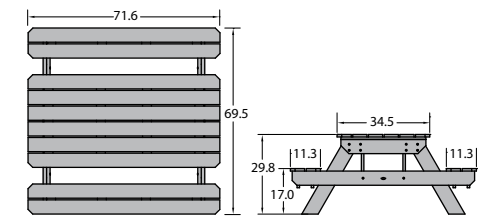

Home & Garden Hometown Picnic Table

Item #AD-TBL-HI02
Assembled Weight: 178 lbs.