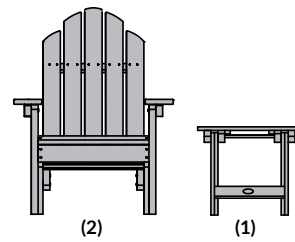

Adirondack 2 Classic Westport Adirondack Chairs with 1 Classic Westport Side Table