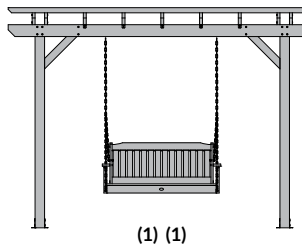

Curated Sets

Lehigh 5ft Porch Swing with 2 Cup Holders

Item #AD-KITPORL101
Assembled Weight: 48 lbs.

Lehigh 4ft Porch Swing with 2 Cup Holders

Item #AD-KITPORL202
Assembled Weight: 42 lbs.

Lehigh 6pc Counter Height Balcony Set

Item #AD-KITBALC101
Assembled Weight: 184 lbs.

Lehigh 6pc Bar Height Balcony Set

Item #AD-KITBALC201
Assembled Weight: 202 lbs.

See pages 47-62 for individual product dimensions

Weatherly 5ft Porch Swing with 2 Cup Holders

Item #AD-KITPORW101
Assembled Weight: 48 lbs.

Weatherly 4ft Porch Swing with 2 Cup Holders

Item #AD-KITPORW202
Assembled Weight: 42 lbs.

See pages 47-62 for individual product dimensions

Curated Sets

Lawn & Garden 10'x10' Bodhi Pergola with Lehigh 4ft Swing

Item #AD-KITPGLA101001
Assembled Weight: 488 lbs.

Lawn & Garden 10'x10' Bodhi Pergola with Weatherly 4ft Swing

Item #AD-KITPGLA101002
Assembled Weight: 488 lbs.

Lawn & Garden 10'x10' Bodhi Pergola with Classic Westport 4ft Swing

Item #AD-KITPGLA101003
Assembled Weight: 509 lbs.

Lawn & Garden 10'x12' Bodhi Pergola with Lehigh 4ft Swing

Item #AD-KITPGLA101201
Assembled Weight: 568 lbs.

Lawn & Garden 10'x12' Bodhi Pergola with Weatherly 4ft Swing

Item #AD-KITPGLA101202
Assembled Weight: 568 lbs.

Lawn & Garden 10'x12' Bodhi Pergola with Classic Westport 4ft Swing

Item #AD-KITPGLA101203
Assembled Weight: 589 lbs.

See pages 47-62 for individual product dimensions