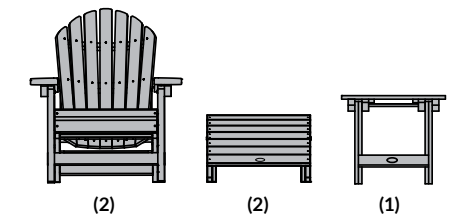

Curated Sets

Adirondack 1 Classic Westport Adirondack Chair with 1 Folding Adirondack Ottoman

Item #AD-KITCLAS3
Assembled Weight: 45 lbs.

Adirondack 2 Classic Westport Adirondack Chairs

Item #AD-KITCLAS10
Assembled Weight: 70 lbs.

Adirondack 2 Classic Westport Adirondack Chairs with 1 Adirondack Folding Side Table

Item #AD-KITCLAS2
Assembled Weight: 77 lbs.

Adirondack 2 Classic Westport Adirondack Chairs with 1 Classic Westport Side Table

Item #AD-KITCLAS5
Assembled Weight: 82 lbs.

Adirondack 2 Classic Westport Adirondack Chairs with 1 Classic Westport Coffee Table

Item #AD-KITCLAS6
Assembled Weight: 88 lbs.

Adirondack 4 Classic Westport Adirondack Chairs with 2 Folding Side Tables

Item #AD-KITCLAS8
Assembled Weight: 154 lbs.

See pages 47-62 for individual product dimensions

Curated Sets

Adirondack 4 Classic Westport Adirondack Chairs with 2 Classic Westport Side Tables

Item #AD-KITCLAS9
Assembled Weight: 164 lbs.

Adirondack 6 Classic Westport Adirondack Chairs, 3 Classic Westport Side Tables & 3 Ottomans

Item #AD-KITCLAS7
Assembled Weight: 261 lbs.

Adirondack 1 Hamilton Folding & Reclining Adirondack Chair with Folding Adirondack Ottoman

Item #AD-KITCHL1
Assembled Weight: 44 lbs.

Adirondack 2 Hamilton Folding and Reclining Adirondack Chairs

Item #AD-KITCHL6
Assembled Weight: 68 lbs.

Adirondack 2 Hamilton Folding & Reclining Adirondack Chairs, 2 Folding Ottomans, 1 Folding Side Table

Item #AD-KITCHL2
Assembled Weight: 95 lbs.

Adirondack 2 Hamilton Deck Chairs with 1 Folding Side Table

Item #AD-KITCHDA1
Assembled Weight: 63 lbs.

See pages 47-62 for individual product dimensions