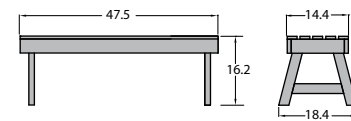

Item #AD-BENN4
Assembled Weight: 27 lbs.