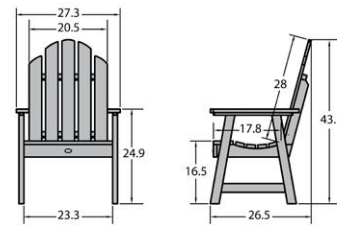

Chairs and Ottomans

Adirondack Classic Westport Garden Chair

Item #AD-CHGC1
Assembled Weight: 33 lbs.

Lehigh Garden Chair

Item #AD-CHGL1
Assembled Weight: 28 lbs.

Weatherly Garden Chair

Item #AD-CHGW1
Assembled Weight: 28 lbs.

Lehigh Rocking Chair

Item #AD-RKCH1
Assembled Weight: 33 lbs.

Weatherly Rocking Chair

Item #AD-RKCH2
Assembled Weight: 33 lbs.

Adirondack Classic Westport Garden Rocking Chair

Item #AD-RKCH3
Assembled Weight: 34 lbs.

Chairs and Ottomans

Adirondack Classic Westport Rocking Chair

Item #AD-ROCCW30
Assembled Weight: 38 lbs.

Adirondack Folding Adirondack Ottoman

Item #AD-OTL1
Assembled Weight: 10 lbs.

Adirondack Barcelona Modern Folding Ottoman

Item #AD-OTL2
Assembled Weight: 9 lbs.