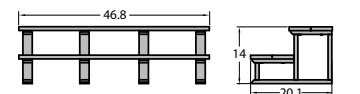

Item #SPASTP-IA1-2x48
Assembled Weight: 33 lbs.