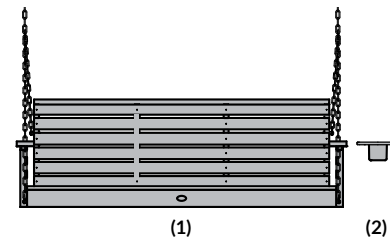

Curated Sets

Lehigh 5ft Porch Swing with 2 Cup Holders

Item #AD-KITPORL101
Assembled Weight: 48 lbs.

Lehigh 4ft Porch Swing with 2 Cup Holders

Item #AD-KITPORL202
Assembled Weight: 42 lbs.

Lehigh 6pc Counter Height Balcony Set

Item #AD-KITBALC101
Assembled Weight: 184 lbs.

Lehigh 6pc Bar Height Balcony Set

Item #AD-KITBALC201
Assembled Weight: 202 lbs.

See pages 47-62 for individual product dimensions

Weatherly 5ft Porch Swing with 2 Cup Holders

Item #AD-KITPORW101
Assembled Weight: 48 lbs.

Weatherly 4ft Porch Swing with 2 Cup Holders

Item #AD-KITPORW202
Assembled Weight: 42 lbs.

See pages 47-62 for individual product dimensions

Curated Sets

Lawn & Garden 10'x10' Bodhi Pergola with Lehigh 4ft Swing

Item #AD-KITPGLA101001
Assembled Weight: 488 lbs.

Lawn & Garden 10'x10' Bodhi Pergola with Weatherly 4ft Swing

Item #AD-KITPGLA101002
Assembled Weight: 488 lbs.

Lawn & Garden 10'x10' Bodhi Pergola with Classic Westport 4ft Swing

Item #AD-KITPGLA101003
Assembled Weight: 509 lbs.

Lawn & Garden 10'x12' Bodhi Pergola with Lehigh 4ft Swing

Item #AD-KITPGLA101201
Assembled Weight: 568 lbs.

Lawn & Garden 10'x12' Bodhi Pergola with Weatherly 4ft Swing

Item #AD-KITPGLA101202
Assembled Weight: 568 lbs.

Lawn & Garden 10'x12' Bodhi Pergola with Classic Westport 4ft Swing

Item #AD-KITPGLA101203
Assembled Weight: 589 lbs.

See pages 47-62 for individual product dimensions