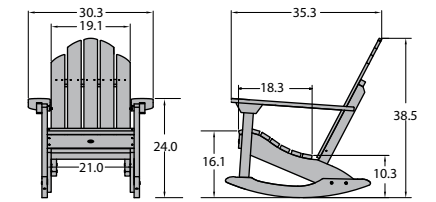

Adirondack Folding Adirondack Ottoman

Item #AD-OTL1
Assembled Weight: 10 lbs.