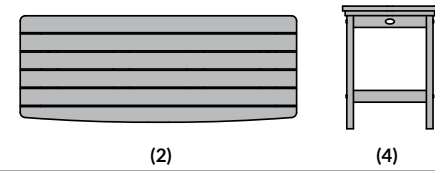

Curated Sets

Lehigh 5ft Porch Swing with 2 Cup Holders

Item #AD-KITPORL101
Assembled Weight: 48 lbs.

Lehigh 4ft Porch Swing with 2 Cup Holders

Item #AD-KITPORL202
Assembled Weight: 42 lbs.

Lehigh 6pc Counter Height Balcony Set

Item #AD-KITBALC101
Assembled Weight: 184 lbs.

Lehigh 6pc Bar Height Balcony Set

Item #AD-KITBALC201
Assembled Weight: 202 lbs.

See pages 47-62 for individual product dimensions

Weatherly 5ft Porch Swing with 2 Cup Holders

Item #AD-KITPORW101
Assembled Weight: 48 lbs.

Weatherly 4ft Porch Swing with 2 Cup Holders

Item #AD-KITPORW202
Assembled Weight: 42 lbs.

See pages 47-62 for individual product dimensions

Curated Sets

Lawn & Garden 10'x10' Bodhi Pergola with Lehigh 4ft Swing

Item #AD-KITPGLA101001
Assembled Weight: 488 lbs.

Lawn & Garden 10'x10' Bodhi Pergola with Weatherly 4ft Swing

Item #AD-KITPGLA101002
Assembled Weight: 488 lbs.

Lawn & Garden 10'x10' Bodhi Pergola with Classic Westport 4ft Swing

Item #AD-KITPGLA101003
Assembled Weight: 509 lbs.

Lawn & Garden 10'x12' Bodhi Pergola with Lehigh 4ft Swing

Item #AD-KITPGLA101201
Assembled Weight: 568 lbs.

Lawn & Garden 10'x12' Bodhi Pergola with Weatherly 4ft Swing

Item #AD-KITPGLA101202
Assembled Weight: 568 lbs.

Lawn & Garden 10'x12' Bodhi Pergola with Classic Westport 4ft Swing

Item #AD-KITPGLA101203
Assembled Weight: 589 lbs.

See pages 47-62 for individual product dimensions