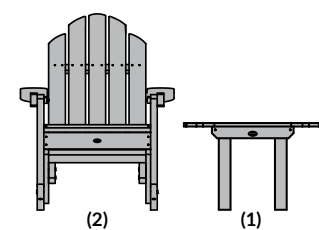

Curated Sets

Adirondack 1 King Hamilton Folding & Reclining Adirondack Chair with 1 Folding Ottoman

Item #AD-KITKING2
Assembled Weight: 57 lbs.

Adirondack Manhattan Beach Adirondack Chair with Folding Adirondack Ottoman

Item #AD-KITADRI1
Assembled Weight: 52 lbs.

Adirondack Manhattan Beach Adirondack Chair with Folding Adirondack Side Table & Ottoman

Item #AD-KITADRI3
Assembled Weight: 59 lbs.

Adirondack 1 Barcelona Modern Adirondack Chair with 1 Folding Ottoman

Item #AD-KITCHRAD02
Assembled Weight: 49 lbs.

Adirondack 1 Barcelona Modern Adirondack Chair with 1 Side Table & 1 Folding Ottoman

Item #AD-KITCHRAD03
Assembled Weight: 60 lbs.

Adirondack 2 Barcelona Modern Adirondack Chairs

Item #AD-KITCHRAD04
Assembled Weight: 80 lbs.

See pages 47-62 for individual product dimensions

Curated Sets

Adirondack 2 Barcelona Modern Adirondack Chairs with 1 Side Table

Item #AD-KITAD01
Assembled Weight: 91 lbs.

Adirondack 2 Barcelona Modern Adirondack Chairs, 1 Double Wide Chair, and 1 Side Table

Item #AD-KITAD02
Assembled Weight: 159 lbs.

Adirondack 2 Barcelona Modern Adirondack Chairs, 1 Double Wide Chair & 1 Coffee Table

Item #AD-KITCHRAD01
Assembled Weight: 164 lbs.

Adirondack Classic Westport Garden Conservation Set

Item #AD-KITBENCW01
Assembled Weight: 144 lbs.

Adirondack 2 Classic Westport Adirondack Rocking Chairs with 1 Classic Westport Side Table

Item #AD-KITROCC1
Assembled Weight: 88 lbs.

Adirondack Classic Westport 4ft Porch Swing with 2 Cup Holders

Item #AD-KITSW1CW01
Assembled Weight: 63 lbs.

See pages 47-62 for individual product dimensions