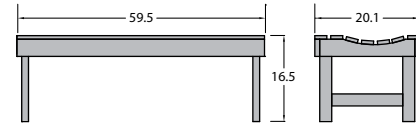

Benches and Swings

Item #AD-BENN1
Assembled Weight: 31 lbs.

Item #AD-BENN2
Assembled Weight: 27 lbs.

Item #AD-BENN3
Assembled Weight: 31 lbs.

Item #AD-BENN4
Assembled Weight: 27 lbs.

Item #AD-BENW1
Assembled Weight: 50 lbs.

Item #AD-BENW2
Assembled Weight: 45 lbs.

Benches and Swings

Item #AD-BENW3
Assembled Weight: 50 lbs.

Item #AD-BENW4
Assembled Weight: 45 lbs.

Item #AD-BEN-CW1
Assembled Weight: 60 lbs.

Item #AD-PORL1
Assembled Weight: 44 lbs.

Item #AD-PORL2
Assembled Weight: 38 lbs.

Item #AD-PORW1
Assembled Weight: 44 lbs.