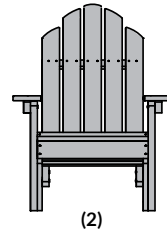

Adirondack 2 Classic Westport Adirondack Chairs with 1 Adirondack Folding Side Table