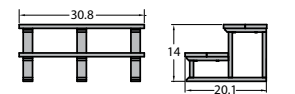

Item #SPASTP-IA1-2x32
Assembled Weight: 23 lbs.