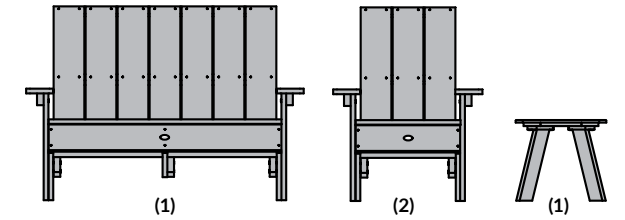

Adirondack 2 Barcelona Modern Adirondack Chairs, 1 Double Wide Chair & 1 Coffee Table

Item #AD-KITCHRAD01
Assembled Weight: 164 lbs.