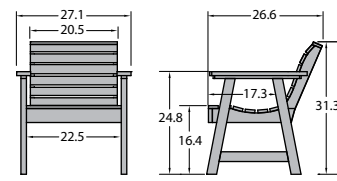

Chairs and Ottomans

Adirondack Classic Westport Garden Chair

Item #AD-CHGC1
Assembled Weight: 33 lbs.

Lehigh Garden Chair

Item #AD-CHGL1
Assembled Weight: 28 lbs.

Weatherly Garden Chair

Item #AD-CHGW1
Assembled Weight: 28 lbs.

Lehigh Rocking Chair

Item #AD-RKCH1
Assembled Weight: 33 lbs.

Weatherly Rocking Chair

Item #AD-RKCH2
Assembled Weight: 33 lbs.

Adirondack Classic Westport Garden Rocking Chair

Item #AD-RKCH3
Assembled Weight: 34 lbs.

Chairs and Ottomans

Adirondack Classic Westport Rocking Chair

Item #AD-ROCCW30
Assembled Weight: 38 lbs.

Adirondack Folding Adirondack Ottoman

Item #AD-OTL1
Assembled Weight: 10 lbs.

Adirondack Barcelona Modern Folding Ottoman

Item #AD-OTL2
Assembled Weight: 9 lbs.