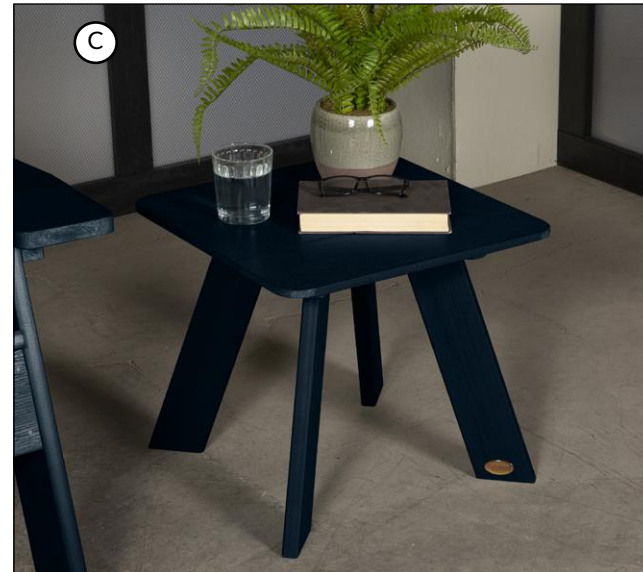

The Adirondack Collection

Color Options (see p.63)

See pp.34-62 for individual product specifications.

- **A)** Manhattan Beach Adirondack Chair (shown in Federal Blue)
- **B)** Barcelona Double Wide Modern Adirondack Chair (shown in White)
- **C)** Barcelona Modern Side Table (shown in Federal Blue)
- **D)** Barcelona Modern Adirondack Chair and Side Table (shown in Federal Blue)
- **E)** Adirondack Coffee Table (shown in White)