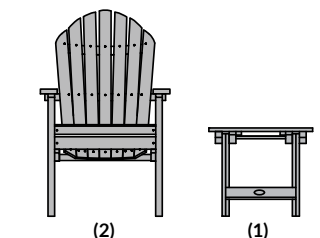

See pages 47-62 for individual product dimensions