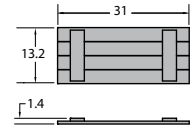

Home and Garden

Home & Garden Bodhi 10 x 10 Pergola

Item #AD-PGLA1010
Assembled Weight: 450 lbs.

Home & Garden Bodhi 10 x 12 Pergola

Item #AD-PGLA1012
Assembled Weight: 530 lbs.

Home & Garden Bodhi 12 x 12 Pergola

Item #AD-PGLA1212
Assembled Weight: 610 lbs.

Home & Garden Stonecroft 31" Shutter (Set of 2)

Item #AD-SHUT1-1331
Assembled Weight: 15 lbs.

Home & Garden Stonecroft 35" Shutter (Set of 2)

Item #AD-SHUT1-1335
Assembled Weight: 16.5 lbs.

Home & Garden Stonecroft 39" Shutter (Set of 2)

Item #AD-SHUT1-1339
Assembled Weight: 18 lbs.

Home and Garden

Home & Garden Stonecroft 43" Shutter (Set of 2)

Item #AD-SHUT1-1343
Assembled Weight: 19.5 lbs.

Home & Garden Stonecroft 47" Shutter (Set of 2)

Item #AD-SHUT1-1347
Assembled Weight: 21 lbs.

Home & Garden Stonecroft 51" Shutter (Set of 2)

Item #AD-SHUT1-1351
Assembled Weight: 23.5 lbs.

Home & Garden Stonecroft 55" Shutter (Set of 2)

Item #AD-SHUT1-1355
Assembled Weight: 25 lbs.

Home & Garden Stonecroft 59" Shutter (Set of 2)

Item #AD-SHUT1-1359
Assembled Weight: 26.5 lbs.

Home & Garden Stonecroft 63" Shutter (Set of 2)

Item #AD-SHUT1-1363
Assembled Weight: 28 lbs.