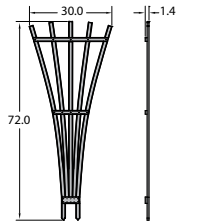

Item #AD-TREL1
Assembled Weight: 8 lbs.