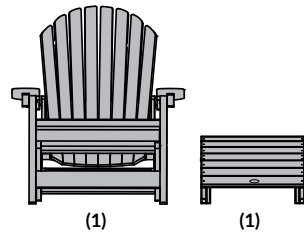

Adirondack Manhattan Beach Adirondack Chair with Folding Adirondack Ottoman