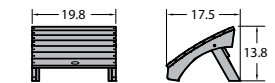

Item #AD-OTL1
Assembled Weight: 10 lbs.