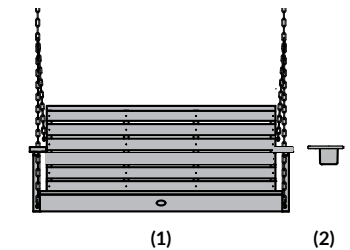

See pages 47-62 for individual product dimensions