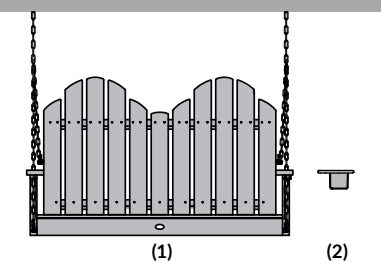

See pages 47-62 for individual product dimensions