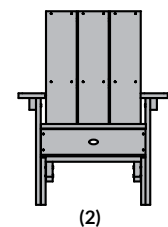

Item #AD-KITCHRAD04
Assembled Weight: 80 lbs.

See pages 47-62 for individual product dimensions