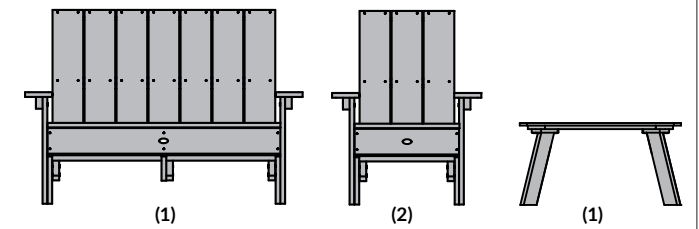

Adirondack Classic Westport Garden Conservation Set

Item #AD-KITBENCW01
Assembled Weight: 144 lbs.