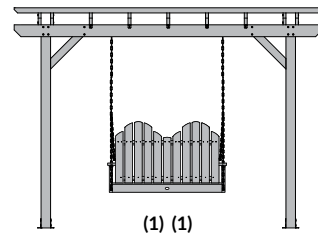

Curated Sets

Lawn & Garden 12'x12' Bodhi Pergola with Lehigh 4ft Swing

Item #AD-KITPGLA121201
Assembled Weight: 648 lbs.

(1) (1)

Lawn & Garden 12'x12' Bodhi Pergola with Weatherly 4ft Swing

Item #AD-KITPGLA121202
Assembled Weight: 648 lbs.

(1) (1)

Lawn & Garden 12'x12' Bodhi Pergola with Classic Westport 4ft Swing

Item #AD-KITPGLA121203
Assembled Weight: 669 lbs.

(1) (1)

Dining Sets

Adirondack Hamilton 7pc Rectangular Dining Set (84 x 42) **D**

Item #AD-ST7HM1CO5AA
Assembled Weight: 314 lbs.

(1)

(6)

Adirondack Hamilton 7pc Rectangular Counter Height Dining Set (84 x 42) **C**

Item #AD-ST7HM2CO5BA
Assembled Weight: 368 lbs.

(1)

(6)

Adirondack Hamilton 5pc Square Dining Set (42 x 42) **D**

Item #AD-DNA44
Assembled Weight: 182 lbs.

(1)

(4)

Adirondack Hamilton 5pc Square Counter Dining Set (42 x 42) **C**

Item #AD-CNA44
Assembled Weight: 220 lbs.

(1)

(4)

Adirondack Hamilton 5pc Round Dining Set (48) **D**

Item #AD-DNA48
Assembled Weight: 191.5 lbs.

(1)

(4)

Adirondack Hamilton 5pc Round Counter Dining Set (48) **C**

Item #AD-CNA48
Assembled Weight: 227 lbs.

(1)

(4)

See pages 47-62 for individual product dimensions

D Dining Height **C** Counter Height **B** Bar Height

See pages 47-50 for individual product dimensions