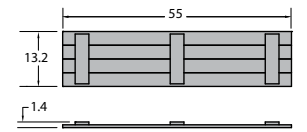

Home and Garden

Home & Garden Bodhi 10 x 10 Pergola

Item #AD-PGLA1010
Assembled Weight: 450 lbs.

Home & Garden Bodhi 10 x 12 Pergola

Item #AD-PGLA1012
Assembled Weight: 530 lbs.

Home & Garden Bodhi 12 x 12 Pergola

Item #AD-PGLA1212
Assembled Weight: 610 lbs.

Home & Garden Stonecroft 31" Shutter (Set of 2)

Item #AD-SHUT1-1331
Assembled Weight: 15 lbs.

Home & Garden Stonecroft 35" Shutter (Set of 2)

Item #AD-SHUT1-1335
Assembled Weight: 16.5 lbs.

Home & Garden Stonecroft 39" Shutter (Set of 2)

Item #AD-SHUT1-1339
Assembled Weight: 18 lbs.

Home and Garden

Home & Garden Stonecroft 43" Shutter (Set of 2)

Item #AD-SHUT1-1343
Assembled Weight: 19.5 lbs.

Home & Garden Stonecroft 47" Shutter (Set of 2)

Item #AD-SHUT1-1347
Assembled Weight: 21 lbs.

Home & Garden Stonecroft 51" Shutter (Set of 2)

Item #AD-SHUT1-1351
Assembled Weight: 23.5 lbs.

Home & Garden Stonecroft 55" Shutter (Set of 2)

Item #AD-SHUT1-1355
Assembled Weight: 25 lbs.

Home & Garden Stonecroft 59" Shutter (Set of 2)

Item #AD-SHUT1-1359
Assembled Weight: 26.5 lbs.

Home & Garden Stonecroft 63" Shutter (Set of 2)

Item #AD-SHUT1-1363
Assembled Weight: 28 lbs.