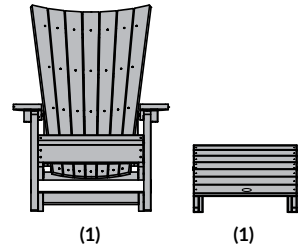

Adirondack Manhattan Beach Adirondack Chair with Folding Adirondack Side Table & Ottoman