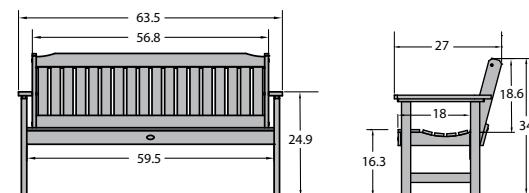

Weatherly Picnic Bench 4ft

Item #AD-BENN4  
Assembled Weight: 27 lbs.

Lehigh Garden Bench 5ft

Item #AD-BENW1  
Assembled Weight: 50 lbs.

Lehigh Garden Bench 4ft

Item #AD-BENW2  
Assembled Weight: 45 lbs.