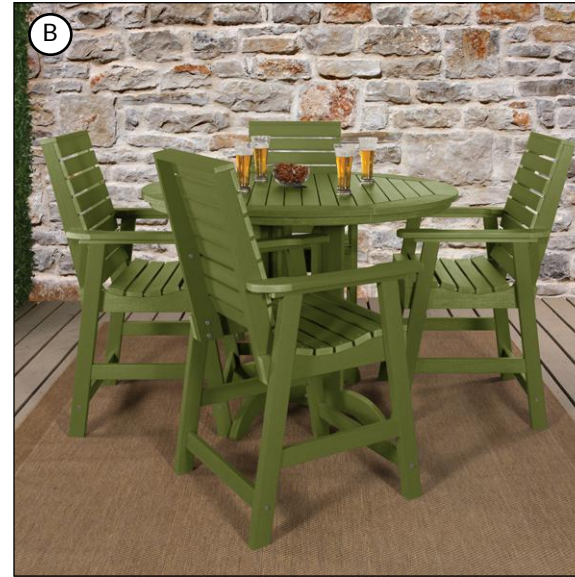

The Weatherly Collection

The modern, clean lines of The Weatherly Collection create a contemporary version of traditional backyard favorites. The relaxed, yet bold styling statement is as smart as it is stylish. The exceptional style and fine details inherent in this collection will draw rave reviews during your next open-air gathering.

Color Options (see p.63)

See pp.34-62 for individual product specifications.

- A) Weatherly 5' Picnic Bench (shown in Whitewash)
- B) Weatherly 5pc Counter Height Round Dining Set (shown in Dried Sage)
- C) Weatherly Rocking Chair (shown in Dried Sage)
- D) Weatherly Garden Chair (shown in Whitewash)
- E) Weatherly 7pc Rectangular Counter Height Dining Set (shown in Whitewash)