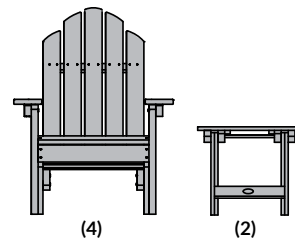

See pages 47-62 for individual product dimensions