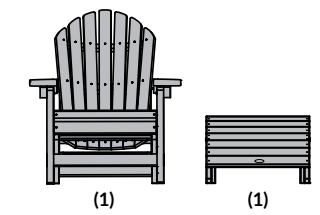

Curated Sets

Adirondack 1 Classic Westport Adirondack Chair with 1 Folding Adirondack Ottoman

Item #AD-KITCLAS3
Assembled Weight: 45 lbs.

Adirondack 2 Classic Westport Adirondack Chairs

Item #AD-KITCLAS10
Assembled Weight: 70 lbs.

Adirondack 2 Classic Westport Adirondack Chairs with 1 Adirondack Folding Side Table

Item #AD-KITCLAS2
Assembled Weight: 77 lbs.

Adirondack 2 Classic Westport Adirondack Chairs with 1 Classic Westport Side Table

Item #AD-KITCLAS5
Assembled Weight: 82 lbs.

Adirondack 2 Classic Westport Adirondack Chairs with 1 Classic Westport Coffee Table

Item #AD-KITCLAS6
Assembled Weight: 88 lbs.

Adirondack 4 Classic Westport Adirondack Chairs with 2 Folding Side Tables

Item #AD-KITCLAS8
Assembled Weight: 154 lbs.

See pages 47-62 for individual product dimensions

Curated Sets

Adirondack 4 Classic Westport Adirondack Chairs with 2 Classic Westport Side Tables

Item #AD-KITCLAS9
Assembled Weight: 164 lbs.

Adirondack 6 Classic Westport Adirondack Chairs, 3 Classic Westport Side Tables & 3 Ottomans

Item #AD-KITCLAS7
Assembled Weight: 261 lbs.

Adirondack 1 Hamilton Folding & Reclining Adirondack Chair with Folding Adirondack Ottoman

Item #AD-KITCHL1
Assembled Weight: 44 lbs.

Adirondack 2 Hamilton Folding and Reclining Adirondack Chairs

Item #AD-KITCHL6
Assembled Weight: 68 lbs.

Adirondack 2 Hamilton Folding & Reclining Adirondack Chairs, 2 Folding Ottomans, 1 Folding Side Table

Item #AD-KITCHL2
Assembled Weight: 95 lbs.

Adirondack 2 Hamilton Deck Chairs with 1 Folding Side Table

Item #AD-KITCHDA1
Assembled Weight: 63 lbs.

See pages 47-62 for individual product dimensions