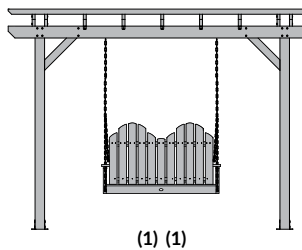

See pages 47-62 for individual product dimensions