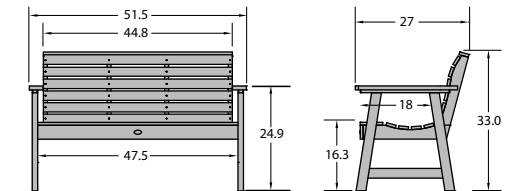

# Benches and Swings

Weatherly Garden Bench 5ft

Item #AD-BENW3  
Assembled Weight: 50 lbs.

Weatherly Garden Bench 4ft

Item #AD-BENW4  
Assembled Weight: 45 lbs.

Adirondack Classic Westport Garden Bench 4ft