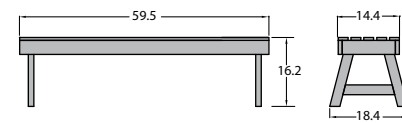

# Benches and Swings

Lehigh Picnic Bench 5ft

Item #AD-BENN1  
Assembled Weight: 31 lbs.

Lehigh Picnic Bench 4ft

Item #AD-BENN2  
Assembled Weight: 27 lbs.

Weatherly Picnic Bench 5ft

Item #AD-BENN3  
Assembled Weight: 31 lbs.