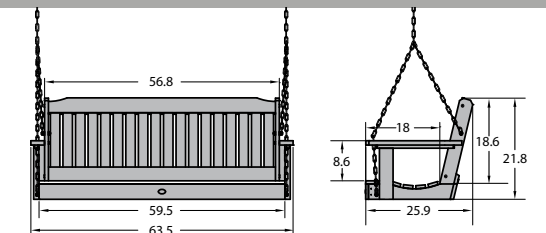

Item #AD-PORL1
Assembled Weight: 44 lbs.