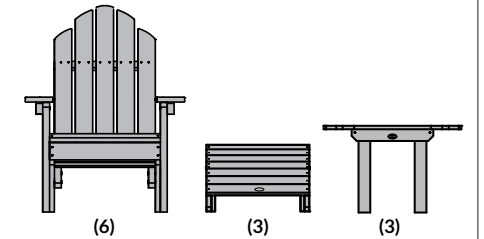

Adirondack 1 Hamilton Folding & Reclining Adirondack Chair with Folding Adirondack Ottoman