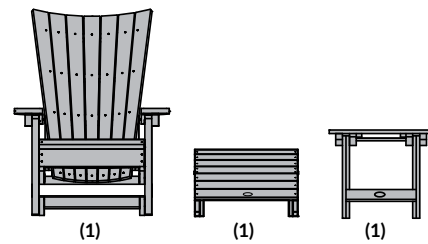

Adirondack 1 Barcelona Modern Adirondack Chair with 1 Folding Ottoman

Item #AD-KITCHRAD02
Assembled Weight: 49 lbs.