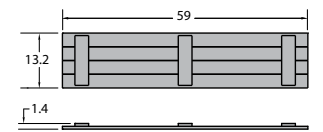

Home and Garden

Home & Garden Bodhi 10 x 10 Pergola

Item #AD-PGLA1010
Assembled Weight: 450 lbs.

Home & Garden Bodhi 10 x 12 Pergola

Item #AD-PGLA1012
Assembled Weight: 530 lbs.

Home & Garden Bodhi 12 x 12 Pergola

Item #AD-PGLA1212
Assembled Weight: 610 lbs.

Home & Garden Stonecroft 31" Shutter (Set of 2)

Item #AD-SHUT1-1331
Assembled Weight: 15 lbs.

Home & Garden Stonecroft 35" Shutter (Set of 2)

Item #AD-SHUT1-1335
Assembled Weight: 16.5 lbs.

Home & Garden Stonecroft 39" Shutter (Set of 2)

Item #AD-SHUT1-1339
Assembled Weight: 18 lbs.

Home and Garden

Home & Garden Stonecroft 43" Shutter (Set of 2)

Item #AD-SHUT1-1343
Assembled Weight: 19.5 lbs.

Home & Garden Stonecroft 47" Shutter (Set of 2)

Item #AD-SHUT1-1347
Assembled Weight: 21 lbs.

Home & Garden Stonecroft 51" Shutter (Set of 2)

Item #AD-SHUT1-1351
Assembled Weight: 23.5 lbs.

Home & Garden Stonecroft 55" Shutter (Set of 2)

Item #AD-SHUT1-1355
Assembled Weight: 25 lbs.

Home & Garden Stonecroft 59" Shutter (Set of 2)

Item #AD-SHUT1-1359
Assembled Weight: 26.5 lbs.

Home & Garden Stonecroft 63" Shutter (Set of 2)

Item #AD-SHUT1-1363
Assembled Weight: 28 lbs.