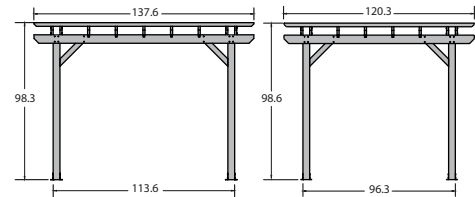

Item #AD-PGLA1012
Assembled Weight: 530 lbs.