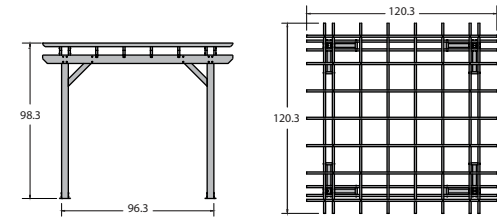

Home and Garden

Home & Garden Bodhi 10 x 10 Pergola

Item #AD-PGLA1010
Assembled Weight: 450 lbs.