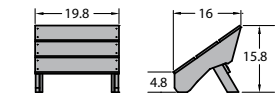

Item #AD-OTL2
Assembled Weight: 9 lbs.