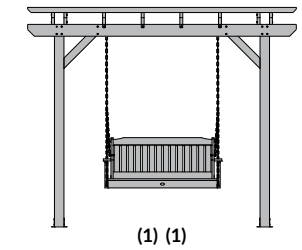

Curated Sets

Lehigh 5ft Porch Swing with 2 Cup Holders

Item #AD-KITPORL101
Assembled Weight: 48 lbs.

Lehigh 4ft Porch Swing with 2 Cup Holders

Item #AD-KITPORL202
Assembled Weight: 42 lbs.

Lehigh 6pc Counter Height Balcony Set

Item #AD-KITBALC101
Assembled Weight: 184 lbs.

Lehigh 6pc Bar Height Balcony Set

Item #AD-KITBALC201
Assembled Weight: 202 lbs.

See pages 47-62 for individual product dimensions

Weatherly 5ft Porch Swing with 2 Cup Holders

Item #AD-KITPORW101
Assembled Weight: 48 lbs.

Weatherly 4ft Porch Swing with 2 Cup Holders

Item #AD-KITPORW202
Assembled Weight: 42 lbs.

See pages 47-62 for individual product dimensions

Curated Sets

Lawn & Garden 10'x10' Bodhi Pergola with Lehigh 4ft Swing

Item #AD-KITPGLA101001
Assembled Weight: 488 lbs.

Lawn & Garden 10'x10' Bodhi Pergola with Weatherly 4ft Swing

Item #AD-KITPGLA101002
Assembled Weight: 488 lbs.

Lawn & Garden 10'x10' Bodhi Pergola with Classic Westport 4ft Swing

Item #AD-KITPGLA101003
Assembled Weight: 509 lbs.

Lawn & Garden 10'x12' Bodhi Pergola with Lehigh 4ft Swing

Item #AD-KITPGLA101201
Assembled Weight: 568 lbs.

Lawn & Garden 10'x12' Bodhi Pergola with Weatherly 4ft Swing

Item #AD-KITPGLA101202
Assembled Weight: 568 lbs.

Lawn & Garden 10'x12' Bodhi Pergola with Classic Westport 4ft Swing

Item #AD-KITPGLA101203
Assembled Weight: 589 lbs.

See pages 47-62 for individual product dimensions