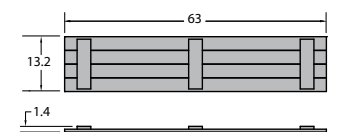

Home and Garden

Home & Garden Bodhi 10 x 10 Pergola

Item #AD-PGLA1010
Assembled Weight: 450 lbs.

Home & Garden Bodhi 10 x 12 Pergola

Item #AD-PGLA1012
Assembled Weight: 530 lbs.

Home & Garden Bodhi 12 x 12 Pergola

Item #AD-PGLA1212
Assembled Weight: 610 lbs.

Home & Garden Stonecroft 31" Shutter (Set of 2)

Item #AD-SHUT1-1331
Assembled Weight: 15 lbs.

Home & Garden Stonecroft 35" Shutter (Set of 2)

Item #AD-SHUT1-1335
Assembled Weight: 16.5 lbs.

Home & Garden Stonecroft 39" Shutter (Set of 2)

Item #AD-SHUT1-1339
Assembled Weight: 18 lbs.

Home and Garden

Home & Garden Stonecroft 43" Shutter (Set of 2)

Item #AD-SHUT1-1343
Assembled Weight: 19.5 lbs.

Home & Garden Stonecroft 47" Shutter (Set of 2)

Item #AD-SHUT1-1347
Assembled Weight: 21 lbs.

Home & Garden Stonecroft 51" Shutter (Set of 2)

Item #AD-SHUT1-1351
Assembled Weight: 23.5 lbs.

Home & Garden Stonecroft 55" Shutter (Set of 2)

Item #AD-SHUT1-1355
Assembled Weight: 25 lbs.

Home & Garden Stonecroft 59" Shutter (Set of 2)

Item #AD-SHUT1-1359
Assembled Weight: 26.5 lbs.

Home & Garden Stonecroft 63" Shutter (Set of 2)

Item #AD-SHUT1-1363
Assembled Weight: 28 lbs.