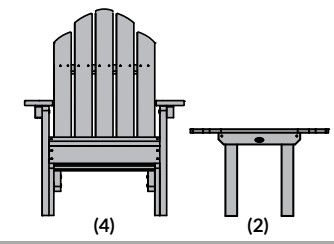

Adirondack 6 Classic Westport Adirondack Chairs, 3 Classic Westport Side Tables & 3 Ottomans