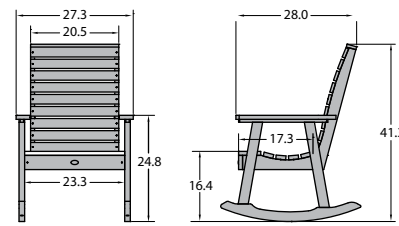

Chairs and Ottomans

Adirondack Classic Westport Garden Chair

Item #AD-CHGC1
Assembled Weight: 33 lbs.

Lehigh Garden Chair

Item #AD-CHGL1
Assembled Weight: 28 lbs.

Weatherly Garden Chair

Item #AD-CHGW1
Assembled Weight: 28 lbs.

Lehigh Rocking Chair

Item #AD-RKCH1
Assembled Weight: 33 lbs.

Weatherly Rocking Chair

Item #AD-RKCH2
Assembled Weight: 33 lbs.

Adirondack Classic Westport Garden Rocking Chair

Item #AD-RKCH3
Assembled Weight: 34 lbs.

Chairs and Ottomans

Adirondack Classic Westport Rocking Chair

Item #AD-ROCCW30
Assembled Weight: 38 lbs.

Adirondack Folding Adirondack Ottoman

Item #AD-OTL1
Assembled Weight: 10 lbs.

Adirondack Barcelona Modern Folding Ottoman

Item #AD-OTL2
Assembled Weight: 9 lbs.