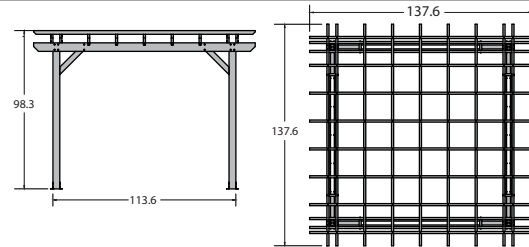

Home & Garden Bodhi 12 x 12 Pergola

Item #AD-PGLA1212
Assembled Weight: 610 lbs.

Home & Garden Stonecroft 31" Shutter (Set of 2)

Item #AD-SHUT1-1331
Assembled Weight: 15 lbs.

Home & Garden Stonecroft 35" Shutter (Set of 2)

Item #AD-SHUT1-1335
Assembled Weight: 16.5 lbs.

Home & Garden Stonecroft 39" Shutter (Set of 2)

Item #AD-SHUT1-1339
Assembled Weight: 18 lbs.

Home and Garden

Home & Garden Stonecroft 43" Shutter (Set of 2)

Item #AD-SHUT1-1343
Assembled Weight: 19.5 lbs.

Home & Garden Stonecroft 47" Shutter (Set of 2)

Item #AD-SHUT1-1347
Assembled Weight: 21 lbs.

Home & Garden Stonecroft 51" Shutter (Set of 2)

Item #AD-SHUT1-1351
Assembled Weight: 23.5 lbs.

Home & Garden Stonecroft 55" Shutter (Set of 2)

Item #AD-SHUT1-1355
Assembled Weight: 25 lbs.

Home & Garden Stonecroft 59" Shutter (Set of 2)

Item #AD-SHUT1-1359
Assembled Weight: 26.5 lbs.

Home & Garden Stonecroft 63" Shutter (Set of 2)

Item #AD-SHUT1-1363
Assembled Weight: 28 lbs.