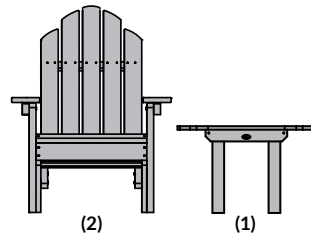

Adirondack 2 Classic Westport Adirondack Chairs with 1 Classic Westport Coffee Table