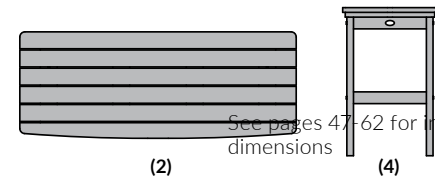

See pages 47-62 for individual product dimensions