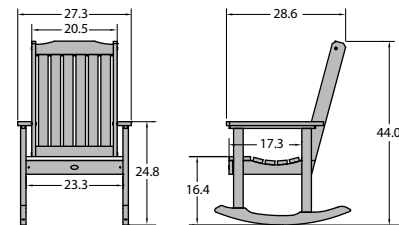

Lehigh Rocking Chair

Item #AD-RKCH1
Assembled Weight: 33 lbs.