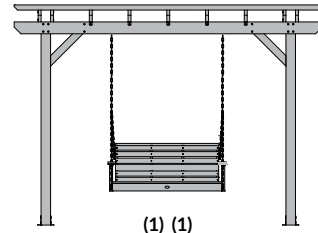

Curated Sets

Lawn & Garden 12'x12' Bodhi Pergola with Lehigh 4ft Swing

Item #AD-KITPGLA121201
Assembled Weight: 648 lbs.

(1) (1)

Lawn & Garden 12'x12' Bodhi Pergola with Weatherly 4ft Swing

Item #AD-KITPGLA121202
Assembled Weight: 648 lbs.

(1) (1)

Lawn & Garden 12'x12' Bodhi Pergola with Classic Westport 4ft Swing

Item #AD-KITPGLA121203
Assembled Weight: 669 lbs.

(1) (1)

Dining Sets

Adirondack Hamilton 7pc Rectangular Dining Set (84 x 42) **D**

Item #AD-ST7HM1CO5AA
Assembled Weight: 314 lbs.

(1)

(6)

Adirondack Hamilton 7pc Rectangular Counter Height Dining Set (84 x 42) **C**

Item #AD-ST7HM2CO5BA
Assembled Weight: 368 lbs.

(1)

(6)

Adirondack Hamilton 5pc Square Dining Set (42 x 42) **D**

Item #AD-DNA44
Assembled Weight: 182 lbs.

(1)

(4)

Adirondack Hamilton 5pc Square Counter Dining Set (42 x 42) **C**

Item #AD-CNA44
Assembled Weight: 220 lbs.

(1)

(4)

Adirondack Hamilton 5pc Round Dining Set (48) **D**

Item #AD-DNA48
Assembled Weight: 191.5 lbs.

(1)

(4)

Adirondack Hamilton 5pc Round Counter Dining Set (48) **C**

Item #AD-CNA48
Assembled Weight: 227 lbs.

(1)

(4)

See pages 47-62 for individual product dimensions

D Dining Height **C** Counter Height **B** Bar Height

See pages 47-50 for individual product dimensions