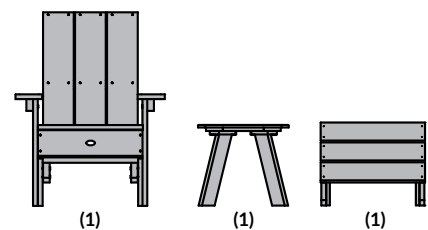

Curated Sets

Adirondack 1 King Hamilton Folding & Reclining Adirondack Chair with 1 Folding Ottoman

Item #AD-KITKING2
Assembled Weight: 57 lbs.

Adirondack Manhattan Beach Adirondack Chair with Folding Adirondack Ottoman

Item #AD-KITADRI1
Assembled Weight: 52 lbs.

Adirondack Manhattan Beach Adirondack Chair with Folding Adirondack Side Table & Ottoman

Item #AD-KITADRI3
Assembled Weight: 59 lbs.

Adirondack 1 Barcelona Modern Adirondack Chair with 1 Folding Ottoman

Item #AD-KITCHRAD02
Assembled Weight: 49 lbs.

Adirondack 1 Barcelona Modern Adirondack Chair with 1 Side Table & 1 Folding Ottoman

Item #AD-KITCHRAD03
Assembled Weight: 60 lbs.

Adirondack 2 Barcelona Modern Adirondack Chairs

Item #AD-KITCHRAD04
Assembled Weight: 80 lbs.

See pages 47-62 for individual product dimensions

Curated Sets

Adirondack 2 Barcelona Modern Adirondack Chairs with 1 Side Table

Item #AD-KITAD01
Assembled Weight: 91 lbs.

Adirondack 2 Barcelona Modern Adirondack Chairs, 1 Double Wide Chair, and 1 Side Table

Item #AD-KITAD02
Assembled Weight: 159 lbs.

Adirondack 2 Barcelona Modern Adirondack Chairs, 1 Double Wide Chair & 1 Coffee Table

Item #AD-KITCHRAD01
Assembled Weight: 164 lbs.

Adirondack Classic Westport Garden Conservation Set

Item #AD-KITBENCW01
Assembled Weight: 144 lbs.

Adirondack 2 Classic Westport Adirondack Rocking Chairs with 1 Classic Westport Side Table

Item #AD-KITROCC1
Assembled Weight: 88 lbs.

Adirondack Classic Westport 4ft Porch Swing with 2 Cup Holders

Item #AD-KITSW1CW01
Assembled Weight: 63 lbs.

See pages 47-62 for individual product dimensions