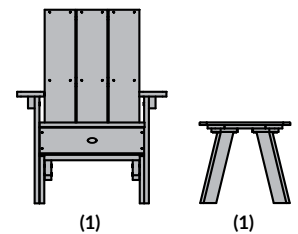

Adirondack 1 Barcelona Modern Adirondack Chair with 1 Side Table & 1 Folding Ottoman