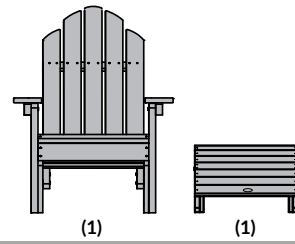

Curated Sets

Adirondack 1 Classic Westport Adirondack Chair with 1 Folding Adirondack Ottoman

Item #AD-KITCLAS3
Assembled Weight: 45 lbs.

Adirondack 2 Classic Westport Adirondack Chairs

Item #AD-KITCLAS10
Assembled Weight: 70 lbs.

Adirondack 2 Classic Westport Adirondack Chairs with 1 Adirondack Folding Side Table

Item #AD-KITCLAS2
Assembled Weight: 77 lbs.

Adirondack 2 Classic Westport Adirondack Chairs with 1 Classic Westport Side Table

Item #AD-KITCLAS5
Assembled Weight: 82 lbs.

Adirondack 2 Classic Westport Adirondack Chairs with 1 Classic Westport Coffee Table

Item #AD-KITCLAS6
Assembled Weight: 88 lbs.

Adirondack 4 Classic Westport Adirondack Chairs with 2 Folding Side Tables

Item #AD-KITCLAS8
Assembled Weight: 154 lbs.

See pages 47-62 for individual product dimensions

Curated Sets

Adirondack 4 Classic Westport Adirondack Chairs with 2 Classic Westport Side Tables

Item #AD-KITCLAS9
Assembled Weight: 164 lbs.

Adirondack 6 Classic Westport Adirondack Chairs, 3 Classic Westport Side Tables & 3 Ottomans

Item #AD-KITCLAS7
Assembled Weight: 261 lbs.

Adirondack 1 Hamilton Folding & Reclining Adirondack Chair with Folding Adirondack Ottoman

Item #AD-KITCHL1
Assembled Weight: 44 lbs.

Adirondack 2 Hamilton Folding and Reclining Adirondack Chairs

Item #AD-KITCHL6
Assembled Weight: 68 lbs.

Adirondack 2 Hamilton Folding & Reclining Adirondack Chairs, 2 Folding Ottomans, 1 Folding Side Table

Item #AD-KITCHL2
Assembled Weight: 95 lbs.

Adirondack 2 Hamilton Deck Chairs with 1 Folding Side Table

Item #AD-KITCHDA1
Assembled Weight: 63 lbs.

See pages 47-62 for individual product dimensions