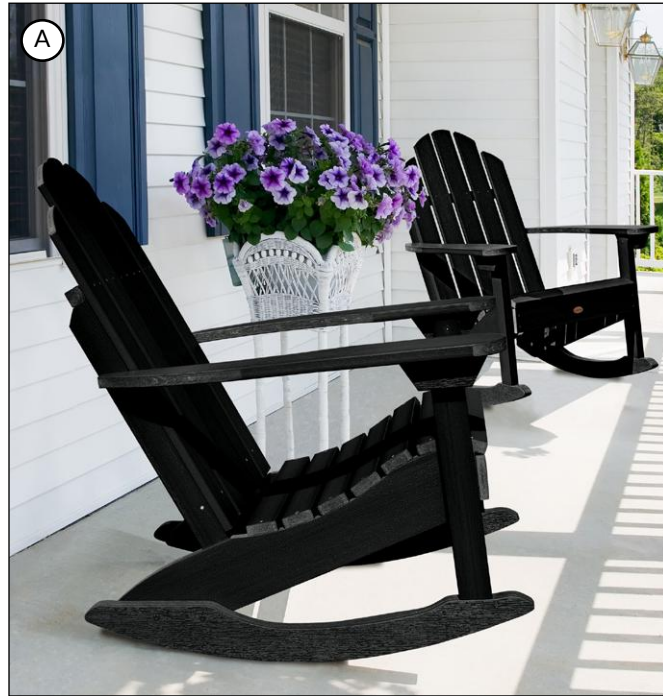

# The Adirondack Collection

**Color Options (see p.63)**

See pp.34-62 for individual product specifications.

- A) Classic Westport Rocking Chair (shown in Black)
- B) Classic Westport Adirondack Chair (shown in Coastal Teak)
- C) Classic Westport Coffee Table (shown in Coastal Teak)
- D) Classic Westport Side Table (shown in Black)
- E) Classic Westport Porch Swing, 4ft (shown in Black)
- F) Classic Westport Garden Bench, 4ft (shown in Coastal Teak)