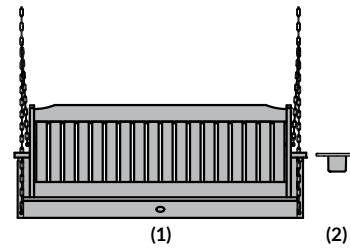

Curated Sets

Lehigh 5ft Porch Swing with 2 Cup Holders

Item #AD-KITPORL101
Assembled Weight: 48 lbs.

Lehigh 4ft Porch Swing with 2 Cup Holders

Item #AD-KITPORL202
Assembled Weight: 42 lbs.

Lehigh 6pc Counter Height Balcony Set

Item #AD-KITBALC101
Assembled Weight: 184 lbs.

Lehigh 6pc Bar Height Balcony Set

Item #AD-KITBALC201
Assembled Weight: 202 lbs.

See pages 47-62 for individual product dimensions

Weatherly 5ft Porch Swing with 2 Cup Holders

Item #AD-KITPORW101
Assembled Weight: 48 lbs.

Weatherly 4ft Porch Swing with 2 Cup Holders

Item #AD-KITPORW202
Assembled Weight: 42 lbs.

See pages 47-62 for individual product dimensions

Curated Sets

Lawn & Garden 10'x10' Bodhi Pergola with Lehigh 4ft Swing

Item #AD-KITPGLA101001
Assembled Weight: 488 lbs.

Lawn & Garden 10'x10' Bodhi Pergola with Weatherly 4ft Swing

Item #AD-KITPGLA101002
Assembled Weight: 488 lbs.

Lawn & Garden 10'x10' Bodhi Pergola with Classic Westport 4ft Swing

Item #AD-KITPGLA101003
Assembled Weight: 509 lbs.

Lawn & Garden 10'x12' Bodhi Pergola with Lehigh 4ft Swing

Item #AD-KITPGLA101201
Assembled Weight: 568 lbs.

Lawn & Garden 10'x12' Bodhi Pergola with Weatherly 4ft Swing

Item #AD-KITPGLA101202
Assembled Weight: 568 lbs.

Lawn & Garden 10'x12' Bodhi Pergola with Classic Westport 4ft Swing

Item #AD-KITPGLA101203
Assembled Weight: 589 lbs.

See pages 47-62 for individual product dimensions