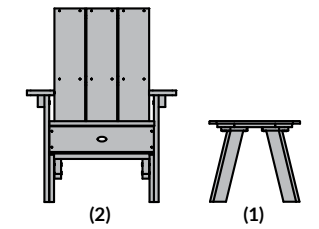

Adirondack 2 Barcelona Modern Adirondack Chairs, 1 Double Wide Chair, and 1 Side Table