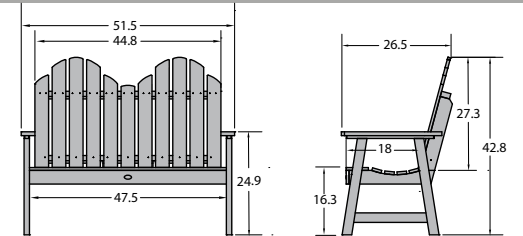

Item #AD-BEN-CW1
Assembled Weight: 60 lbs.