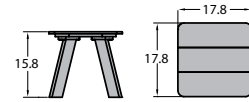

Item #AD-TBLAD01
Assembled Weight: 11 lbs.