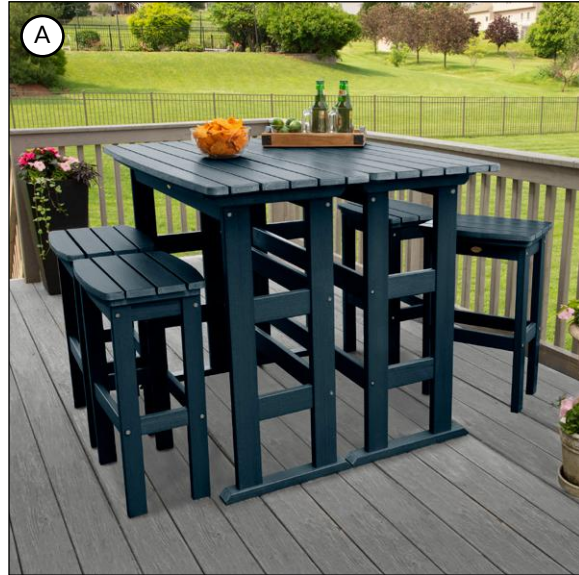

### Color Options (see p.63)

See pp.34-62 for individual product specifications.

- A) Lehigh 6pc Bar Height Balcony Set (shown in Federal Blue)
- B) Manhattan Beach Adirondack Chair and Folding Ottoman (shown in White)
- C) Classic Westport Adirondack Chair with Folding Ottoman (shown in White)
- D) Barcelona Modern Adirondack 4-Piece Set (shown in Federal Blue)
- E) 10' x 12' Bodhi Pergola with 4' Weatherly Porch Swing (shown in Black)