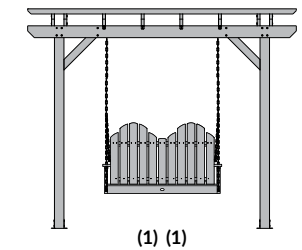

Curated Sets

Lehigh 5ft Porch Swing with 2 Cup Holders

Item #AD-KITPORL101
Assembled Weight: 48 lbs.

Lehigh 4ft Porch Swing with 2 Cup Holders

Item #AD-KITPORL202
Assembled Weight: 42 lbs.

Lehigh 6pc Counter Height Balcony Set

Item #AD-KITBALC101
Assembled Weight: 184 lbs.

Lehigh 6pc Bar Height Balcony Set

Item #AD-KITBALC201
Assembled Weight: 202 lbs.

See pages 47-62 for individual product dimensions

Weatherly 5ft Porch Swing with 2 Cup Holders

Item #AD-KITPORW101
Assembled Weight: 48 lbs.

Weatherly 4ft Porch Swing with 2 Cup Holders

Item #AD-KITPORW202
Assembled Weight: 42 lbs.

See pages 47-62 for individual product dimensions

Curated Sets

Lawn & Garden 10'x10' Bodhi Pergola with Lehigh 4ft Swing

Item #AD-KITPGLA101001
Assembled Weight: 488 lbs.

Lawn & Garden 10'x10' Bodhi Pergola with Weatherly 4ft Swing

Item #AD-KITPGLA101002
Assembled Weight: 488 lbs.

Lawn & Garden 10'x10' Bodhi Pergola with Classic Westport 4ft Swing

Item #AD-KITPGLA101003
Assembled Weight: 509 lbs.

Lawn & Garden 10'x12' Bodhi Pergola with Lehigh 4ft Swing

Item #AD-KITPGLA101201
Assembled Weight: 568 lbs.

Lawn & Garden 10'x12' Bodhi Pergola with Weatherly 4ft Swing

Item #AD-KITPGLA101202
Assembled Weight: 568 lbs.

Lawn & Garden 10'x12' Bodhi Pergola with Classic Westport 4ft Swing

Item #AD-KITPGLA101203
Assembled Weight: 589 lbs.

See pages 47-62 for individual product dimensions