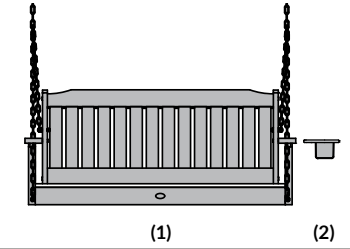

Curated Sets

Lehigh 5ft Porch Swing with 2 Cup Holders

Item #AD-KITPORL101
Assembled Weight: 48 lbs.

Lehigh 4ft Porch Swing with 2 Cup Holders

Item #AD-KITPORL202
Assembled Weight: 42 lbs.

Lehigh 6pc Counter Height Balcony Set

Item #AD-KITBALC101
Assembled Weight: 184 lbs.

Lehigh 6pc Bar Height Balcony Set

Item #AD-KITBALC201
Assembled Weight: 202 lbs.

See pages 47-62 for individual product dimensions

Weatherly 5ft Porch Swing with 2 Cup Holders

Item #AD-KITPORW101
Assembled Weight: 48 lbs.

Weatherly 4ft Porch Swing with 2 Cup Holders

Item #AD-KITPORW202
Assembled Weight: 42 lbs.

See pages 47-62 for individual product dimensions

Curated Sets

Lawn & Garden 10'x10' Bodhi Pergola with Lehigh 4ft Swing

Item #AD-KITPGLA101001
Assembled Weight: 488 lbs.

Lawn & Garden 10'x10' Bodhi Pergola with Weatherly 4ft Swing

Item #AD-KITPGLA101002
Assembled Weight: 488 lbs.

Lawn & Garden 10'x10' Bodhi Pergola with Classic Westport 4ft Swing

Item #AD-KITPGLA101003
Assembled Weight: 509 lbs.

Lawn & Garden 10'x12' Bodhi Pergola with Lehigh 4ft Swing

Item #AD-KITPGLA101201
Assembled Weight: 568 lbs.

Lawn & Garden 10'x12' Bodhi Pergola with Weatherly 4ft Swing

Item #AD-KITPGLA101202
Assembled Weight: 568 lbs.

Lawn & Garden 10'x12' Bodhi Pergola with Classic Westport 4ft Swing

Item #AD-KITPGLA101203
Assembled Weight: 589 lbs.

See pages 47-62 for individual product dimensions