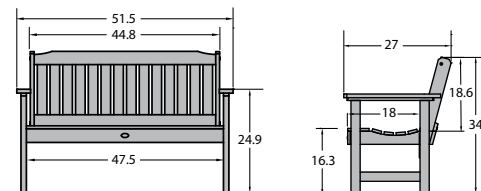

Weatherly Picnic Bench 4ft

Item #AD-BENN4  
Assembled Weight: 27 lbs.

Lehigh Garden Bench 5ft

Item #AD-BENW1  
Assembled Weight: 50 lbs.

Lehigh Garden Bench 4ft

Item #AD-BENW2  
Assembled Weight: 45 lbs.