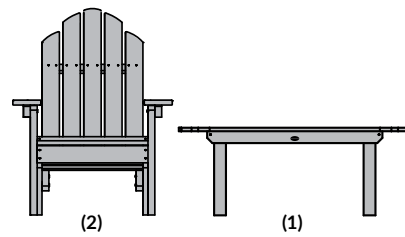

Adirondack 4 Classic Westport Adirondack Chairs with 2 Folding Side Tables

Item #AD-KITCLAS8
Assembled Weight: 154 lbs.