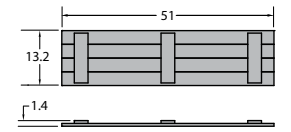

Home and Garden

Home & Garden Bodhi 10 x 10 Pergola

Item #AD-PGLA1010
Assembled Weight: 450 lbs.

Home & Garden Bodhi 10 x 12 Pergola

Item #AD-PGLA1012
Assembled Weight: 530 lbs.

Home & Garden Bodhi 12 x 12 Pergola

Item #AD-PGLA1212
Assembled Weight: 610 lbs.

Home & Garden Stonecroft 31" Shutter (Set of 2)

Item #AD-SHUT1-1331
Assembled Weight: 15 lbs.

Home & Garden Stonecroft 35" Shutter (Set of 2)

Item #AD-SHUT1-1335
Assembled Weight: 16.5 lbs.

Home & Garden Stonecroft 39" Shutter (Set of 2)

Item #AD-SHUT1-1339
Assembled Weight: 18 lbs.

Home and Garden

Home & Garden Stonecroft 43" Shutter (Set of 2)

Item #AD-SHUT1-1343
Assembled Weight: 19.5 lbs.

Home & Garden Stonecroft 47" Shutter (Set of 2)

Item #AD-SHUT1-1347
Assembled Weight: 21 lbs.

Home & Garden Stonecroft 51" Shutter (Set of 2)

Item #AD-SHUT1-1351
Assembled Weight: 23.5 lbs.

Home & Garden Stonecroft 55" Shutter (Set of 2)

Item #AD-SHUT1-1355
Assembled Weight: 25 lbs.

Home & Garden Stonecroft 59" Shutter (Set of 2)

Item #AD-SHUT1-1359
Assembled Weight: 26.5 lbs.

Home & Garden Stonecroft 63" Shutter (Set of 2)

Item #AD-SHUT1-1363
Assembled Weight: 28 lbs.