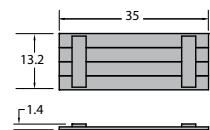

Home and Garden

Home & Garden Bodhi 10 x 10 Pergola

Item #AD-PGLA1010
Assembled Weight: 450 lbs.

Home & Garden Bodhi 10 x 12 Pergola

Item #AD-PGLA1012
Assembled Weight: 530 lbs.

Home & Garden Bodhi 12 x 12 Pergola

Item #AD-PGLA1212
Assembled Weight: 610 lbs.

Home & Garden Stonecroft 31" Shutter (Set of 2)

Item #AD-SHUT1-1331
Assembled Weight: 15 lbs.

Home & Garden Stonecroft 35" Shutter (Set of 2)

Item #AD-SHUT1-1335
Assembled Weight: 16.5 lbs.

Home & Garden Stonecroft 39" Shutter (Set of 2)

Item #AD-SHUT1-1339
Assembled Weight: 18 lbs.

Home and Garden

Home & Garden Stonecroft 43" Shutter (Set of 2)

Item #AD-SHUT1-1343
Assembled Weight: 19.5 lbs.

Home & Garden Stonecroft 47" Shutter (Set of 2)

Item #AD-SHUT1-1347
Assembled Weight: 21 lbs.

Home & Garden Stonecroft 51" Shutter (Set of 2)

Item #AD-SHUT1-1351
Assembled Weight: 23.5 lbs.

Home & Garden Stonecroft 55" Shutter (Set of 2)

Item #AD-SHUT1-1355
Assembled Weight: 25 lbs.

Home & Garden Stonecroft 59" Shutter (Set of 2)

Item #AD-SHUT1-1359
Assembled Weight: 26.5 lbs.

Home & Garden Stonecroft 63" Shutter (Set of 2)

Item #AD-SHUT1-1363
Assembled Weight: 28 lbs.