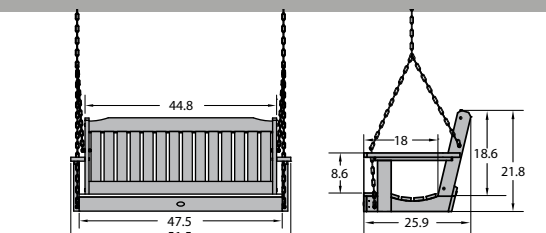

Item #AD-PORL2
Assembled Weight: 38 lbs.