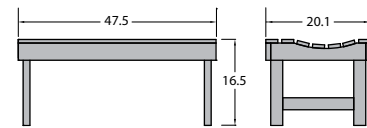

# Benches and Swings

Lehigh Picnic Bench 5ft

Item #AD-BENN1  
Assembled Weight: 31 lbs.

Lehigh Picnic Bench 4ft

Item #AD-BENN2  
Assembled Weight: 27 lbs.

Weatherly Picnic Bench 5ft

Item #AD-BENN3  
Assembled Weight: 31 lbs.