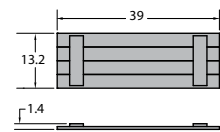

Home and Garden

Home & Garden Bodhi 10 x 10 Pergola

Item #AD-PGLA1010
Assembled Weight: 450 lbs.

Home & Garden Bodhi 10 x 12 Pergola

Item #AD-PGLA1012
Assembled Weight: 530 lbs.

Home & Garden Bodhi 12 x 12 Pergola

Item #AD-PGLA1212
Assembled Weight: 610 lbs.

Home & Garden Stonecroft 31" Shutter (Set of 2)

Item #AD-SHUT1-1331
Assembled Weight: 15 lbs.

Home & Garden Stonecroft 35" Shutter (Set of 2)

Item #AD-SHUT1-1335
Assembled Weight: 16.5 lbs.

Home & Garden Stonecroft 39" Shutter (Set of 2)

Item #AD-SHUT1-1339
Assembled Weight: 18 lbs.

Home and Garden

Home & Garden Stonecroft 43" Shutter (Set of 2)

Item #AD-SHUT1-1343
Assembled Weight: 19.5 lbs.

Home & Garden Stonecroft 47" Shutter (Set of 2)

Item #AD-SHUT1-1347
Assembled Weight: 21 lbs.

Home & Garden Stonecroft 51" Shutter (Set of 2)

Item #AD-SHUT1-1351
Assembled Weight: 23.5 lbs.

Home & Garden Stonecroft 55" Shutter (Set of 2)

Item #AD-SHUT1-1355
Assembled Weight: 25 lbs.

Home & Garden Stonecroft 59" Shutter (Set of 2)

Item #AD-SHUT1-1359
Assembled Weight: 26.5 lbs.

Home & Garden Stonecroft 63" Shutter (Set of 2)

Item #AD-SHUT1-1363
Assembled Weight: 28 lbs.