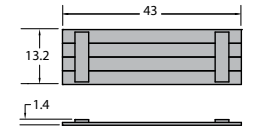

Home and Garden

Home & Garden Bodhi 10 x 10 Pergola

Item #AD-PGLA1010
Assembled Weight: 450 lbs.

Home & Garden Bodhi 10 x 12 Pergola

Item #AD-PGLA1012
Assembled Weight: 530 lbs.

Home & Garden Bodhi 12 x 12 Pergola

Item #AD-PGLA1212
Assembled Weight: 610 lbs.

Home & Garden Stonecroft 31" Shutter (Set of 2)

Item #AD-SHUT1-1331
Assembled Weight: 15 lbs.

Home & Garden Stonecroft 35" Shutter (Set of 2)

Item #AD-SHUT1-1335
Assembled Weight: 16.5 lbs.

Home & Garden Stonecroft 39" Shutter (Set of 2)

Item #AD-SHUT1-1339
Assembled Weight: 18 lbs.

Home and Garden

Home & Garden Stonecroft 43" Shutter (Set of 2)

Item #AD-SHUT1-1343
Assembled Weight: 19.5 lbs.

Home & Garden Stonecroft 47" Shutter (Set of 2)

Item #AD-SHUT1-1347
Assembled Weight: 21 lbs.

Home & Garden Stonecroft 51" Shutter (Set of 2)

Item #AD-SHUT1-1351
Assembled Weight: 23.5 lbs.

Home & Garden Stonecroft 55" Shutter (Set of 2)

Item #AD-SHUT1-1355
Assembled Weight: 25 lbs.

Home & Garden Stonecroft 59" Shutter (Set of 2)

Item #AD-SHUT1-1359
Assembled Weight: 26.5 lbs.

Home & Garden Stonecroft 63" Shutter (Set of 2)

Item #AD-SHUT1-1363
Assembled Weight: 28 lbs.