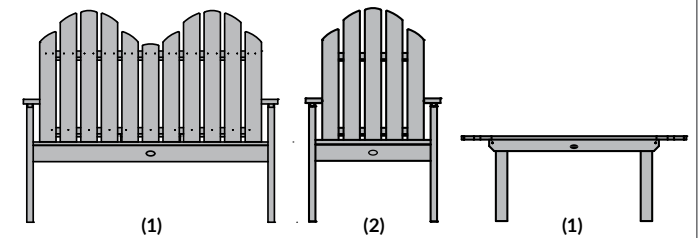

Adirondack 2 Classic Westport Adirondack Rocking Chairs with 1 Classic Westport Side Table

Item #AD-KITROCC1
Assembled Weight: 88 lbs.