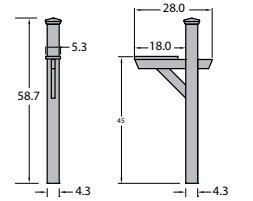

Item #AD-MLBX1
Assembled Weight: 24 lbs.