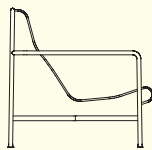

PALISSADE PARK DINING BENCH
IN | ADD-ON | NOT FREESTANDING
W159 x D79 x H80/45 cm

PALISSADE PARK DINING BENCH
IN/IN | STARTER SET | SET OF 2
W295,5 x D107 x H80/45 cm

PALISSADE PARK DINING BENCH
IN/OUT | STARTER SET | SET OF 2
W283 x D145 x H80/45 cm

PALISSADE DINING ARMCHAIR
W63 x D66 x H80/45 cm

PALISSADE LOUNGE CHAIR HIGH
W73 x D92 x H88/38 cm

PALISSADE LOUNGE CHAIR LOW
W73 x D81 x H70/38 cm

PALISSADE ARMCHAIR
W51 x D56 x H80/45 cm

PALISSADE CHAIR
W47 x D56 x H80/45 cm