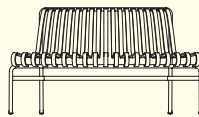

PALISSADE PARK DINING BENCH
OUT | ADD-ON | NOT FREESTANDING
W146 x D81 x H80/45 cm