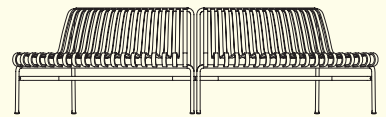

Terrazzo Table Round | Anthracite

Terrazzo Table Square | Sky grey

Dimensions

BALCONY CHAIR
W44,5 x D51,5 x H79/46 cm

BALCONY ARMCHAIR
W51,5 x D51,5 x H79/46 cm

BALCONY LOUNGE CHAIR
W55 x D69,5 x H72/39 cm

BALCONY LOUNGE ARMCHAIR
W63 x D69,5 x H72/39 cm

BALCONY BALCONY LOW TABLE
W50 x D51,5 x H39 cm

BALCONY BENCH
W119,5 x D35 x H46 cm

BALCONY BENCH
W165,5 x D35 x H46 cm

BALCONY TABLE
W75 x D76 x H74 cm

BALCONY TABLE
W144 x D76 x H74 cm

BALCONY TABLE
W190 x D87 x H74 cm

PALISSADE PARK DINING BENCH
W218 x D89,5 x H45/45 cm

PALISSADE PARK DINING BENCH
OUT | ADD-ON | NOT FREESTANDING
W146 x D81 x H80/45 cm

PALISSADE PARK DINING BENCH
OUT/OUT | STARTER SET | SET OF 2
W275 x D107,5 x H80/45 cm