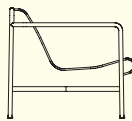

PALISSADE PARK DINING BENCH
IN | ADD-ON | NOT FREESTANDING
W159 x D79 x H80/45 cm

PALISSADE PARK DINING BENCH
IN/IN | STARTER SET | SET OF 2
W295,5 x D107 x H80/45 cm

PALISSADE PARK DINING BENCH
IN/OUT | STARTER SET | SET OF 2
W283 x D145 x H80/45 cm

PALISSADE DINING ARMCHAIR
W63 x D66 x H80/45 cm

PALISSADE LOUNGE CHAIR HIGH
W73 x D92 x H88/38 cm

PALISSADE LOUNGE CHAIR LOW
W73 x D81 x H70/38 cm

PALISSADE ARMCHAIR
W51 x D56 x H80/45 cm

PALISSADE CHAIR
W47 x D56 x H80/45 cm