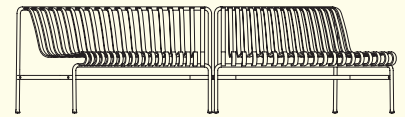

BALCONY LOUNGE ARMCHAIR
W63 x D69,5 x H72/39 cm

BALCONY BALCONY LOW TABLE
W50 x D51,5 x H39 cm

BALCONY BENCH
W119,5 x D35 x H46 cm

BALCONY BENCH
W165,5 x D35 x H46 cm

BALCONY TABLE
W75 x D76 x H74 cm

BALCONY TABLE
W144 x D76 x H74 cm

BALCONY TABLE
W190 x D87 x H74 cm

PALISSADE PARK DINING BENCH
W218 x D89,5 x H45/45 cm

PALISSADE PARK DINING BENCH
OUT | ADD-ON | NOT FREESTANDING
W146 x D81 x H80/45 cm

PALISSADE PARK DINING BENCH
OUT/OUT | STARTER SET | SET OF 2
W275 x D107,5 x H80/45 cm

PALISSADE PARK DINING BENCH
IN | ADD-ON | NOT FREESTANDING
W159 x D79 x H80/45 cm

PALISSADE PARK DINING BENCH
IN/IN | STARTER SET | SET OF 2
W295,5 x D107 x H80/45 cm

PALISSADE PARK DINING BENCH
IN/OUT | STARTER SET | SET OF 2
W283 x D145 x H80/45 cm