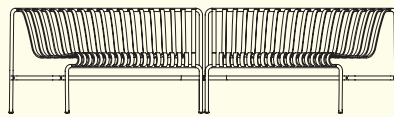

BALCONY TABLE
W190 x D87 x H74 cm

PALISSADE PARK DINING BENCH
W218 x D89,5 x H45/45 cm

PALISSADE PARK DINING BENCH
OUT | ADD-ON | NOT FREESTANDING
W146 x D81 x H80/45 cm

PALISSADE PARK DINING BENCH
OUT/OUT | STARTER SET | SET OF 2
W275 x D107,5 x H80/45 cm

PALISSADE PARK DINING BENCH
IN | ADD-ON | NOT FREESTANDING
W159 x D79 x H80/45 cm

PALISSADE PARK DINING BENCH
IN/IN | STARTER SET | SET OF 2
W295,5 x D107 x H80/45 cm

PALISSADE PARK DINING BENCH
IN/OUT | STARTER SET | SET OF 2
W283 x D145 x H80/45 cm