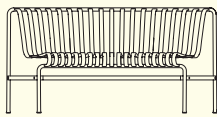

BALCONY LOUNGE ARMCHAIR
W63 x D69,5 x H72/39 cm

BALCONY BALCONY LOW TABLE
W50 x D51,5 x H39 cm

BALCONY BENCH
W119,5 x D35 x H46 cm

BALCONY BENCH
W165,5 x D35 x H46 cm

BALCONY TABLE
W75 x D76 x H74 cm

BALCONY TABLE
W144 x D76 x H74 cm

BALCONY TABLE
W190 x D87 x H74 cm

PALISSADE PARK DINING BENCH
W218 x D89,5 x H45/45 cm

PALISSADE PARK DINING BENCH
OUT | ADD-ON | NOT FREESTANDING
W146 x D81 x H80/45 cm

PALISSADE PARK DINING BENCH
OUT/OUT | STARTER SET | SET OF 2
W275 x D107,5 x H80/45 cm

PALISSADE PARK DINING BENCH
IN | ADD-ON | NOT FREESTANDING
W159 x D79 x H80/45 cm

PALISSADE PARK DINING BENCH
IN/IN | STARTER SET | SET OF 2
W295,5 x D107 x H80/45 cm

PALISSADE PARK DINING BENCH
IN/OUT | STARTER SET | SET OF 2
W283 x D145 x H80/45 cm