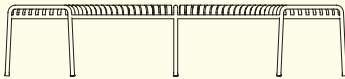

PALISSADE PARK DINING BENCH
W218 x D89,5 x H45/45 cm