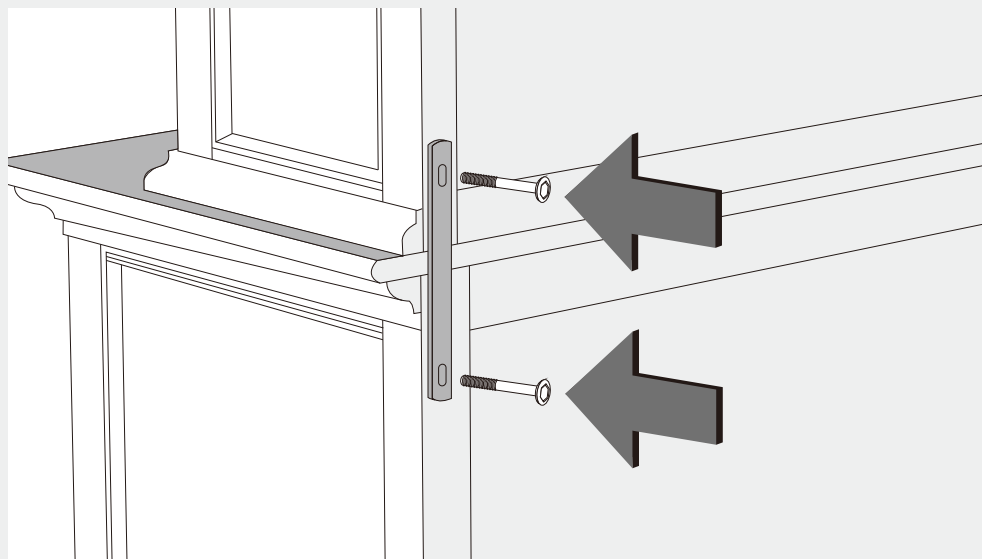

# BCA600 - Library Hutch Unit with Basket Set Assembly Instructions

X 1

X 2

X 1

X 4

X 1

## WARNING

Do not use this product before installing hardware as instructed  
During assembly tighten screws by hand. Once all screws are in place use the tool to tighten until secure

novasolo.com