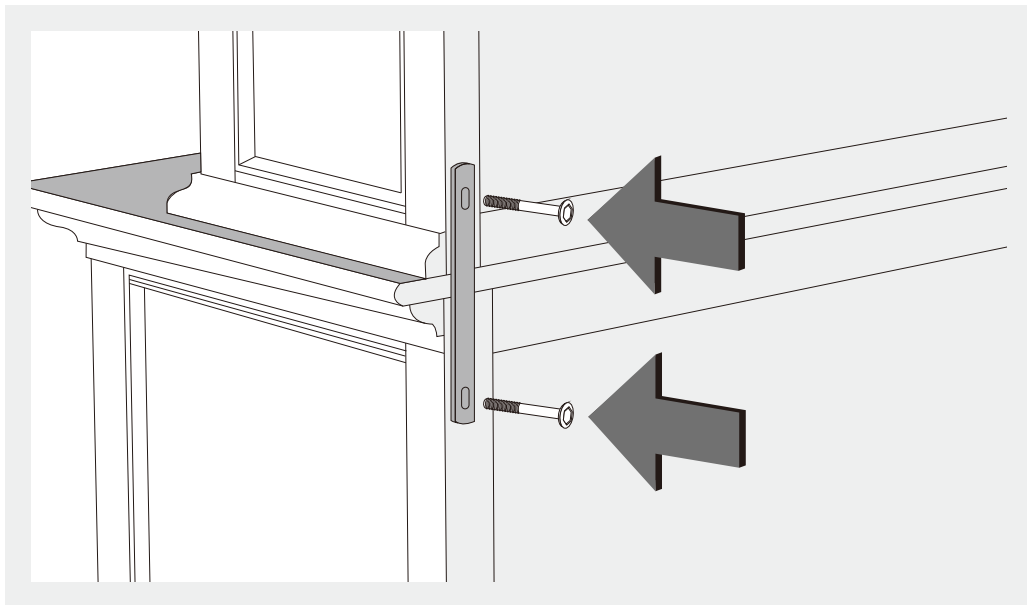

# BCA594 - Glass Display Hutch Unit Assembly Instructions

## WARNING

Do not use this product before installing hardware as instructed  
During assembly tighten screws by hand. Once all screws are in place use the tool to tighten until secure

novasolo.com