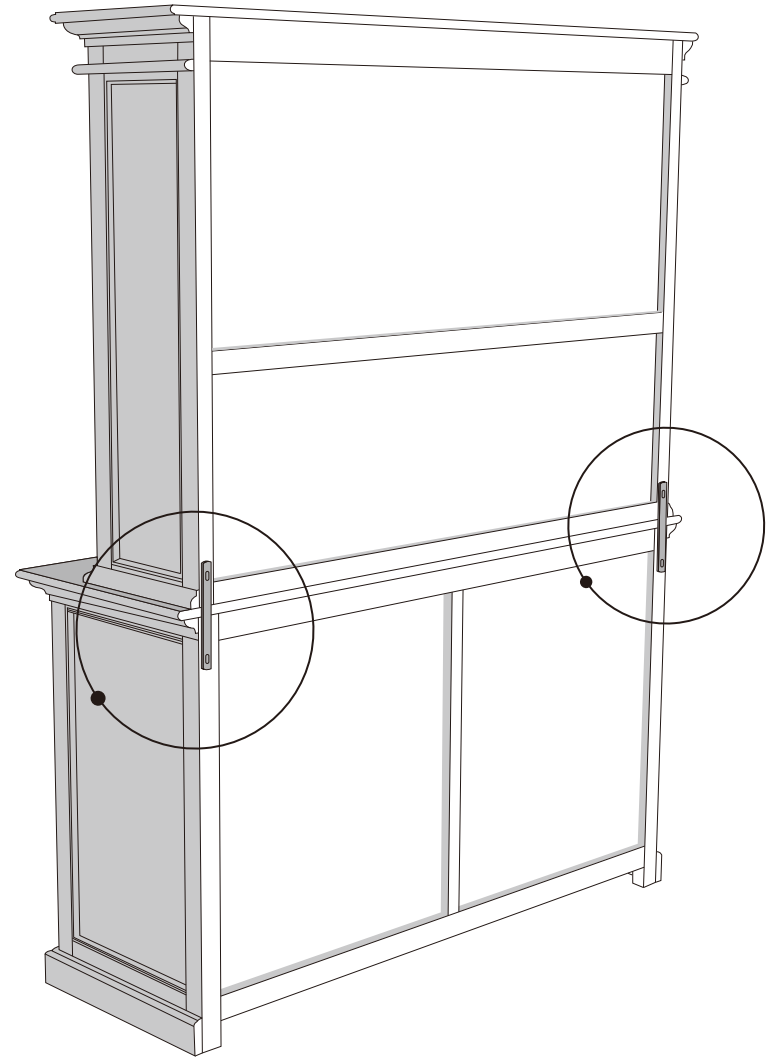

# BCA594 - Glass Display Hutch Unit Assembly Instructions