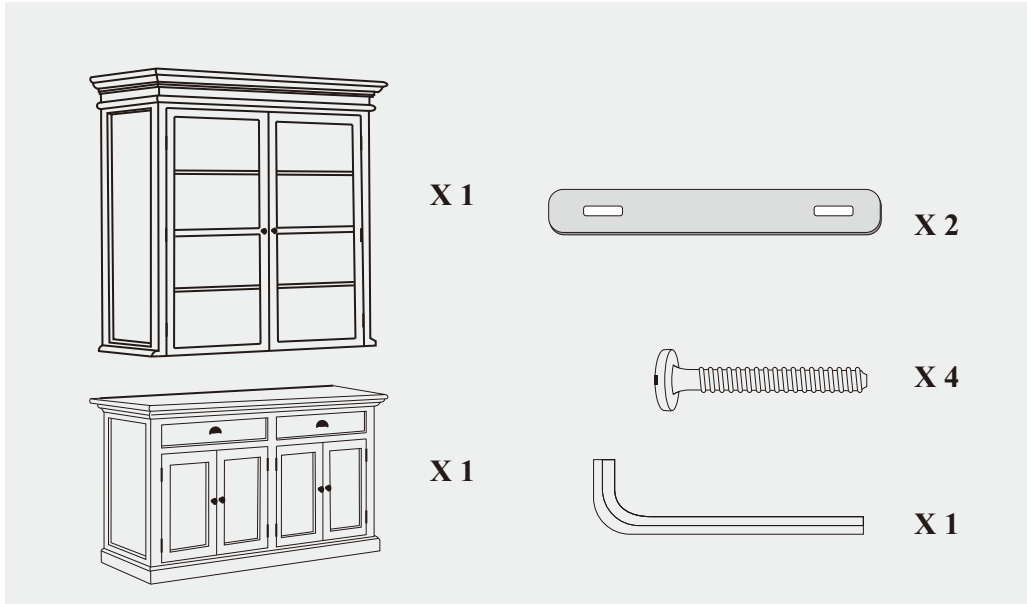

# BCA594 - Glass Display Hutch Unit Assembly Instructions

## WARNING

Do not use this product before installing hardware as instructed  
During assembly tighten screws by hand. Once all screws are in place use the tool to tighten until secure

novasolo.com