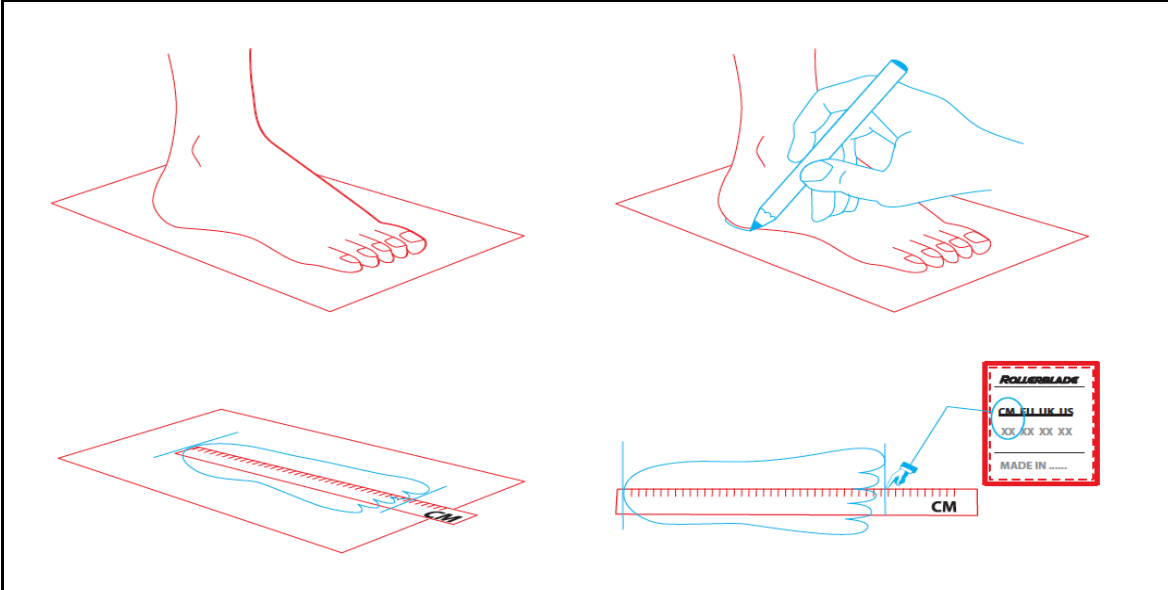

SIZING

MEASURE YOUR FEET

SIZE CONVERSION

Rollerblade skates size is always measured according to the Mondo Point scale (calculated in centimeters). Please refer to our size conversion chart in order to find the equivalent in your respective sizing scale.

SIZE CONVERSION CHART

MONDO POINT/CM	15	16	17	17,5	18,5	19,5	20	20,5	21	21,5	22	22,5	23	23,5	24	24,5	25	25,5	26	26,5	27	27,5	28	28,5	29	29,5	30	30,5	31	31,5	32	32,5	33	33,5	34	34,5	35	35,5					
EUROPEAN	25	26	27	28	29	30,5	31	32	33	34	35	36	37	38	38,5	39	40	41	42	42,5	43	44	45	46	47	47,5	48	48,5	49	50	50,5	51	51,5	52									
U.K.							1	2	3	3,5	4	4,5	5	5,5	6	6,5	7	7,5	8	8,5	9	9,5	10	10,5	11	11,5	12	12,5	13	13,5	14	14,5	15	15,5	16	16,5							
USA WOMEN'S											5	5,5	6	6,5	7	7,5	8	8,5	9	9,5	10	10,5																					
USA MEN'S	8J	9J	10J	11J	12J	13,5J	1	2	3	4	4,5	5	5,5	6	6,5	7	7,5	8	8,5	9	9,5	10	10,5	11	11,5	12	12,5	13	13,5	14	14,5	15	15,5	16	16,5	17	17,5						

FIT

For our TWISTER EDGE skates, we recommend our customers to buy an half size bigger than the other Rollerblade skates in order to enjoy a perfect fit. For our TWISTER and MAXXUM skates, we recommend our customers to buy a full size bigger than the other Rollerblade skates in order to enjoy a perfect fit.

KIDS SKATES SIZING

All our kids skates feature a 4 sizes expandable shell. You must refer to the information written on the box to know the size range. To enlarge the skate, press the button and slide the toe box forward.