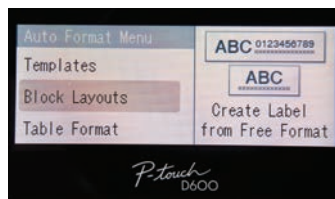

## PT-D600 Professional PC-Connectable Labelling Machine

Desktop labelling machine with PC connection, label design software and colour screen.

- Large colour graphic display with backlight
- Wide PC style keyboard
- Automatic label cutter
- Built-in editable label designs for common labelling applications
- Prints 3.5, 6, 9, 12, 18 and 24mm labels

# PT-D600

The P-touch D600 creates durable fade-proof labels by using the easy-to-use integrated labelling functions, or directly from your PC or Mac thanks to the fully-featured P-touch Editor label design software.

A large colour LCD display with label preview function, and a wide PC-style keyboard make it easy to quickly produce your labels in various colour and size combinations.

Automatic label cutter

Print labels from your PC or Mac