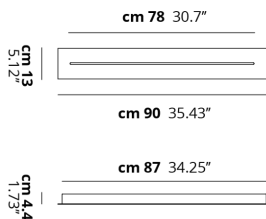

FRAME	DIFFUSOR	LED COLOUR	CODE
Matte White 9010	None	Optionally	154029