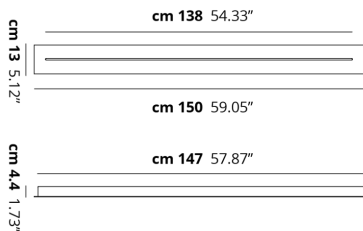

FRAME	DIFFUSOR	LED COLOUR	CODE
Matte White 9010	None	Optionally	154030