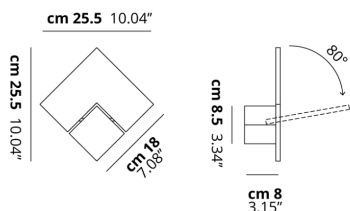

PUZZLE TWIST

FEATURES

- Frame:** Metal
- Diffusor:** None
- Dimmable:** Yes
- Dimmer:** Not Included
- Bulb:** Included

BULB

LED 2700K 1 x 18W | 1700 lm

or

LED 3000K 1 x 18W | 1800 lm

SPECIFICATION SHEET

CERTIFICATION

PHOTOMETRIC CURVE

FRAME	DIFFUSOR	LED COLOUR	CODE
<input type="radio"/> Matte White 9016	None	2700K	146009
<input type="radio"/> Matte White 9016	None	3000K	146010