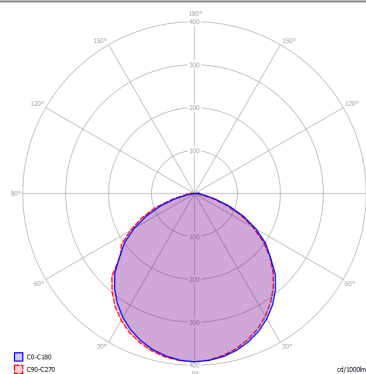

PUZZLE TWIST

FEATURES

- Frame:** Metal
- Diffusor:** None
- Dimmable:** Yes
- Dimmer:** Not Included
- Bulb:** Included

BULB

LED 2700K 1 x 18W | 1700 lm

or

LED 3000K 1 x 18W | 1800 lm

SPECIFICATION SHEET

CERTIFICATION

PHOTOMETRIC CURVE

FRAME	DIFFUSOR	LED COLOUR	CODE
<input type="radio"/> Matte White 9016	None	2700K	146009
<input type="radio"/> Matte White 9016	None	3000K	146010