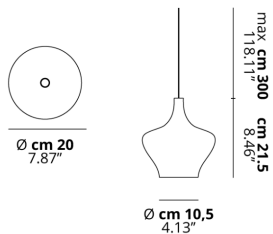

NOSTALGIA

Medium

FEATURES

- Frame:** Metal
- Diffusor:** Blown Glass
- Dimmable:** No
- Dimmer:** Not Included
- Bulb:** Included

BULB

LED 2700K 1 x 9W | 900 lm

CERTIFICATION

SPECIFICATION SHEET

PHOTOMETRIC CURVE

FRAME	DIFFUSOR	LED COLOUR	CODE
Chrome	Chrome	2700K	154006
Chrome	Crystal	2700K	154005
Chrome	Gold	2700K	154007
Chrome	Rose Gold	2700K	154008