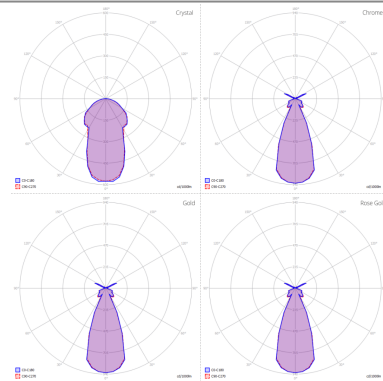

NOSTALGIA

Medium

FEATURES

- Frame:** Metal
- Diffusor:** Blown Glass
- Dimmable:** No
- Dimmer:** Not Included
- Bulb:** Included

BULB

LED 2700K 1 x 9W | 900 lm

CERTIFICATION

SPECIFICATION SHEET

PHOTOMETRIC CURVE

FRAME	DIFFUSOR	LED COLOUR	CODE
Chrome	Chrome	2700K	154006
Chrome	Crystal	2700K	154005
Chrome	Gold	2700K	154007
Chrome	Rose Gold	2700K	154008