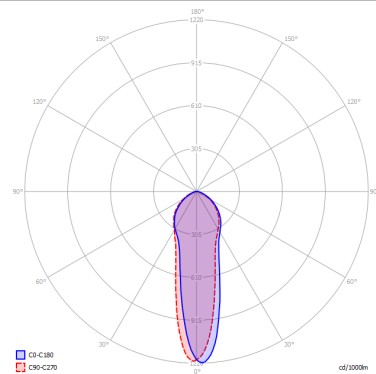

SPECIFICATION SHEET

CERTIFICATION

PHOTOMETRIC CURVE