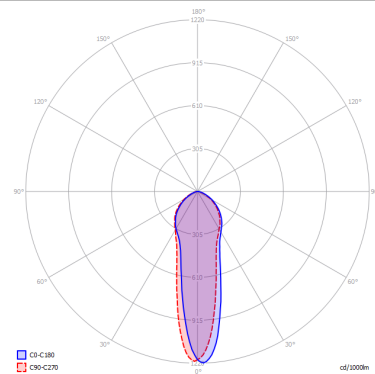

A-TUBE

Mini

FEATURES

- Frame:** Metal
- Diffusor:** None
- Dimmable:** Yes
- Dimmer:** Not Included
- Bulb:** Not Included

BULB

-  **GU10 Par16** 1 x max 40W eco
- or _____
-  **GU10 Par16 LED** 1 x max available

SPECIFICATION SHEET

CERTIFICATION

PHOTOMETRIC CURVE

FRAME	DIFFUSOR	LED COLOUR	CODE
 Coppery Bronze	None	Optionally	096023
 Matte Black	None	Optionally	096030
 Matte White 9010	None	Optionally	096015