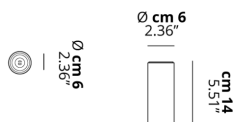

A-TUBE

Mini

FEATURES

- Frame:** Metal
- Diffusor:** None
- Dimmable:** Yes
- Dimmer:** Not Included
- Bulb:** Not Included

BULB

-  **GU10 Par16** 1 x max 40W eco
- or _____
-  **GU10 Par16 LED** 1 x max available

SPECIFICATION SHEET

CERTIFICATION

PHOTOMETRIC CURVE

FRAME	DIFFUSOR	LED COLOUR	CODE
 Coppery Bronze	None	Optionally	096023
 Matte Black	None	Optionally	096030
 Matte White 9010	None	Optionally	096015