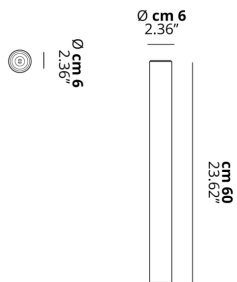

A-TUBE

Medium

FEATURES

- Frame:** Metal
- Diffusor:** None
- Dimmable:** Yes
- Dimmer:** Not Included
- Bulb:** Not Included

BULB

-  **GU10 Par16** 1 x max 40W eco
- or _____
-  **GU10 Par16 LED** 1 x max available

SPECIFICATION SHEET

CERTIFICATION

PHOTOMETRIC CURVE

FRAME	DIFFUSOR	LED COLOUR	CODE
 Coppery Bronze	None	Optionally	096025
 Matte Black	None	Optionally	096033
 Matte White 9010	None	Optionally	096011