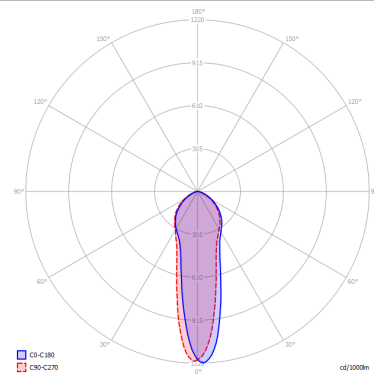

A-TUBE

Medium

FEATURES

- Frame:** Metal
- Diffusor:** None
- Dimmable:** Yes
- Dimmer:** Not Included
- Bulb:** Not Included

BULB

-  **GU10 Par16** 1 x max 40W eco
- or _____
-  **GU10 Par16 LED** 1 x max available

SPECIFICATION SHEET

CERTIFICATION

PHOTOMETRIC CURVE

FRAME	DIFFUSOR	LED COLOUR	CODE
 Coppery Bronze	None	Optionally	096025
 Matte Black	None	Optionally	096033
 Matte White 9010	None	Optionally	096011