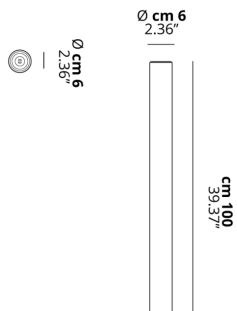

A-TUBE

Large

FEATURES

- **Frame:** Metal
- **Diffusor:** None
- **Dimmable:** Yes
- **Dimmer:** Not Included
- **Bulb:** Not Included

BULB

- **GU10 Par16** 1 x max 40W eco
- or _____
- **GU10 Par16 LED** 1 x max available

SPECIFICATION SHEET

CERTIFICATION

PHOTOMETRIC CURVE

FRAME	DIFFUSOR	LED COLOUR	CODE
Coppery Bronze	None	Optionally	096026
Matte Black	None	Optionally	096035
Matte White 9010	None	Optionally	096013