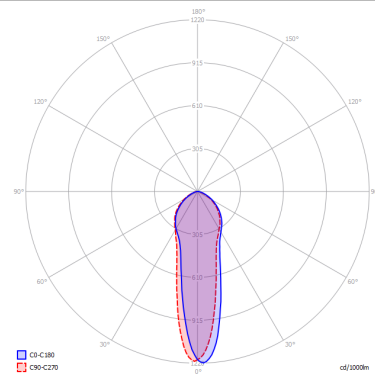

CERTIFICATION

PHOTOMETRIC CURVE

FRAME	DIFFUSOR	LED COLOUR	CODE
Coppery Bronze	None	Optionally	096026
Matte Black	None	Optionally	096035
Matte White 9010	None	Optionally	096013