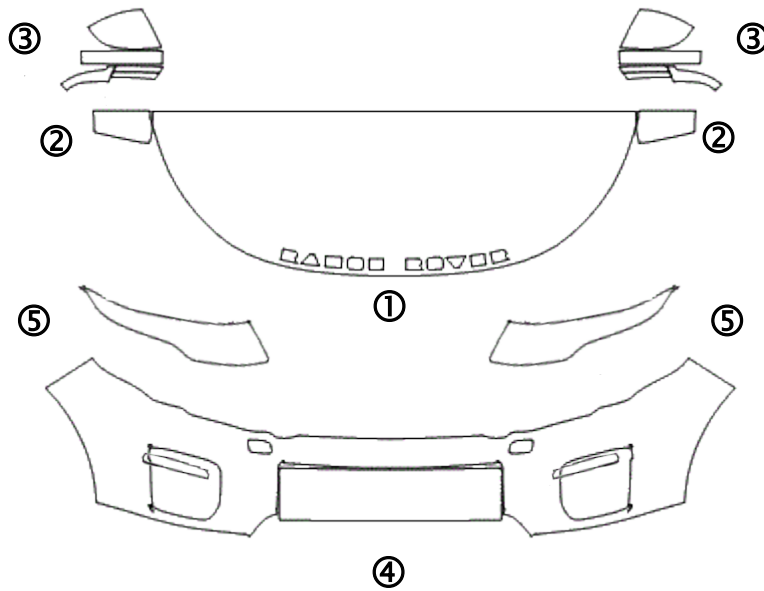

- ① HOOD
- ② FENDER
- ③ MIRROR
- ④ BUMPER

- ⑤ LIGHTS
- ⑥ CAB TOP
- ⑦ A-PILLARS
- ⑧ TRUNK LEDGE

- ⑨ ROCKERS
- ⑩ REAR BUMPER

www.nochip.com

LAND ROVER RANGE ROVER EVOQUE  
COUPE SE PREMIUM 2016+

Installed by:

Notes  
on back:

DATE:

DESIGNER:

REVISION:

00