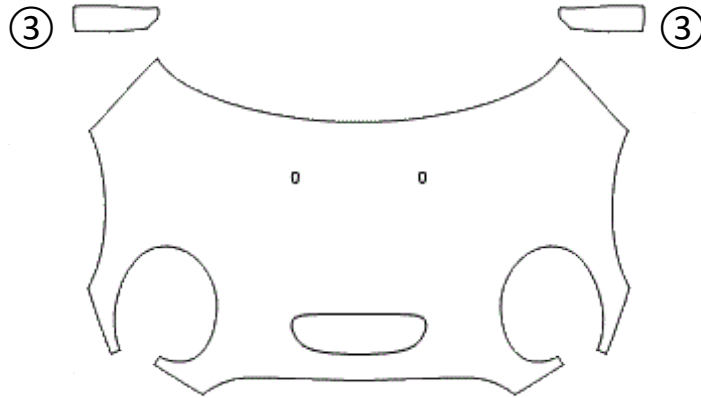

① HOOD	⑤ LIGHTS	⑨ ROCKER PANEL	⑬ LEFT SIDE	⑰
② FENDER	⑥ CAB TOP	⑩ REAR BUMPER	⑭ RIGHT SIDE	⑱
③ MIRROR	⑦ A-PILLARS	⑪ FULL HOOD	⑮ TRUNK LID	⑲
④ BUMPER	⑧ TRUNK LEDGE	⑫ FULL FENDER	⑯ FULL ROOF	⑳

www.nochip.com

④A WITHOUT JOHN COOPER WORKS EXTERIOR PACKAGE

④B WITH JOHN COOPER WORKS EXTERIOR PACKAGE

MINI HARDTOP 4 DOOR  
COOPER S 2018 - PRESENT

Installed by:

Notes on back:

DATE:

DESIGNER:

REVISION:

00

① HOOD	⑤ LIGHTS	⑨ ROCKER PANEL	⑬ LEFT SIDE	⑰
② FENDER	⑥ CAB TOP	⑩ REAR BUMPER	⑭ RIGHT SIDE	⑱
③ MIRROR	⑦ A-PILLARS	⑪ FULL HOOD	⑮ TRUNK LID	⑲
④ BUMPER	⑧ TRUNK LEDGE	⑫ FULL FENDER	⑯ FULL ROOF	⑳

⑪A WITHOUT MINI EMBLEM