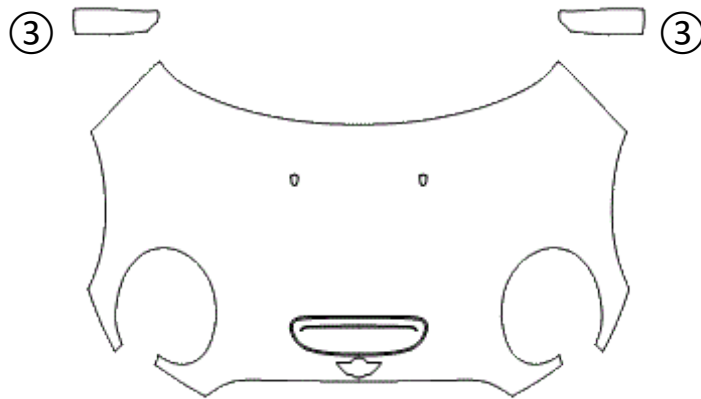

⑪A WITH MINI EMBLEM

**MINI HARDTOP 4 DOOR
COOPER S 2018 - PRESENT**

Installed by:

Notes on back: ☐

DATE:

DESIGNER:

REVISION:

00