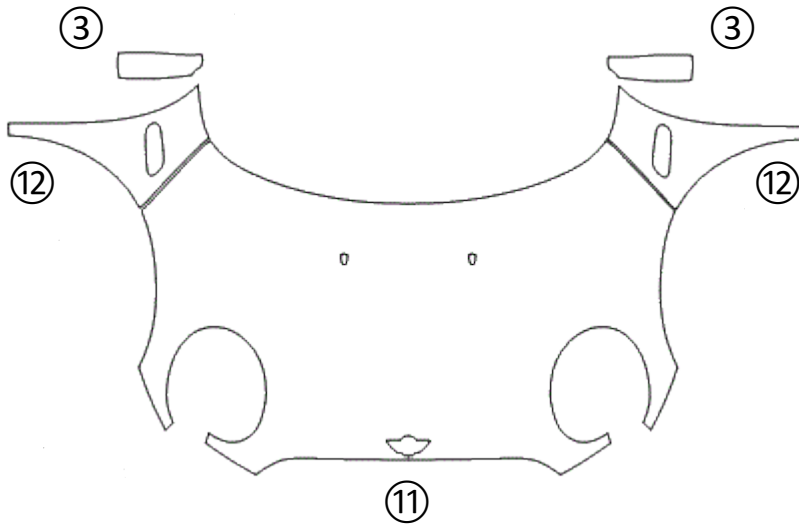

① HOOD	⑤ LIGHTS	⑨ ROCKER PANEL	⑬ LEFT SIDE	⑰
② FENDER	⑥ CAB TOP	⑩ REAR BUMPER	⑭ RIGHT SIDE	⑱
③ MIRROR	⑦ A-PILLARS	⑪ FULL HOOD	⑮ TRUNK LID	⑲
④ BUMPER	⑧ TRUNK LEDGE	⑫ FULL FENDER	⑯ FULL ROOF	⑳

www.nochip.com

④A WITHOUT JOHN COOPER WORKS EXTERIOR PACKAGE

④B WITH JOHN COOPER WORKS EXTERIOR PACKAGE

MINI HARDTOP 4 DOOR
COOPER 2018 - PRESENT

DATE:	
DESIGNER:	
REVISION:	00

Installed by:

Notes on back:

① HOOD	⑤ LIGHTS	⑨ ROCKER PANEL	⑬ LEFT SIDE	⑰
② FENDER	⑥ CAB TOP	⑩ REAR BUMPER	⑭ RIGHT SIDE	⑱
③ MIRROR	⑦ A-PILLARS	⑪ FULL HOOD	⑮ TRUNK LID	⑲
④ BUMPER	⑧ TRUNK LEDGE	⑫ FULL FENDER	⑯ FULL ROOF	⑳