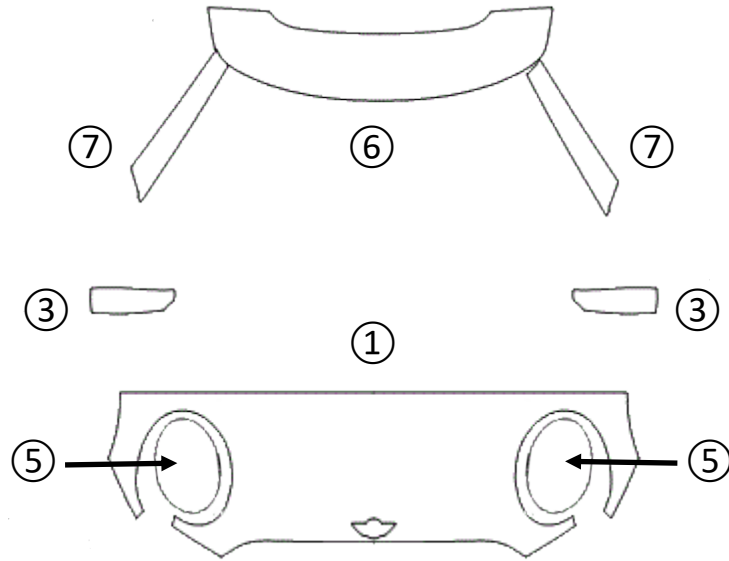

① HOOD	⑤ LIGHTS	⑨ ROCKER PANEL	⑬ LEFT SIDE	⑰
② FENDER	⑥ CAB TOP	⑩ REAR BUMPER	⑭ RIGHT SIDE	⑱
③ MIRROR	⑦ A-PILLARS	⑪ FULL HOOD	⑮ TRUNK LID	⑲
④ BUMPER	⑧ TRUNK LEDGE	⑫ FULL FENDER	⑯ FULL ROOF	⑳

www.nochip.com

④A WITHOUT JOHN COOPER WORKS EXTERIOR PACKAGE

④B WITH JOHN COOPER WORKS EXTERIOR PACKAGE

MINI HARDTOP 4 DOOR
COOPER 2018 - PRESENT

DATE:	
DESIGNER:	
REVISION:	00

Installed by:

Notes on back:

① HOOD	⑤ LIGHTS	⑨ ROCKER PANEL	⑬ LEFT SIDE	⑰
② FENDER	⑥ CAB TOP	⑩ REAR BUMPER	⑭ RIGHT SIDE	⑱
③ MIRROR	⑦ A-PILLARS	⑪ FULL HOOD	⑮ TRUNK LID	⑲
④ BUMPER	⑧ TRUNK LEDGE	⑫ FULL FENDER	⑯ FULL ROOF	⑳