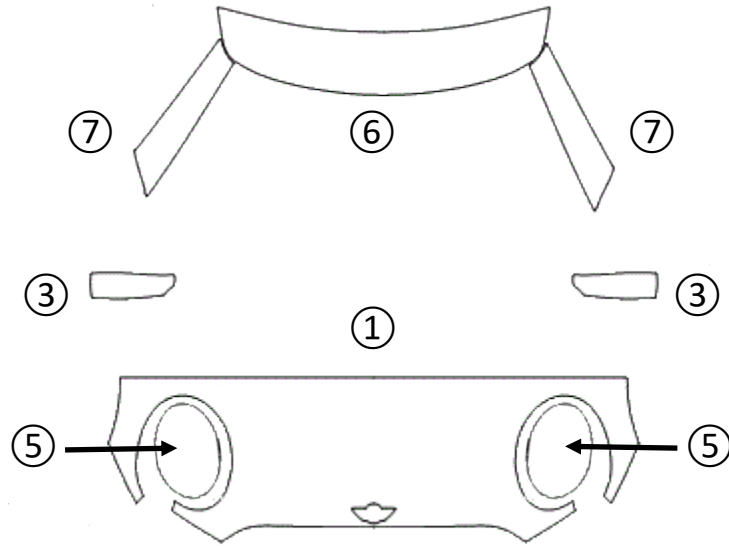

① HOOD	⑤ LIGHTS	⑨ ROCKER PANEL	⑬ LEFT SIDE	⑰
② FENDER	⑥ CAB TOP	⑩ REAR BUMPER	⑭ RIGHT SIDE	⑱
③ MIRROR	⑦ A-PILLARS	⑪ FULL HOOD	⑮ TRUNK LID	⑲
④ BUMPER	⑧ TRUNK LEDGE	⑫ FULL FENDER	⑯ FULL ROOF	⑳

www.nochip.com

④A WITHOUT JOHN COOPER WORKS EXTERIOR PACKAGE

④B WITH JOHN COOPER WORKS EXTERIOR PACKAGE

MINI HARDTOP 2 DOOR
COOPER 2015 - 2017

DATE:	
DESIGNER:	
REVISION:	00

Installed by:

Notes on back:

① HOOD	⑤ LIGHTS	⑨ ROCKER PANEL	⑬ LEFT SIDE	⑰
② FENDER	⑥ CAB TOP	⑩ REAR BUMPER	⑭ RIGHT SIDE	⑱
③ MIRROR	⑦ A-PILLARS	⑪ FULL HOOD	⑮ TRUNK LID	⑲
④ BUMPER	⑧ TRUNK LEDGE	⑫ FULL FENDER	⑯ FULL ROOF	⑳