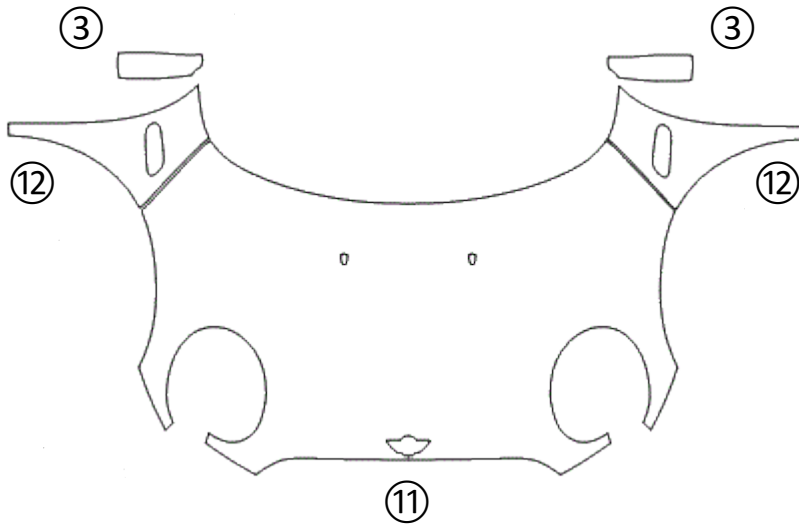

① HOOD	⑤ LIGHTS	⑨ ROCKER PANEL	⑬ LEFT SIDE	⑰
② FENDER	⑥ CAB TOP	⑩ REAR BUMPER	⑭ RIGHT SIDE	⑱
③ MIRROR	⑦ A-PILLARS	⑪ FULL HOOD	⑮ TRUNK LID	⑲
④ BUMPER	⑧ TRUNK LEDGE	⑫ FULL FENDER	⑯ FULL ROOF	⑳

www.nochip.com

④A WITHOUT JOHN COOPER WORKS EXTERIOR PACKAGE

④B WITH JOHN COOPER WORKS EXTERIOR PACKAGE

MINI HARDTOP 2 DOOR
COOPER 2015 - 2017

DATE:	
DESIGNER:	
REVISION:	00

Installed by:

Notes on back:

① HOOD	⑤ LIGHTS	⑨ ROCKER PANEL	⑬ LEFT SIDE	⑰
② FENDER	⑥ CAB TOP	⑩ REAR BUMPER	⑭ RIGHT SIDE	⑱
③ MIRROR	⑦ A-PILLARS	⑪ FULL HOOD	⑮ TRUNK LID	⑲
④ BUMPER	⑧ TRUNK LEDGE	⑫ FULL FENDER	⑯ FULL ROOF	⑳