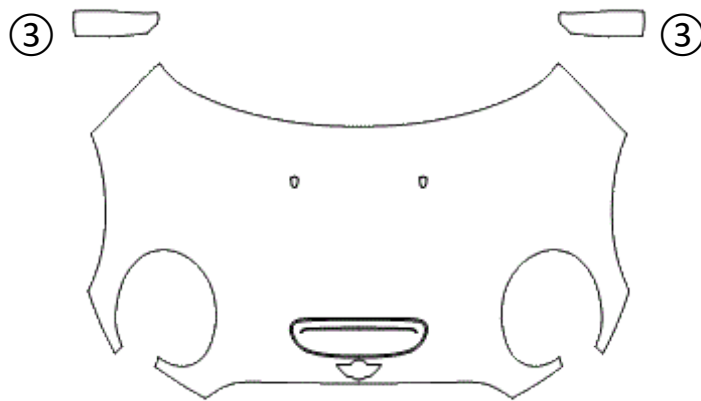

① HOOD	⑤ LIGHTS	⑨ ROCKER PANEL	⑬ LEFT SIDE	⑰
② FENDER	⑥ CAB TOP	⑩ REAR BUMPER	⑭ RIGHT SIDE	⑱
③ MIRROR	⑦ A-PILLARS	⑪ FULL HOOD	⑮ TRUNK LID	⑲
④ BUMPER	⑧ TRUNK LEDGE	⑫ FULL FENDER	⑯ FULL ROOF	⑳

www.nochip.com

MINI HARDTOP 2 DOOR
JOHN COOPER WORKS 2018 - PRESENT
 Installed by: _____

DATE: _____
 DESIGNER: _____
 REVISION: 00

Notes on back:

① HOOD	⑤ LIGHTS	⑨ ROCKER PANEL	⑬ LEFT SIDE	⑰
② FENDER	⑥ CAB TOP	⑩ REAR BUMPER	⑭ RIGHT SIDE	⑱
③ MIRROR	⑦ A-PILLARS	⑪ FULL HOOD	⑮ TRUNK LID	⑲
④ BUMPER	⑧ TRUNK LEDGE	⑫ FULL FENDER	⑯ FULL ROOF	⑳

⑪A WITHOUT MINI EMBLEM

www.nochip.com

⑪A WITH MINI EMBLEM

MINI HARDTOP 2 DOOR
JOHN COOPER WORKS 2018 - PRESENT

Installed by:

Notes on back:

DATE:

DESIGNER: