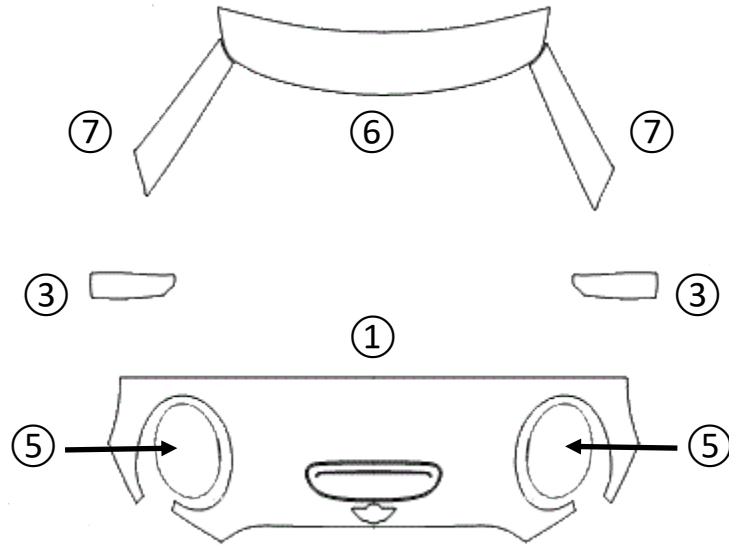

① HOOD	⑤ LIGHTS	⑨ ROCKER PANEL	⑬ LEFT SIDE	⑰
② FENDER	⑥ CAB TOP	⑩ REAR BUMPER	⑭ RIGHT SIDE	⑱
③ MIRROR	⑦ A-PILLARS	⑪ FULL HOOD	⑮ TRUNK LID	⑲
④ BUMPER	⑧ TRUNK LEDGE	⑫ FULL FENDER	⑯ FULL ROOF	⑳

www.nochip.com

MINI HARDTOP 2 DOOR
JOHN COOPER WORKS 2018 - PRESENT
 Installed by: _____

DATE: _____
 DESIGNER: _____
 REVISION: 00

Notes on back:

① HOOD	⑤ LIGHTS	⑨ ROCKER PANEL	⑬ LEFT SIDE	⑰
② FENDER	⑥ CAB TOP	⑩ REAR BUMPER	⑭ RIGHT SIDE	⑱
③ MIRROR	⑦ A-PILLARS	⑪ FULL HOOD	⑮ TRUNK LID	⑲
④ BUMPER	⑧ TRUNK LEDGE	⑫ FULL FENDER	⑯ FULL ROOF	⑳