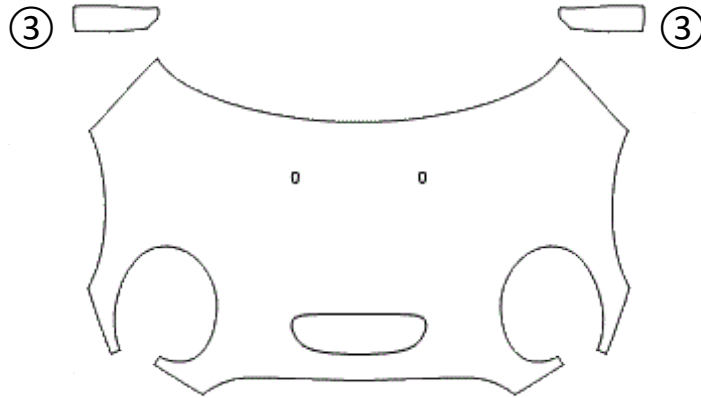

① HOOD	⑤ LIGHTS	⑨ ROCKER PANEL	⑬ LEFT SIDE	⑰
② FENDER	⑥ CAB TOP	⑩ REAR BUMPER	⑭ RIGHT SIDE	⑱
③ MIRROR	⑦ A-PILLARS	⑪ FULL HOOD	⑮ TRUNK LID	⑲
④ BUMPER	⑧ TRUNK LEDGE	⑫ FULL FENDER	⑯ FULL ROOF	⑳

www.nochip.com

MINI HARDTOP 2 DOOR
JOHN COOPER WORKS 2018 - PRESENT
 Installed by: _____

DATE: _____
 DESIGNER: _____
 REVISION: 00

Notes on back:

① HOOD	⑤ LIGHTS	⑨ ROCKER PANEL	⑬ LEFT SIDE	⑰
② FENDER	⑥ CAB TOP	⑩ REAR BUMPER	⑭ RIGHT SIDE	⑱
③ MIRROR	⑦ A-PILLARS	⑪ FULL HOOD	⑮ TRUNK LID	⑲
④ BUMPER	⑧ TRUNK LEDGE	⑫ FULL FENDER	⑯ FULL ROOF	⑳