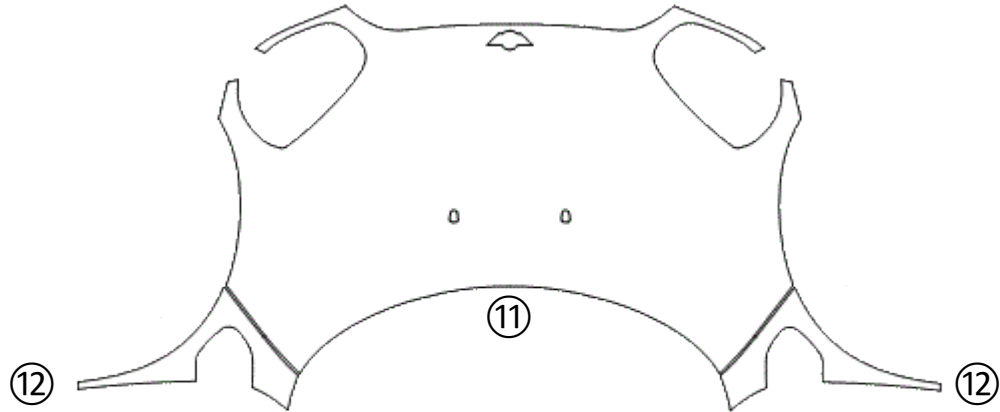

① HOOD	⑤ LIGHTS	⑨ ROCKER PANEL	⑬ LEFT SIDE	⑰
② FENDER	⑥ CAB TOP	⑩ REAR BUMPER	⑭ RIGHT SIDE	⑱
③ MIRROR	⑦ A-PILLARS	⑪ FULL HOOD	⑮ TRUNK LID	⑲ B, C, D PILLARS
④ BUMPER	⑧ TRUNK LEDGE	⑫ FULL FENDER	⑯ FULL ROOF	⑳

DESIGNER:

REVISION:

00

① HOOD	⑤ LIGHTS	⑨ ROCKER PANEL	⑬ LEFT SIDE	⑰
② FENDER	⑥ CAB TOP	⑩ REAR BUMPER	⑭ RIGHT SIDE	⑱
③ MIRROR	⑦ A-PILLARS	⑪ FULL HOOD	⑮ TRUNK LID	⑲ B, C, D PILLARS
④ BUMPER	⑧ TRUNK LEDGE	⑫ FULL FENDER	⑯ FULL ROOF	⑳