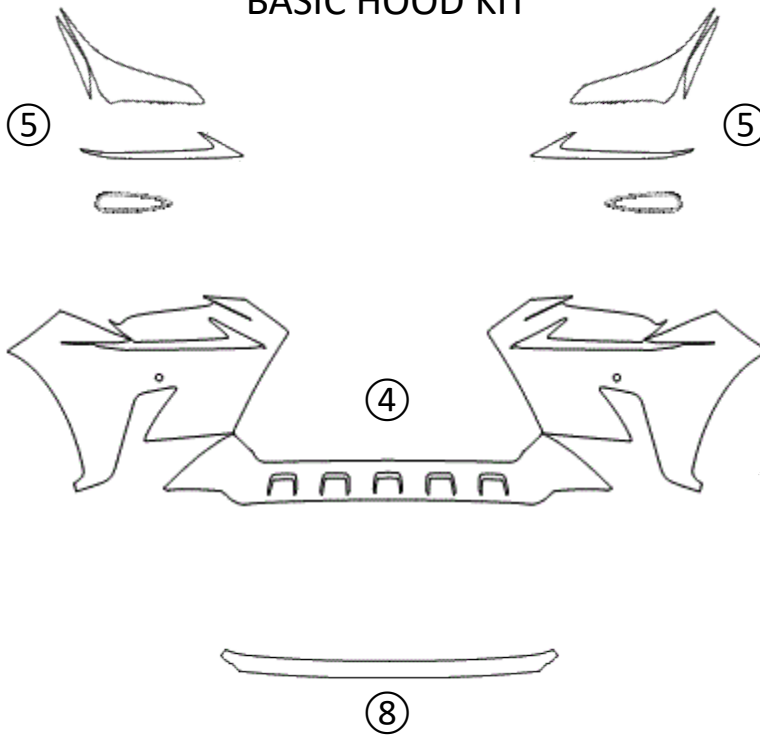

① HOOD	⑤ LIGHTS	⑨ ROCKER PANEL	⑬ LEFT SIDE	⑰
② FENDER	⑥ CAB TOP	⑩ REAR BUMPER	⑭ RIGHT SIDE	⑱
③ MIRROR	⑦ A-PILLARS	⑪ FULL HOOD	⑮ TRUNK LID	⑲
④ BUMPER	⑧ TRUNK LEDGE	⑫ FULL FENDER	⑯ FULL ROOF	⑳

BASIC HOOD KIT

LEXUS NX 300 BASE 300h 2018+

DATE:

DESIGNER:

Installed by:

Notes on back:

REVISION:

00

① HOOD	⑤ LIGHTS	⑨ ROCKER PANEL	⑬ LEFT SIDE	⑰
② FENDER	⑥ CAB TOP	⑩ REAR BUMPER	⑭ RIGHT SIDE	⑱
③ MIRROR	⑦ A-PILLARS	⑪ FULL HOOD	⑮ TRUNK LID	⑲
④ BUMPER	⑧ TRUNK LEDGE	⑫ FULL FENDER	⑯ FULL ROOF	⑳