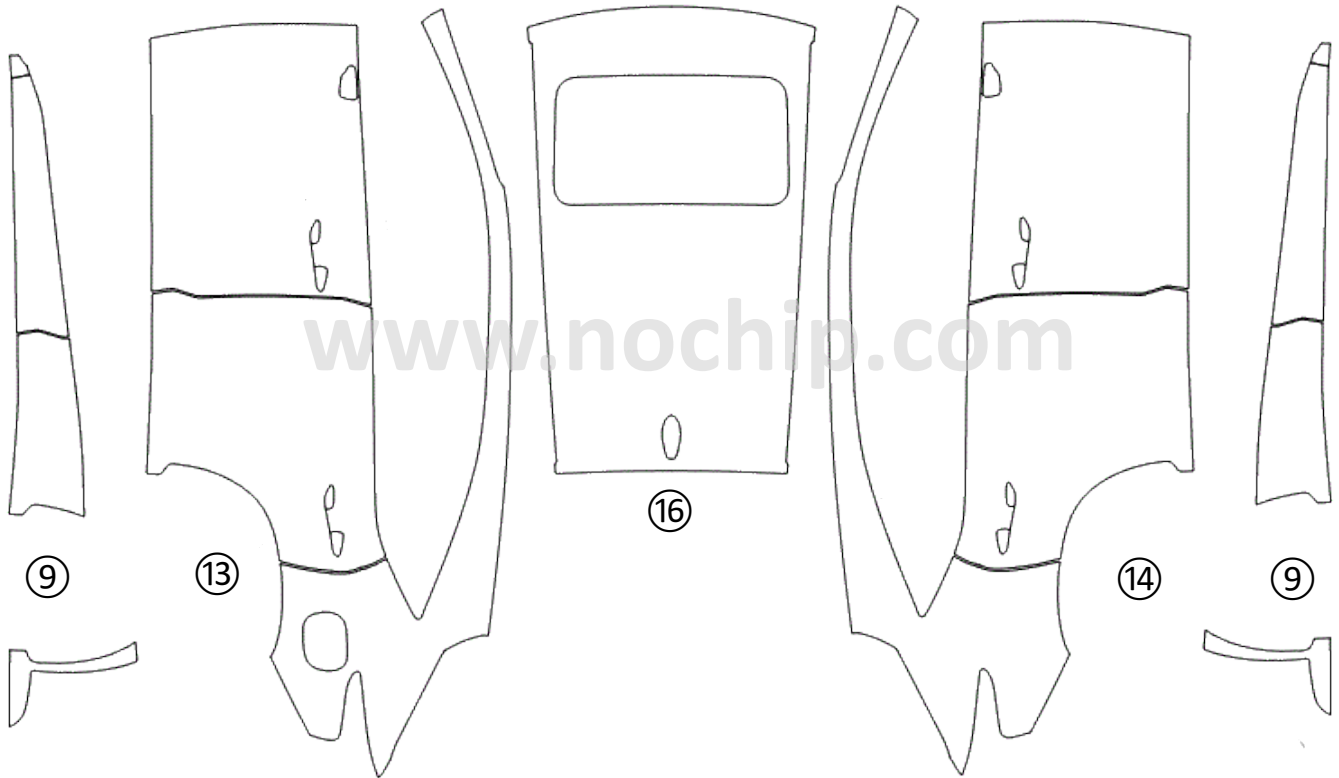

① HOOD	⑤ LIGHTS	⑨ ROCKER PANEL	⑬ LEFT SIDE	⑰
② FENDER	⑥ CAB TOP	⑩ REAR BUMPER	⑭ RIGHT SIDE	⑱
③ MIRROR	⑦ A-PILLARS	⑪ FULL HOOD	⑮ TRUNK LID	⑲
④ BUMPER	⑧ TRUNK LEDGE	⑫ FULL FENDER	⑯ FULL ROOF	⑳

BASIC HOOD KIT

LEXUS NX 300 BASE 300h 2018+

DATE:

DESIGNER:

Installed by:

Notes on back:

REVISION:

00

① HOOD	⑤ LIGHTS	⑨ ROCKER PANEL	⑬ LEFT SIDE	⑰
② FENDER	⑥ CAB TOP	⑩ REAR BUMPER	⑭ RIGHT SIDE	⑱
③ MIRROR	⑦ A-PILLARS	⑪ FULL HOOD	⑮ TRUNK LID	⑲
④ BUMPER	⑧ TRUNK LEDGE	⑫ FULL FENDER	⑯ FULL ROOF	⑳

LEXUS NX 300 BASE 300h 2018+

Installed by:

Notes on back:

DATE:

DESIGNER:

REVISION:

00