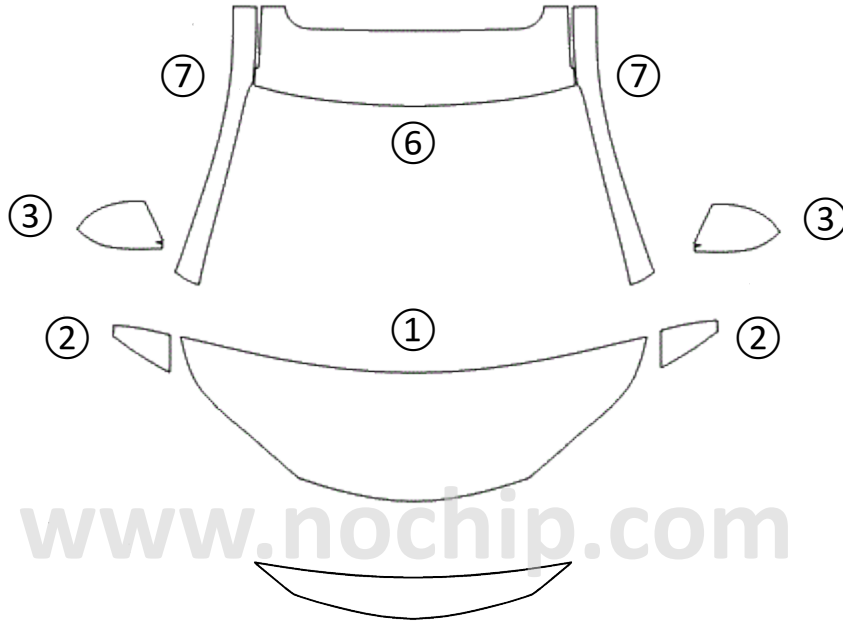

① HOOD	⑤ LIGHTS	⑨ ROCKER PANEL	⑬ LEFT SIDE	⑰
② FENDER	⑥ CAB TOP	⑩ REAR BUMPER	⑭ RIGHT SIDE	⑱
③ MIRROR	⑦ A-PILLARS	⑪ FULL HOOD	⑮ TRUNK LID	⑲
④ BUMPER	⑧ TRUNK LEDGE	⑫ FULL FENDER	⑯ FULL ROOF	⑳

BASIC HOOD KIT

LEXUS NX 300 BASE 300h 2018+

DATE:

DESIGNER:

Installed by:

Notes on back:

REVISION:

00

① HOOD	⑤ LIGHTS	⑨ ROCKER PANEL	⑬ LEFT SIDE	⑰
② FENDER	⑥ CAB TOP	⑩ REAR BUMPER	⑭ RIGHT SIDE	⑱
③ MIRROR	⑦ A-PILLARS	⑪ FULL HOOD	⑮ TRUNK LID	⑲
④ BUMPER	⑧ TRUNK LEDGE	⑫ FULL FENDER	⑯ FULL ROOF	⑳