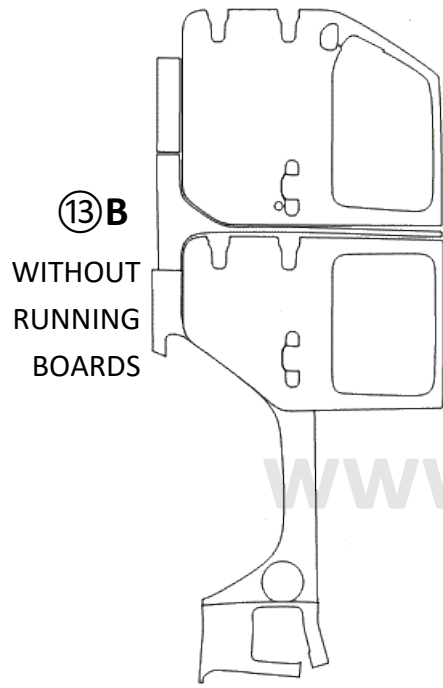

REVISION:

00

① HOOD	⑤ LIGHTS	⑨ ROCKER PANEL	⑬ LEFT SIDE	⑰
② FENDER	⑥ CAB TOP	⑩ REAR BUMPER	⑭ RIGHT SIDE	⑱
③ MIRROR	⑦ A-PILLARS	⑪ FULL HOOD	⑮ TRUNK LID	⑲
④ BUMPER	⑧ TRUNK LEDGE	⑫ FULL FENDER	⑯ FULL ROOF	⑳

www.nochip.com

**JEEP WRANGLER UNLIMITED JL
SAHARA 2018 1/2 - PRESENT**

DATE:	
DESIGNER:	
REVISION:	00

Installed by:

Notes on back:

① HOOD	⑤ LIGHTS	⑨ ROCKER PANEL	⑬ LEFT SIDE	⑰
② FENDER	⑥ CAB TOP	⑩ REAR BUMPER	⑭ RIGHT SIDE	⑱
③ MIRROR	⑦ A-PILLARS	⑪ FULL HOOD	⑮ TRUNK LID	⑲
④ BUMPER	⑧ TRUNK LEDGE	⑫ FULL FENDER	⑯ FULL ROOF	⑳

⑬ B
WITHOUT
RUNNING
BOARDS

⑭ B
WITHOUT
RUNNING
BOARDS

⑮ A

⑬ C
WITH
RUNNING
BOARDS

⑭ C
WITH
RUNNING
BOARDS

⑮ B

**JEEP WRANGLER UNLIMITED JL
SAHARA 2018 1/2 - PRESENT**

DATE: _____