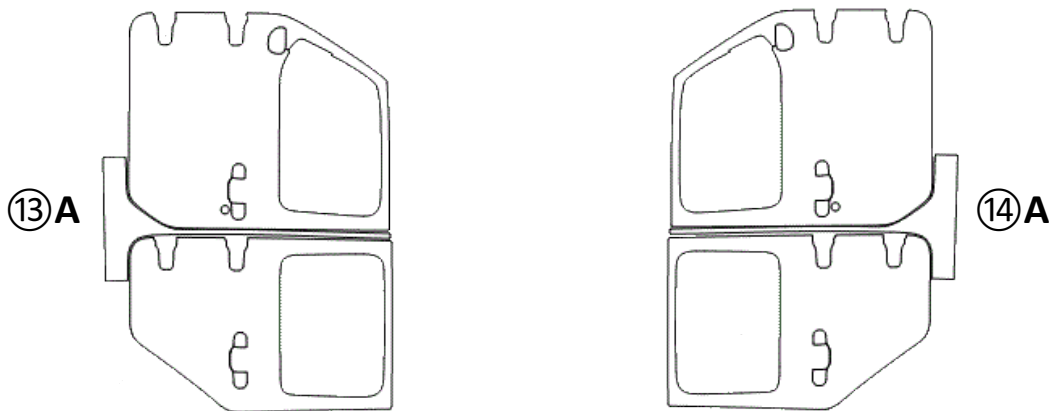

① HOOD	⑤ LIGHTS	⑨ ROCKER PANEL	⑬ LEFT SIDE	⑰
② FENDER	⑥ CAB TOP	⑩ REAR BUMPER	⑭ RIGHT SIDE	⑱
③ MIRROR	⑦ A-PILLARS	⑪ FULL HOOD	⑮ TRUNK LID	⑲
④ BUMPER	⑧ FOG TRIM	⑫ FULL FENDER	⑯ FULL ROOF	⑳

2 PIECE A-PILLAR

4 PIECE A-PILLAR

www.nochip.com

BASIC HOOD KIT

**JEEP WRANGLER UNLIMITED JL
SAHARA 2018 1/2 - PRESENT**

Installed by:

Notes
on back:

DATE:

DESIGNER:

REVISION:

00

① HOOD	⑤ LIGHTS	⑨ ROCKER PANEL	⑬ LEFT SIDE	⑰
② FENDER	⑥ CAB TOP	⑩ REAR BUMPER	⑭ RIGHT SIDE	⑱
③ MIRROR	⑦ A-PILLARS	⑪ FULL HOOD	⑮ TRUNK LID	⑲
④ BUMPER	⑧ TRUNK LEDGE	⑫ FULL FENDER	⑯ FULL ROOF	⑳

www.nochip.com

**JEEP WRANGLER UNLIMITED JL
SAHARA 2018 1/2 - PRESENT**

DATE:	
DESIGNER:	
REVISION:	00

Installed by:

Notes on back:

① HOOD	⑤ LIGHTS	⑨ ROCKER PANEL	⑬ LEFT SIDE	⑰
② FENDER	⑥ CAB TOP	⑩ REAR BUMPER	⑭ RIGHT SIDE	⑱
③ MIRROR	⑦ A-PILLARS	⑪ FULL HOOD	⑮ TRUNK LID	⑲
④ BUMPER	⑧ TRUNK LEDGE	⑫ FULL FENDER	⑯ FULL ROOF	⑳