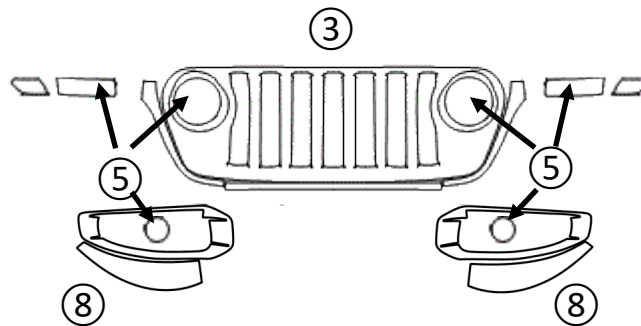

① HOOD	⑤ LIGHTS	⑨ ROCKER PANEL	⑬ LEFT SIDE	⑰
② FENDER	⑥ CAB TOP	⑩ REAR BUMPER	⑭ RIGHT SIDE	⑱
③ MIRROR	⑦ A-PILLARS	⑪ FULL HOOD	⑮ TRUNK LID	⑲
④ BUMPER	⑧ FOG TRIM	⑫ FULL FENDER	⑯ FULL ROOF	⑳

2 PIECE A-PILLAR

4 PIECE A-PILLAR

www.nochip.com

BASIC HOOD KIT

**JEEP WRANGLER UNLIMITED JL
SAHARA 2018 1/2 - PRESENT**

Installed by:

Notes
on back:

DATE:

DESIGNER:

REVISION:

00

① HOOD	⑤ LIGHTS	⑨ ROCKER PANEL	⑬ LEFT SIDE	⑰
② FENDER	⑥ CAB TOP	⑩ REAR BUMPER	⑭ RIGHT SIDE	⑱
③ MIRROR	⑦ A-PILLARS	⑪ FULL HOOD	⑮ TRUNK LID	⑲
④ BUMPER	⑧ TRUNK LEDGE	⑫ FULL FENDER	⑯ FULL ROOF	⑳

www.nochip.com

**JEEP WRANGLER UNLIMITED JL
SAHARA 2018 1/2 - PRESENT**

DATE:	
DESIGNER:	
REVISION:	00

Installed by:

Notes on back:

① HOOD	⑤ LIGHTS	⑨ ROCKER PANEL	⑬ LEFT SIDE	⑰
② FENDER	⑥ CAB TOP	⑩ REAR BUMPER	⑭ RIGHT SIDE	⑱
③ MIRROR	⑦ A-PILLARS	⑪ FULL HOOD	⑮ TRUNK LID	⑲
④ BUMPER	⑧ TRUNK LEDGE	⑫ FULL FENDER	⑯ FULL ROOF	⑳