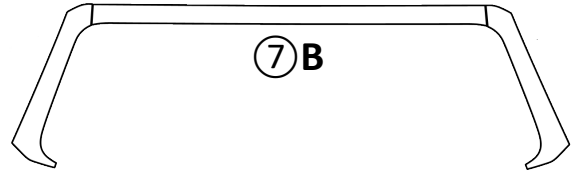

① HOOD	⑤ LIGHTS	⑨ ROCKER PANEL	⑬ LEFT SIDE	⑰
② FENDER	⑥ CAB TOP	⑩ REAR BUMPER	⑭ RIGHT SIDE	⑱
③ MIRROR	⑦ A-PILLARS	⑪ FULL HOOD	⑮ TRUNK LID	⑲
④ BUMPER	⑧ FOG TRIM	⑫ FULL FENDER	⑯ FULL ROOF	⑳

2 PIECE A-PILLAR

4 PIECE A-PILLAR

www.nochip.com

BASIC HOOD KIT

**JEEP WRANGLER UNLIMITED JL
SAHARA 2018 1/2 - PRESENT**

Installed by:

Notes
on back:

DATE:

DESIGNER:

REVISION:

00

① HOOD	⑤ LIGHTS	⑨ ROCKER PANEL	⑬ LEFT SIDE	⑰
② FENDER	⑥ CAB TOP	⑩ REAR BUMPER	⑭ RIGHT SIDE	⑱
③ MIRROR	⑦ A-PILLARS	⑪ FULL HOOD	⑮ TRUNK LID	⑲
④ BUMPER	⑧ TRUNK LEDGE	⑫ FULL FENDER	⑯ FULL ROOF	⑳