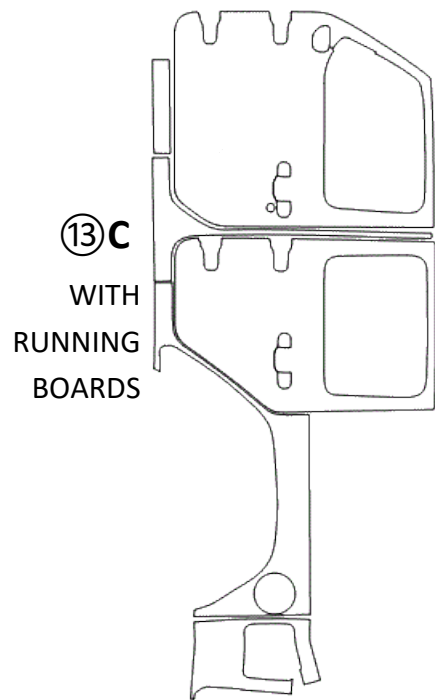

① HOOD	⑤ LIGHTS	⑨ ROCKER PANEL	⑬ LEFT SIDE	⑰
② FENDER	⑥ CAB TOP	⑩ REAR BUMPER	⑭ RIGHT SIDE	⑱
③ MIRROR	⑦ A-PILLARS	⑪ FULL HOOD	⑮ TRUNK LID	⑲
④ BUMPER	⑧ FOG TRIM	⑫ FULL FENDER	⑯ FULL ROOF	⑳

2 PIECE A-PILLAR

REVISION:

00

① HOOD	⑤ LIGHTS	⑨ ROCKER PANEL	⑬ LEFT SIDE	⑰
② FENDER	⑥ CAB TOP	⑩ REAR BUMPER	⑭ RIGHT SIDE	⑱
③ MIRROR	⑦ A-PILLARS	⑪ FULL HOOD	⑮ TRUNK LID	⑲
④ BUMPER	⑧ TRUNK LEDGE	⑫ FULL FENDER	⑯ FULL ROOF	⑳

www.nochip.com

**JEEP WRANGLER UNLIMITED JL
SAHARA 2018 1/2 - PRESENT**

DATE:	
DESIGNER:	
REVISION:	00

Installed by:

Notes on back:

① HOOD	⑤ LIGHTS	⑨ ROCKER PANEL	⑬ LEFT SIDE	⑰
② FENDER	⑥ CAB TOP	⑩ REAR BUMPER	⑭ RIGHT SIDE	⑱
③ MIRROR	⑦ A-PILLARS	⑪ FULL HOOD	⑮ TRUNK LID	⑲
④ BUMPER	⑧ TRUNK LEDGE	⑫ FULL FENDER	⑯ FULL ROOF	⑳

⑬ B
WITHOUT
RUNNING
BOARDS

⑭ B
WITHOUT
RUNNING
BOARDS

⑮ A

⑬ C
WITH
RUNNING
BOARDS

⑭ C
WITH
RUNNING
BOARDS

⑮ B

**JEEP WRANGLER UNLIMITED JL
SAHARA 2018 1/2 - PRESENT**

DATE: _____