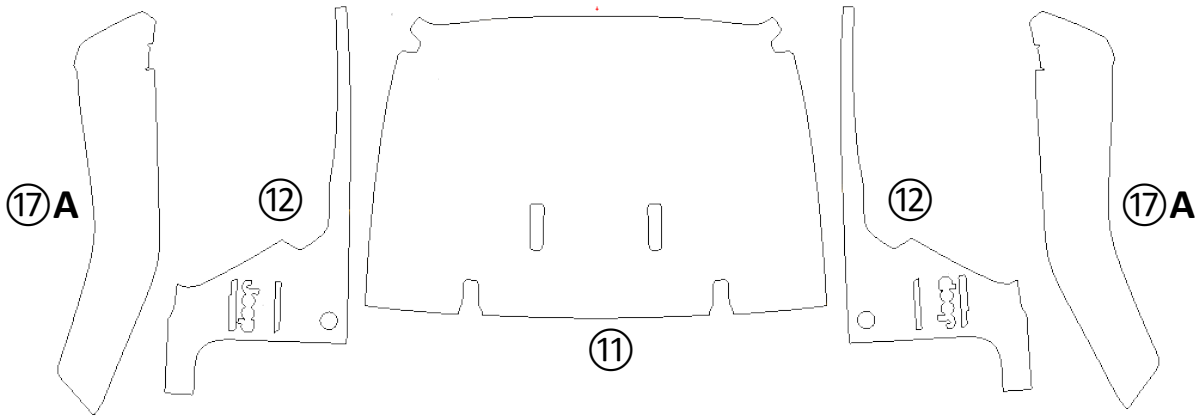

① HOOD	⑤ LIGHTS	⑨ ROCKER PANEL	⑬ LEFT SIDE	⑰
② FENDER	⑥ CAB TOP	⑩ REAR BUMPER	⑭ RIGHT SIDE	⑱
③ MIRROR	⑦ A-PILLARS	⑪ FULL HOOD	⑮ TRUNK LID	⑲
④ BUMPER	⑧ FOG TRIM	⑫ FULL FENDER	⑯ FULL ROOF	⑳

2 PIECE A-PILLAR

4 PIECE A-PILLAR

www.nochip.com

BASIC HOOD KIT

**JEEP WRANGLER UNLIMITED JL
SAHARA 2018 1/2 - PRESENT**

Installed by:

Notes
on back:

DATE:

DESIGNER:

REVISION:

00

① HOOD	⑤ LIGHTS	⑨ ROCKER PANEL	⑬ LEFT SIDE	⑰
② FENDER	⑥ CAB TOP	⑩ REAR BUMPER	⑭ RIGHT SIDE	⑱
③ MIRROR	⑦ A-PILLARS	⑪ FULL HOOD	⑮ TRUNK LID	⑲
④ BUMPER	⑧ TRUNK LEDGE	⑫ FULL FENDER	⑯ FULL ROOF	⑳

www.nochip.com

**JEEP WRANGLER UNLIMITED JL
SAHARA 2018 1/2 - PRESENT**

DATE:	
DESIGNER:	
REVISION:	00

Installed by:

Notes on back:

① HOOD	⑤ LIGHTS	⑨ ROCKER PANEL	⑬ LEFT SIDE	⑰
② FENDER	⑥ CAB TOP	⑩ REAR BUMPER	⑭ RIGHT SIDE	⑱
③ MIRROR	⑦ A-PILLARS	⑪ FULL HOOD	⑮ TRUNK LID	⑲
④ BUMPER	⑧ TRUNK LEDGE	⑫ FULL FENDER	⑯ FULL ROOF	⑳