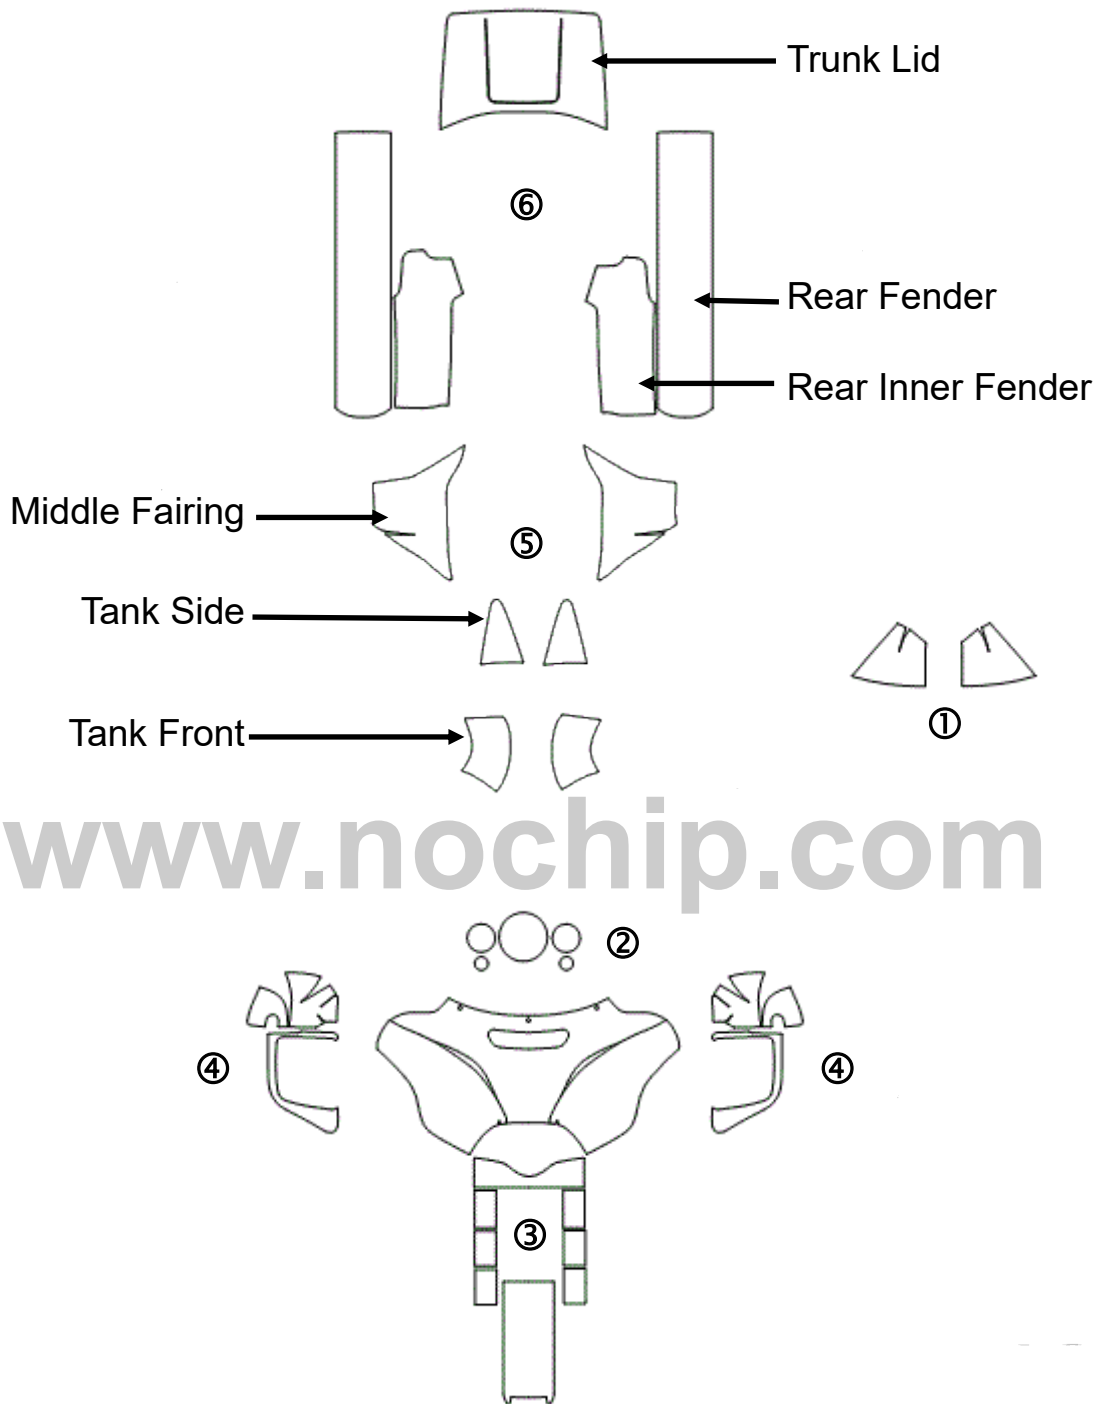

① BASIC GAS TANK

② HEADLIGHTS

③ FENDER FORKS FAIRING

④ LOWER LEG FAIRING

⑤ GAS TANK AND
MIDDLE FAIRING

⑥ REAR FENDERS
AND TRUNK LID

Harley Davidson Tri Glide Ultra 2014+

Installed by:

Notes
on back:

DATE:

DESIGNER:

REVISION:

00