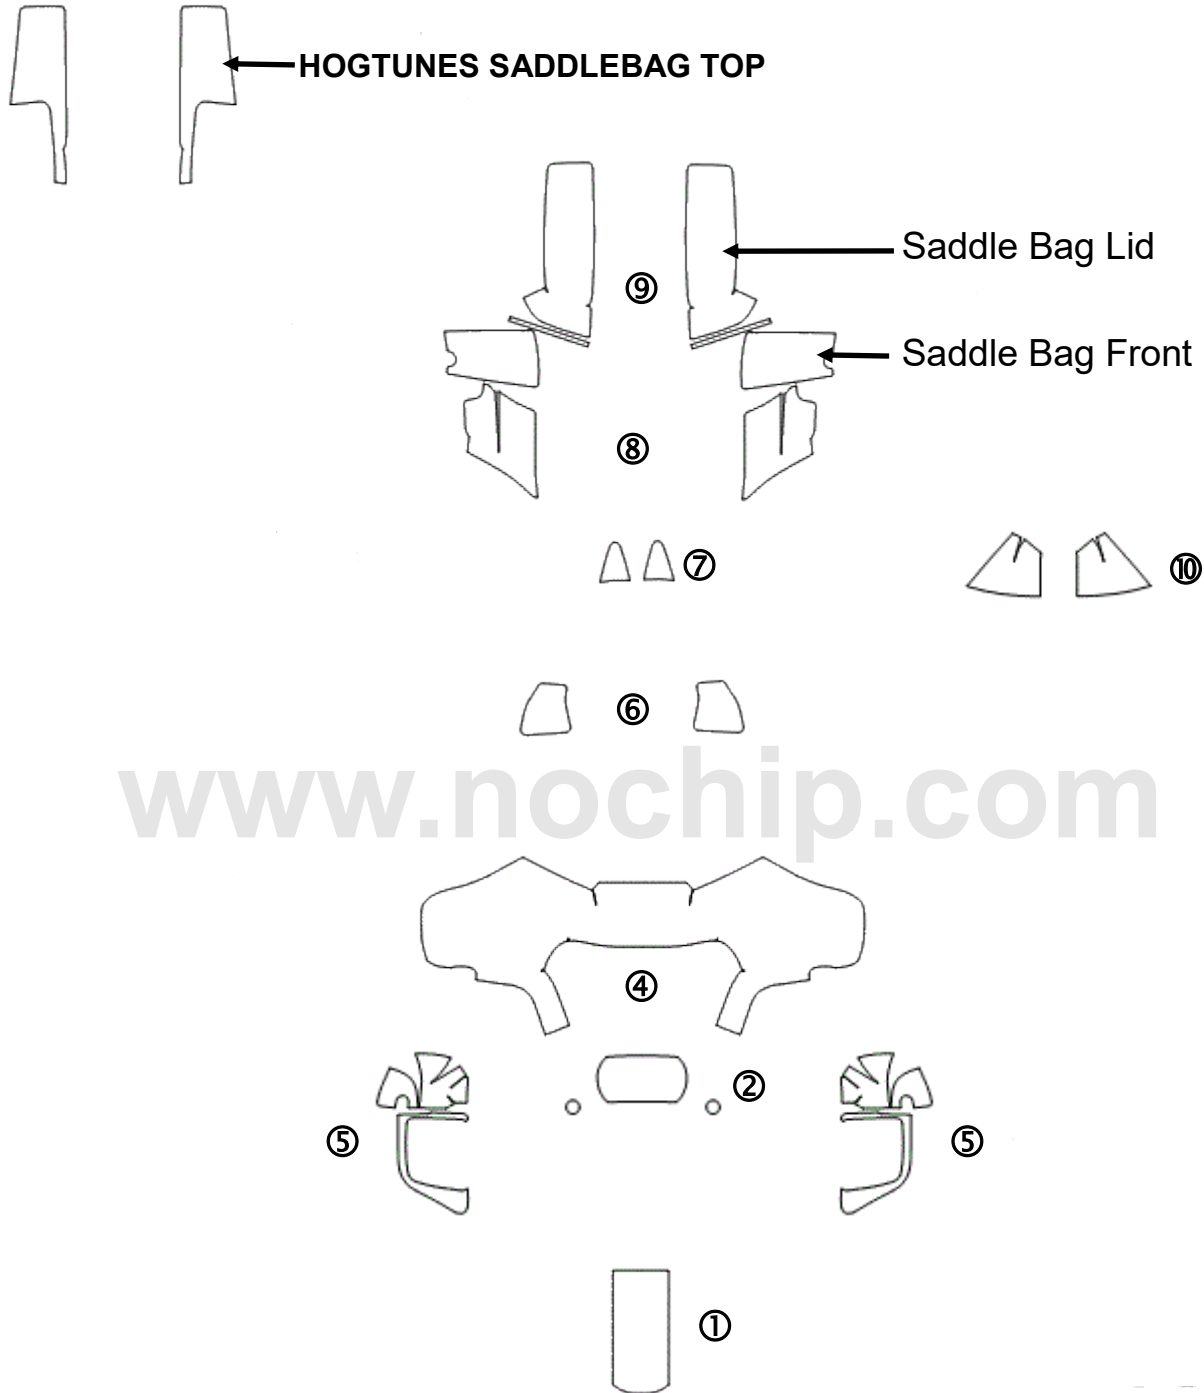

- ① FRONT FENDER
- ② HEADLIGHTS
- ③ FORKS
- ④ FAIRING

- ⑤ RADIATOR FAIRING
- ⑥ CENTER CONSOLE
- ⑦ GAS TANK SIDES

- ⑧ MIDDLE FAIRING
- ⑨ SADDLEBAGS
- ⑩ EXTENDED GAS TANK

**HARLEY DAVIDSON 2014-2015
CVO ROAD GLIDE ULTRA**