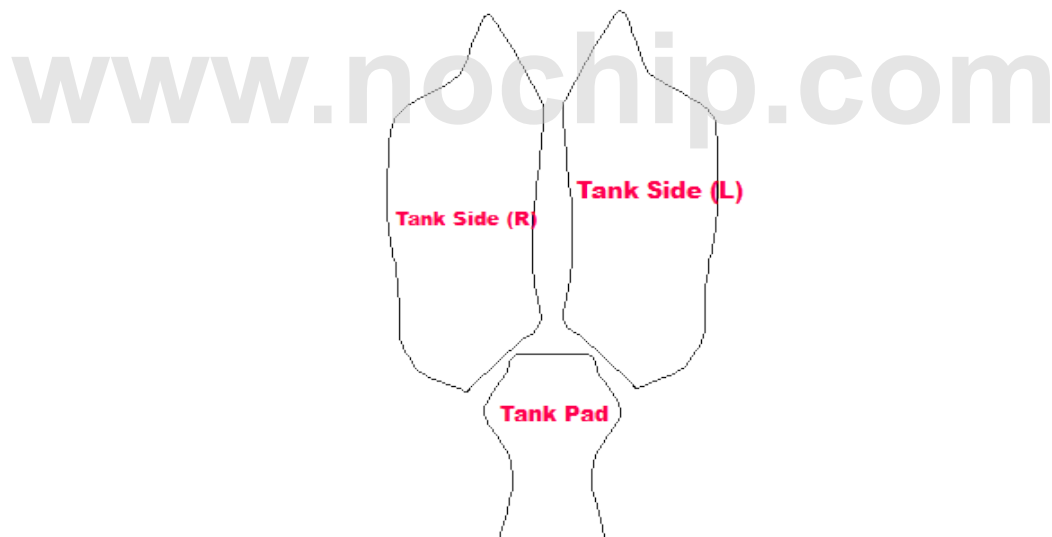

Yamaha YZF R1 - Tank Kit

YAMAHA YZF R1 2007 – 2008