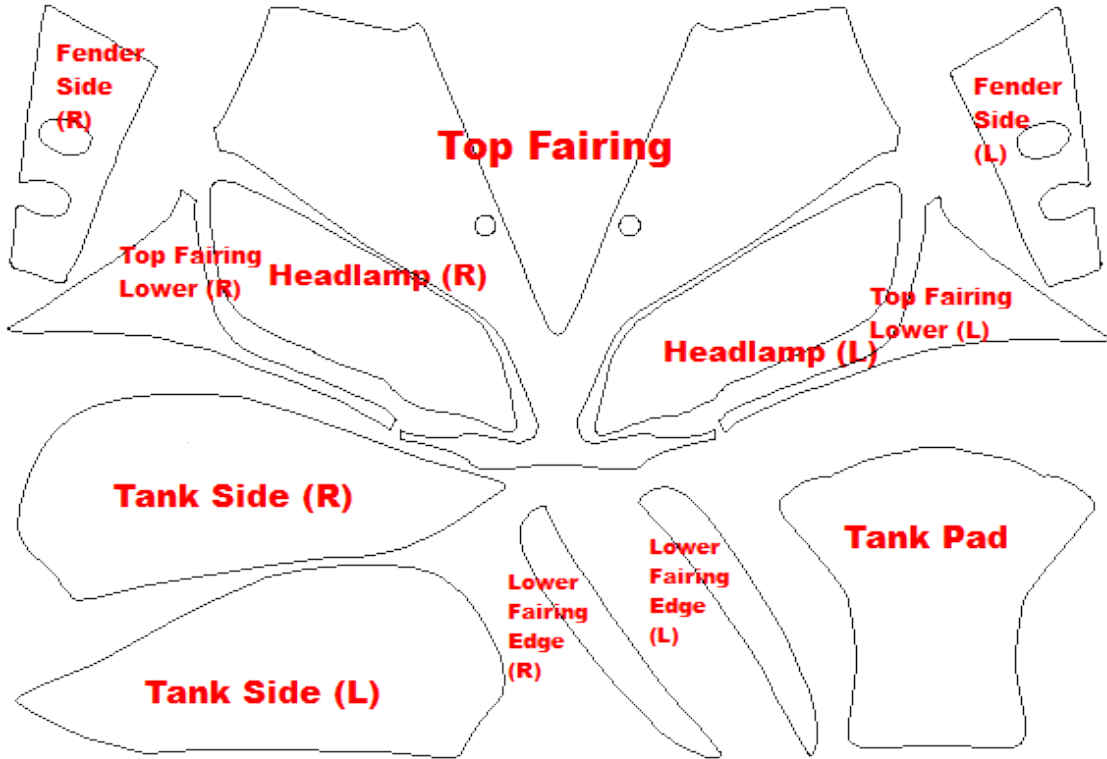

## Yamaha YZF R1 - Full Kit

www.nochip.com  
Yamaha YZF R1 - Tank Kit

|               |                           |           |    |
|---------------|---------------------------|-----------|----|
|               | YAMAHA YZF R1 2004 - 2006 | DATE:     |    |
|               |                           | DESIGNER: |    |
| Installed by: | Notes on back:            | REVISION: | 00 |