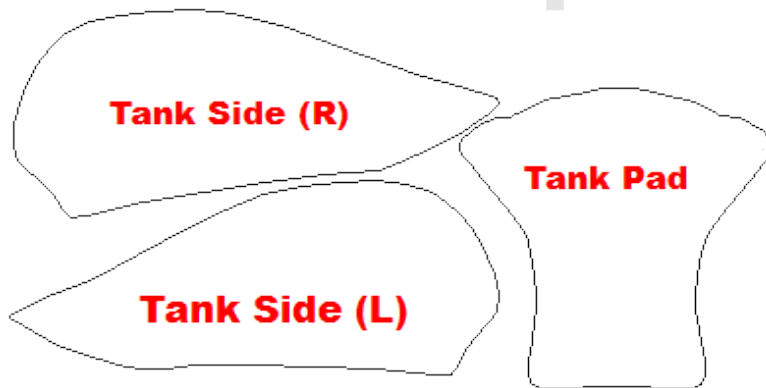

## Yamaha YZF R1 - Full Kit

www.nochip.com  
Yamaha YZF R1 - Tank Kit

|               |                           |           |    |
|---------------|---------------------------|-----------|----|
|               | YAMAHA YZF R1 2004 - 2006 | DATE:     |    |
|               |                           | DESIGNER: |    |
| Installed by: | Notes on back:            | REVISION: | 00 |