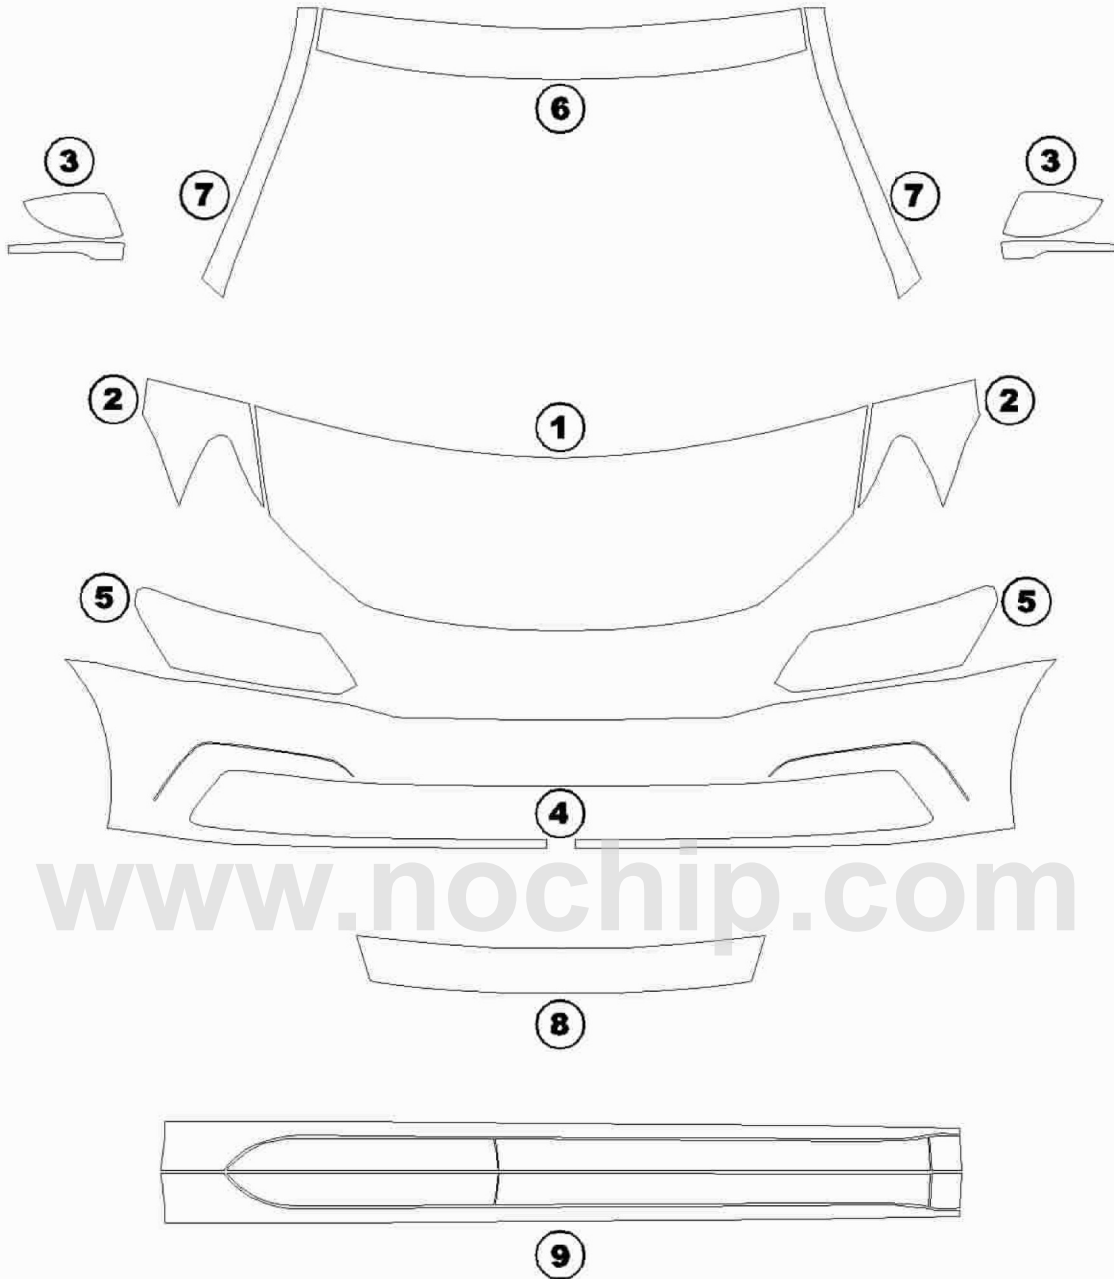

- ① HOOD
- ② FENDER
- ③ MIRROR

- ④ BUMPER
- ⑤ LIGHTS
- ⑥ CAB TOP

- ⑦ A PILLARS
- ⑧ TRUNK LEDGE
- ⑨ ROCKER PANELS

www.nochip.com

**VOLKSWAGEN PASSAT 2016+  
1.8T, V6, S, SE, SEL Premium**

DATE: 02/19/2016

DESIGNER: W.B.