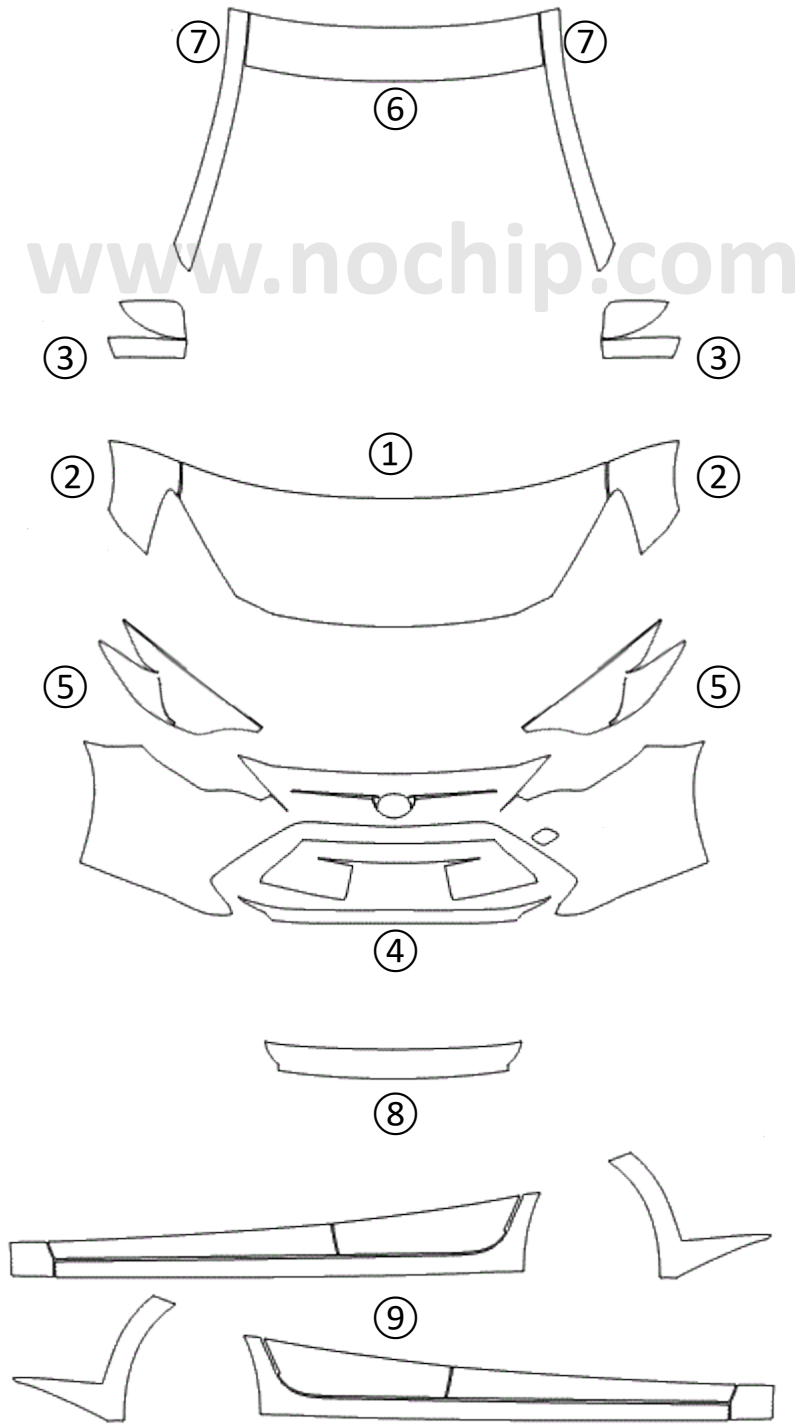

① HOOD	⑤ LIGHTS	⑨ ROCKER PANEL	⑬ LEFT SIDE	⑰
② FENDER	⑥ CAB TOP	⑩ REAR BUMPER	⑭ RIGHT SIDE	⑱
③ MIRROR	⑦ A-PILLARS	⑪ FULL HOOD	⑮ TRUNK LID	⑲
④ BUMPER	⑧ TRUNK LEDGE	⑫ FULL FENDER	⑯ FULL ROOF	⑳

TOYOTA YARIS iA 2017 - PRESENT