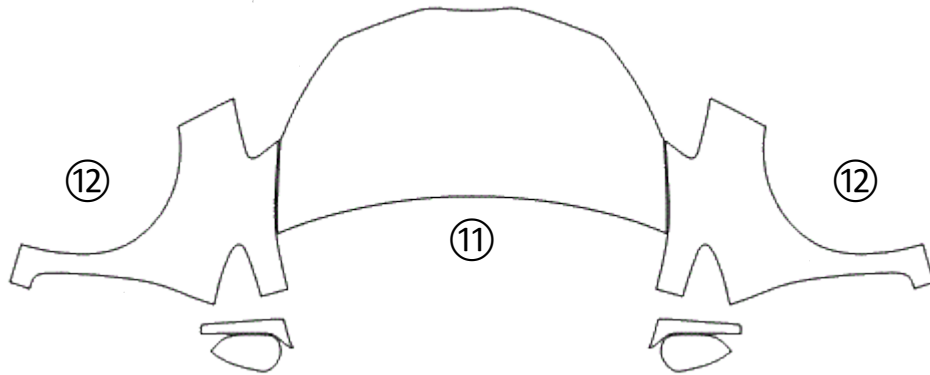

① HOOD	⑤ LIGHTS	⑨ ROCKER PANEL	⑬ LEFT SIDE	⑰
② FENDER	⑥ CAB TOP	⑩ REAR BUMPER	⑭ RIGHT SIDE	⑱
③ MIRROR	⑦ A-PILLARS	⑪ FULL HOOD	⑮ TRUNK LID	⑲
④ BUMPER	⑧ TRUNK LEDGE	⑫ FULL FENDER	⑯ FULL ROOF	⑳

www.nochip.com

BASIC HOOD KIT

TOYOTA YARIS 3 DOOR 2015 - 2017

Installed by:

Notes on back:

DATE:

DESIGNER:

REVISION:

00