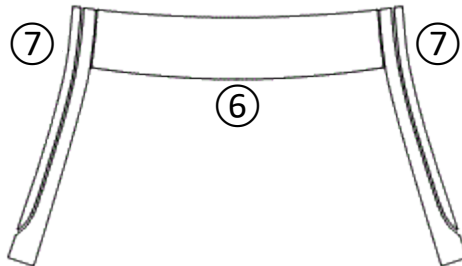

① HOOD	⑤ LIGHTS	⑨ ROCKER PANEL	⑬ LEFT SIDE	⑰
② FENDER	⑥ CAB TOP	⑩ REAR BUMPER	⑭ RIGHT SIDE	⑱
③ MIRROR	⑦ A-PILLARS	⑪ FULL HOOD	⑮ TRUNK LID	⑲
④ BUMPER	⑧ TRUNK LEDGE	⑫ FULL FENDER	⑯ FULL ROOF	⑳

www.nochip.com

BASIC HOOD KIT

TOYOTA YARIS 3 DOOR 2015 - 2017

Installed by:

Notes on back:

DATE:

DESIGNER:

REVISION:

00