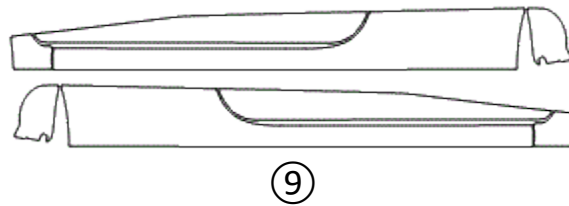

TOYOTA YARIS 3 DOOR 2015 - 2017

Installed by:

Notes on back: ☐

DATE:

DESIGNER:

REVISION:

00