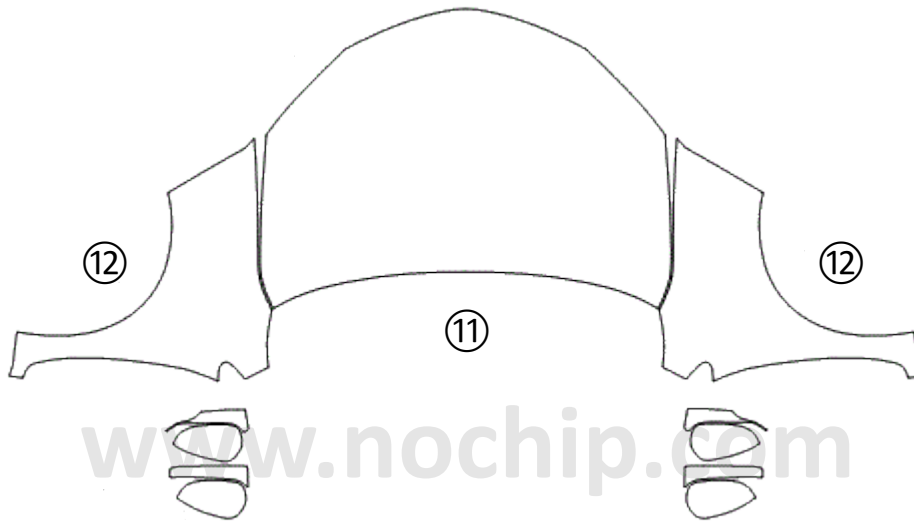

① HOOD	⑤ LIGHTS	⑨ ROCKER PANEL	⑬ LEFT SIDE	⑰
② FENDER	⑥ CAB TOP	⑩ REAR BUMPER	⑭ RIGHT SIDE	⑱
③ MIRROR	⑦ A-PILLARS	⑪ FULL HOOD	⑮ TRUNK LID	⑲
④ BUMPER	⑧ TRUNK LEDGE	⑫ FULL FENDER	⑯ FULL ROOF	⑳

TOYOTA COROLLA SE XSE 2017 - 2018

Installed by:

Notes on back:

DATE:

DESIGNER:

REVISION:

00

① HOOD	⑤ LIGHTS	⑨ ROCKER PANEL	⑬ LEFT SIDE	⑰
② FENDER	⑥ CAB TOP	⑩ REAR BUMPER	⑭ RIGHT SIDE	⑱
③ MIRROR	⑦ A-PILLARS	⑪ FULL HOOD	⑮ TRUNK LID	⑲
④ BUMPER	⑧ TRUNK LEDGE	⑫ FULL FENDER	⑯ FULL ROOF	⑳