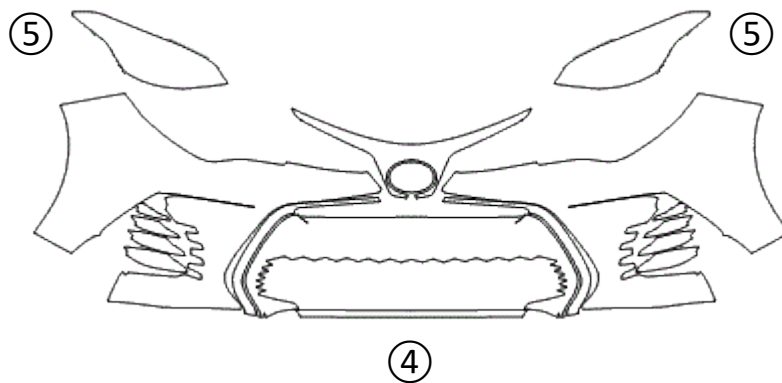

① HOOD	⑤ LIGHTS	⑨ ROCKER PANEL	⑬ LEFT SIDE	⑰
② FENDER	⑥ CAB TOP	⑩ REAR BUMPER	⑭ RIGHT SIDE	⑱
③ MIRROR	⑦ A-PILLARS	⑪ FULL HOOD	⑮ TRUNK LID	⑲
④ BUMPER	⑧ TRUNK LEDGE	⑫ FULL FENDER	⑯ FULL ROOF	⑳

TOYOTA COROLLA SE XSE 2017 - 2018

Installed by:

Notes on back:

DATE:

DESIGNER:

REVISION:

00

① HOOD	⑤ LIGHTS	⑨ ROCKER PANEL	⑬ LEFT SIDE	⑰
② FENDER	⑥ CAB TOP	⑩ REAR BUMPER	⑭ RIGHT SIDE	⑱
③ MIRROR	⑦ A-PILLARS	⑪ FULL HOOD	⑮ TRUNK LID	⑲
④ BUMPER	⑧ TRUNK LEDGE	⑫ FULL FENDER	⑯ FULL ROOF	⑳