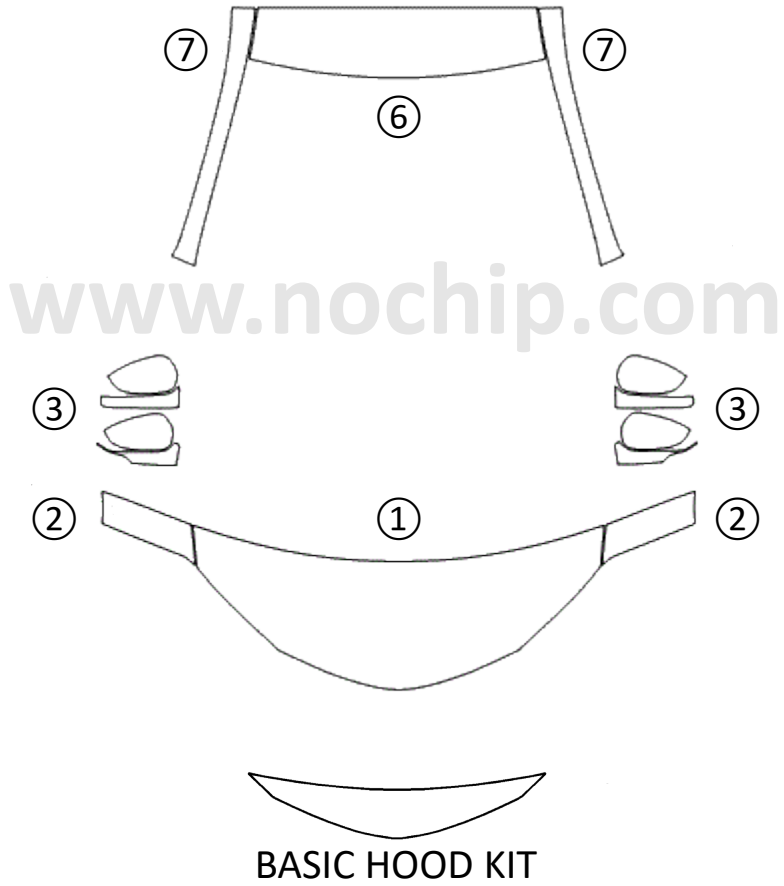

① HOOD	⑤ LIGHTS	⑨ ROCKER PANEL	⑬ LEFT SIDE	⑰
② FENDER	⑥ CAB TOP	⑩ REAR BUMPER	⑭ RIGHT SIDE	⑱
③ MIRROR	⑦ A-PILLARS	⑪ FULL HOOD	⑮ TRUNK LID	⑲
④ BUMPER	⑧ TRUNK LEDGE	⑫ FULL FENDER	⑯ FULL ROOF	⑳

TOYOTA COROLLA SE XSE 2017 - 2018

Installed by:

Notes on back:

DATE:

DESIGNER:

REVISION:

00

① HOOD	⑤ LIGHTS	⑨ ROCKER PANEL	⑬ LEFT SIDE	⑰
② FENDER	⑥ CAB TOP	⑩ REAR BUMPER	⑭ RIGHT SIDE	⑱
③ MIRROR	⑦ A-PILLARS	⑪ FULL HOOD	⑮ TRUNK LID	⑲
④ BUMPER	⑧ TRUNK LEDGE	⑫ FULL FENDER	⑯ FULL ROOF	⑳