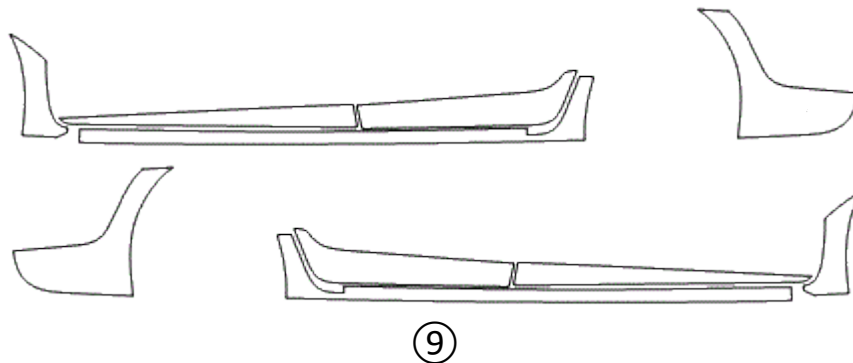

① HOOD	⑤ LIGHTS	⑨ ROCKER PANEL	⑬ LEFT SIDE	⑰
② FENDER	⑥ CAB TOP	⑩ REAR BUMPER	⑭ RIGHT SIDE	⑱
③ MIRROR	⑦ A-PILLARS	⑪ FULL HOOD	⑮ TRUNK LID	⑲
④ BUMPER	⑧ TRUNK LEDGE	⑫ FULL FENDER	⑯ FULL ROOF	⑳

TOYOTA COROLLA SE XSE 2017 - 2018

Installed by:

Notes on back:

DATE:

DESIGNER:

REVISION:

00

① HOOD	⑤ LIGHTS	⑨ ROCKER PANEL	⑬ LEFT SIDE	⑰
② FENDER	⑥ CAB TOP	⑩ REAR BUMPER	⑭ RIGHT SIDE	⑱
③ MIRROR	⑦ A-PILLARS	⑪ FULL HOOD	⑮ TRUNK LID	⑲
④ BUMPER	⑧ TRUNK LEDGE	⑫ FULL FENDER	⑯ FULL ROOF	⑳