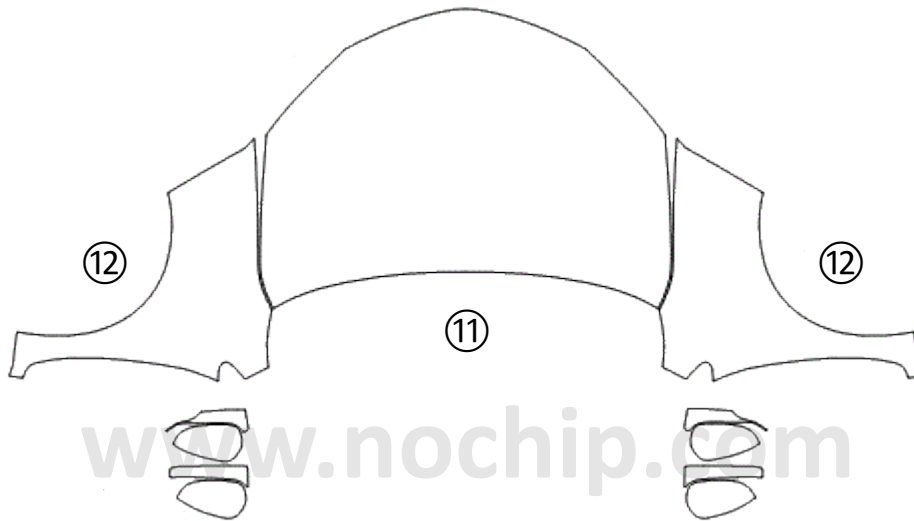

① HOOD	⑤ LIGHTS	⑨ ROCKER PANEL	⑬ LEFT SIDE	⑰
② FENDER	⑥ CAB TOP	⑩ REAR BUMPER	⑭ RIGHT SIDE	⑱
③ MIRROR	⑦ A-PILLARS	⑪ FULL HOOD	⑮ TRUNK LID	⑲
④ BUMPER	⑧ TRUNK LEDGE	⑫ FULL FENDER	⑯ FULL ROOF	⑳

TOYOTA COROLLA L LE XLE 2017 - 2018

Installed by:

Notes on back:

DATE:

DESIGNER:

REVISION:

00

① HOOD	⑤ LIGHTS	⑨ ROCKER PANEL	⑬ LEFT SIDE	⑰
② FENDER	⑥ CAB TOP	⑩ REAR BUMPER	⑭ RIGHT SIDE	⑱
③ MIRROR	⑦ A-PILLARS	⑪ FULL HOOD	⑮ TRUNK LID	⑲
④ BUMPER	⑧ TRUNK LEDGE	⑫ FULL FENDER	⑯ FULL ROOF	⑳