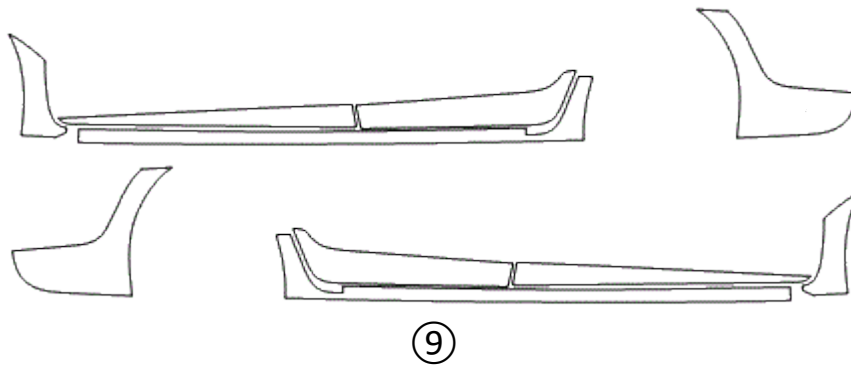

① HOOD	⑤ LIGHTS	⑨ ROCKER PANEL	⑬ LEFT SIDE	⑰
② FENDER	⑥ CAB TOP	⑩ REAR BUMPER	⑭ RIGHT SIDE	⑱
③ MIRROR	⑦ A-PILLARS	⑪ FULL HOOD	⑮ TRUNK LID	⑲
④ BUMPER	⑧ TRUNK LEDGE	⑫ FULL FENDER	⑯ FULL ROOF	⑳

TOYOTA COROLLA L LE XLE 2017 - 2018

Installed by:

Notes on back:

DATE:

DESIGNER:

REVISION:

00

① HOOD	⑤ LIGHTS	⑨ ROCKER PANEL	⑬ LEFT SIDE	⑰
② FENDER	⑥ CAB TOP	⑩ REAR BUMPER	⑭ RIGHT SIDE	⑱
③ MIRROR	⑦ A-PILLARS	⑪ FULL HOOD	⑮ TRUNK LID	⑲
④ BUMPER	⑧ TRUNK LEDGE	⑫ FULL FENDER	⑯ FULL ROOF	⑳