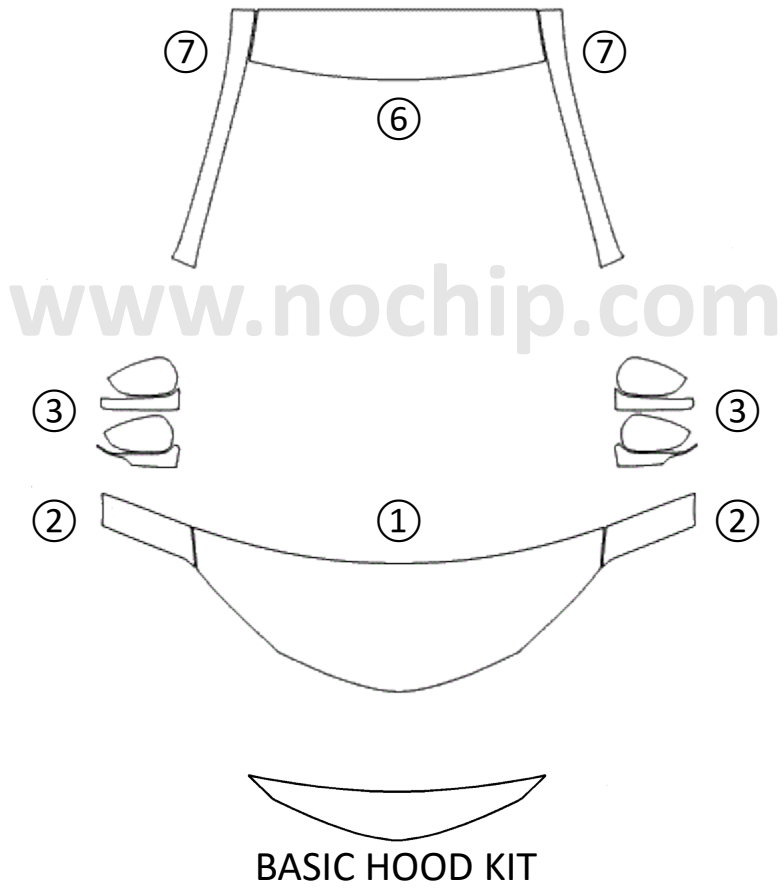

① HOOD	⑤ LIGHTS	⑨ ROCKER PANEL	⑬ LEFT SIDE	⑰
② FENDER	⑥ CAB TOP	⑩ REAR BUMPER	⑭ RIGHT SIDE	⑱
③ MIRROR	⑦ A-PILLARS	⑪ FULL HOOD	⑮ TRUNK LID	⑲
④ BUMPER	⑧ TRUNK LEDGE	⑫ FULL FENDER	⑯ FULL ROOF	⑳

TOYOTA COROLLA L LE XLE 2017 - 2018

Installed by:

Notes on back:

DATE:

DESIGNER:

REVISION:

00

① HOOD	⑤ LIGHTS	⑨ ROCKER PANEL	⑬ LEFT SIDE	⑰
② FENDER	⑥ CAB TOP	⑩ REAR BUMPER	⑭ RIGHT SIDE	⑱
③ MIRROR	⑦ A-PILLARS	⑪ FULL HOOD	⑮ TRUNK LID	⑲
④ BUMPER	⑧ TRUNK LEDGE	⑫ FULL FENDER	⑯ FULL ROOF	⑳