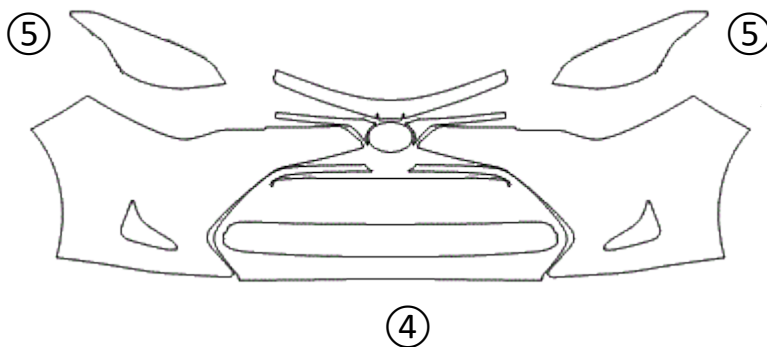

① HOOD	⑤ LIGHTS	⑨ ROCKER PANEL	⑬ LEFT SIDE	⑰
② FENDER	⑥ CAB TOP	⑩ REAR BUMPER	⑭ RIGHT SIDE	⑱
③ MIRROR	⑦ A-PILLARS	⑪ FULL HOOD	⑮ TRUNK LID	⑲
④ BUMPER	⑧ TRUNK LEDGE	⑫ FULL FENDER	⑯ FULL ROOF	⑳

TOYOTA COROLLA L LE XLE 2017 - 2018

Installed by:

Notes on back:

DATE:

DESIGNER:

REVISION:

00

① HOOD	⑤ LIGHTS	⑨ ROCKER PANEL	⑬ LEFT SIDE	⑰
② FENDER	⑥ CAB TOP	⑩ REAR BUMPER	⑭ RIGHT SIDE	⑱
③ MIRROR	⑦ A-PILLARS	⑪ FULL HOOD	⑮ TRUNK LID	⑲
④ BUMPER	⑧ TRUNK LEDGE	⑫ FULL FENDER	⑯ FULL ROOF	⑳